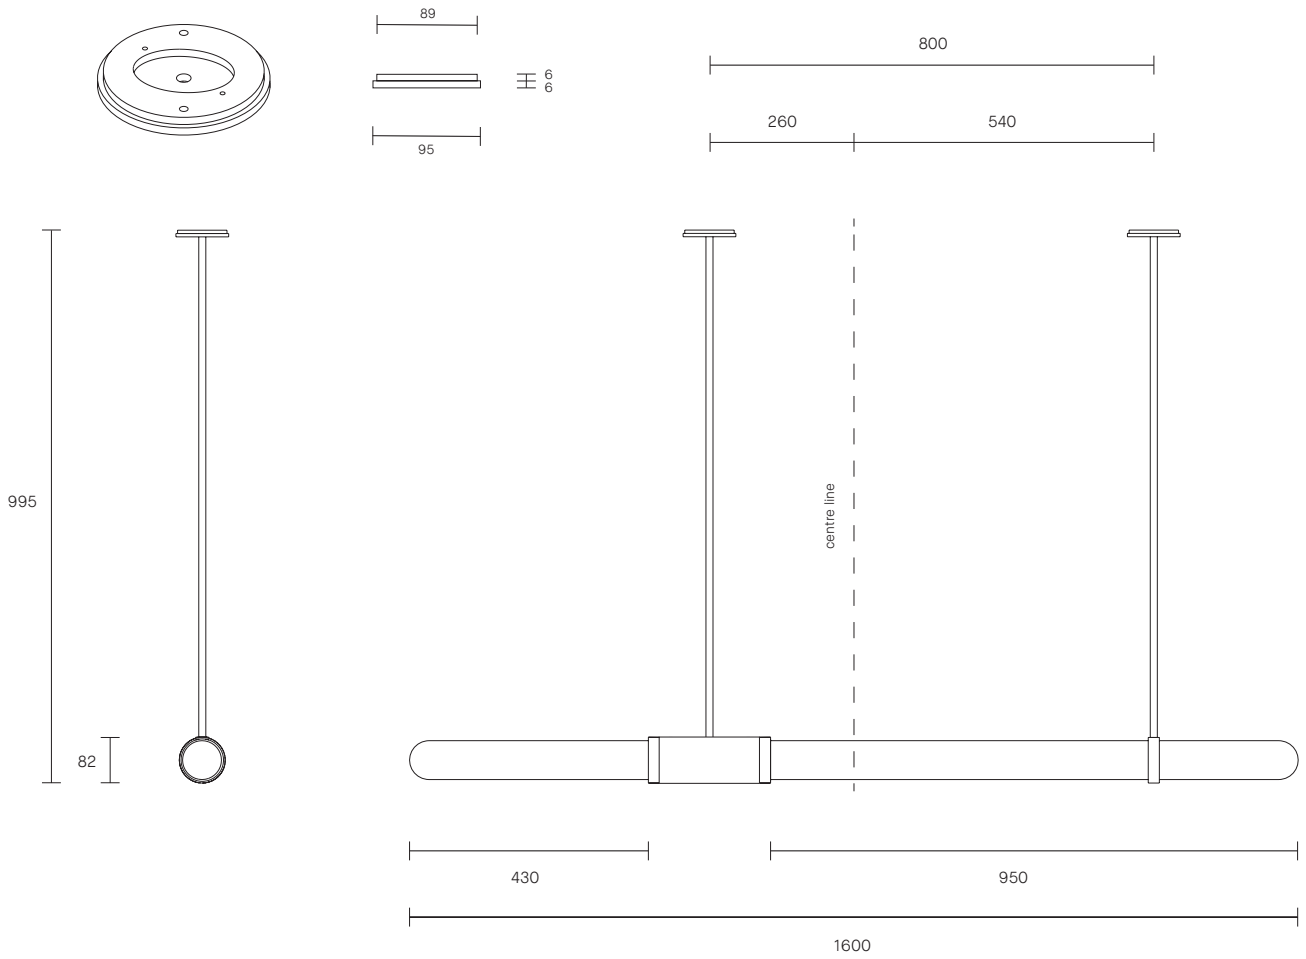

SCANDAL COLLECTION

LONG PENDANT

SPECIFICATION SHEET

AUSTRALIA / INTERNATIONAL

SA_LP_S_AU_20V1

ABOUT SCANDAL

Scandal is a collection of Pendants and Wall Sconces that casts a slim and finely considered silhouette.

Notable for its barrel-like cuff and inlaid with exquisite Brass, Silver, Rose Gold Mesh or Latte or Navy Leather, Scandal's elongated proportions are capped end-to-end by rounded glass that conceals the light source, exemplifying the quiet brilliance of artisanal glass and metalwork.

LEAD TIME

6 - 8 weeks

LIGHT SOURCE

2 x 12V 7W LED MR16 GU5.3
2700K warm white
1000 total lumen output
Dimmable
Globes included

CUSTOMISATION

Standard drop length up to 1200mm. Additional charge will apply for longer drop lengths, price upon request. Variations to rod length can be specified at time of order placement

INSTALLATION

Supplied with external driver

WEIGHT

7kg

FITTING FINISHES

Brass
Mid Bronze (shown)
Satin Nickel

INLAY

Brass Mesh
Silver Mesh
Rose Gold Mesh
Latte Leather
Navy Leather (shown)