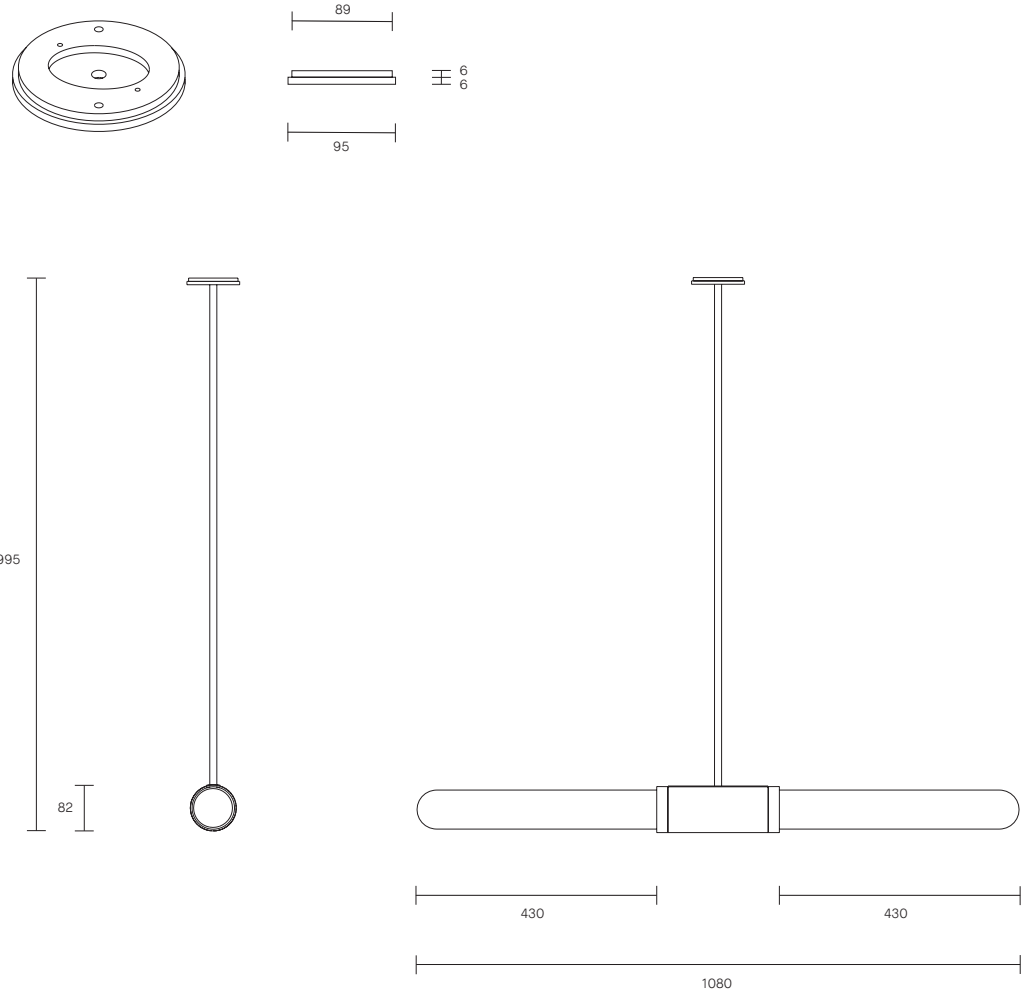

SCANDAL COLLECTION
SHORT PENDANT

SPECIFICATION SHEET
AUSTRALIA / INTERNATIONAL

ARTICOLO

SCANDAL COLLECTION

SHORT PENDANT

SPECIFICATION SHEET

AUSTRALIA / INTERNATIONAL

SA_SP_S_AU_20V1

ABOUT SCANDAL

Scandal is a collection of Pendants and Wall Sconces that casts a slim and finely considered silhouette.

Notable for its barrel-like cuff and inlaid with exquisite Brass, Silver, Rose Gold Mesh or Latte or Navy Leather, Scandal's elongated proportions are capped end-to-end by rounded glass that conceals the light source, exemplifying the quiet brilliance of artisanal glass and metalwork.

LEAD TIME

6 - 8 weeks

LIGHT SOURCE

2 x 12V 7W LED MR16 GU5.3
2700K warm white
1000 total lumen output
Dimmable
Globes included

CUSTOMISATION

Standard drop length up to 1200mm. Additional charge will apply for longer drop lengths, price upon request. Variations to rod length can be specified at time of order placement

INSTALLATION

Supplied with external driver

WEIGHT

6kg

FITTING FINISHES

Brass (shown)
Mid Bronze
Satin Nickel

INLAY

Brass Mesh (shown)
Silver Mesh
Rose Gold Mesh
Latte Leather
Navy Leather