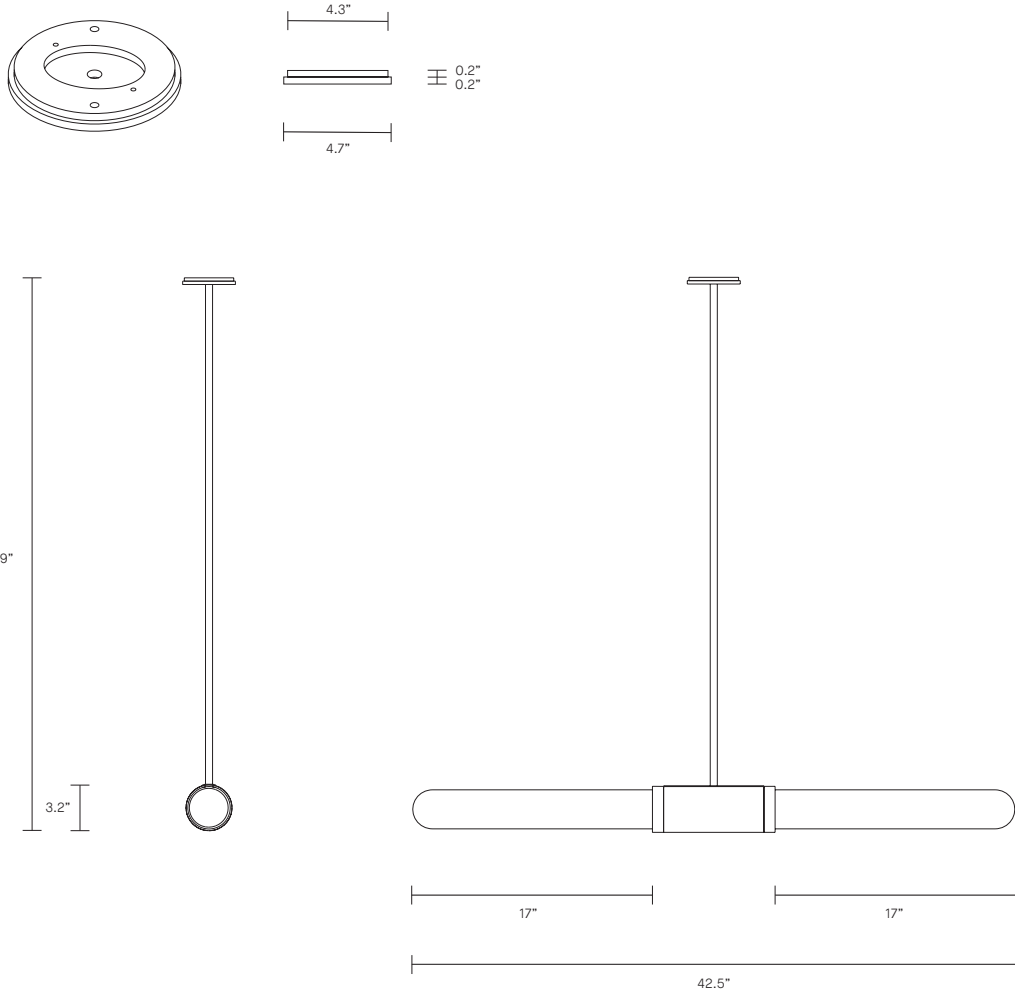

SCANDAL COLLECTION

SHORT PENDANT

UL SPECIFICATION SHEET

NORTH AMERICA

SA_SP_S_UL_20V1

ABOUT SCANDAL

Scandal is a collection of Pendants and Wall Sconces that casts a slim and finely considered silhouette.

Notable for its barrel-like cuff and inlaid with exquisite Brass, Silver, Rose Gold Mesh or Latte or Navy Leather, Scandal's elongated proportions are capped end-to-end by rounded glass that conceals the light source, exemplifying the quiet brilliance of artisanal glass and metalwork.

LEAD TIME

8 - 10 weeks

LIGHT SOURCE

2 x 12V 7W LED MR16 GU5.3
2700K warm white
860 total lumen output
Dimmable (Luxtron/Diva/CL)
Globes included

CUSTOMISATION

Variations to rod length can be specified at time of order placement

INSTALLATION

Supplied with external driver (Hatch RL12-15m-LED transformer)
Supplied with mounting plate to fit 4.0/3.5 Jbox

WEIGHT

13.3 lb

FITTING FINISHES

Brass (shown)
Mid Bronze
Satin Nickel

INLAY

Brass Mesh (shown)
Silver Mesh
Rose Gold Mesh
Latte Leather
Navy Leather

SHADE COLOURS

Snow (shown)

CERTIFICATION

US/ETL/CA

WARRANTY

3 years