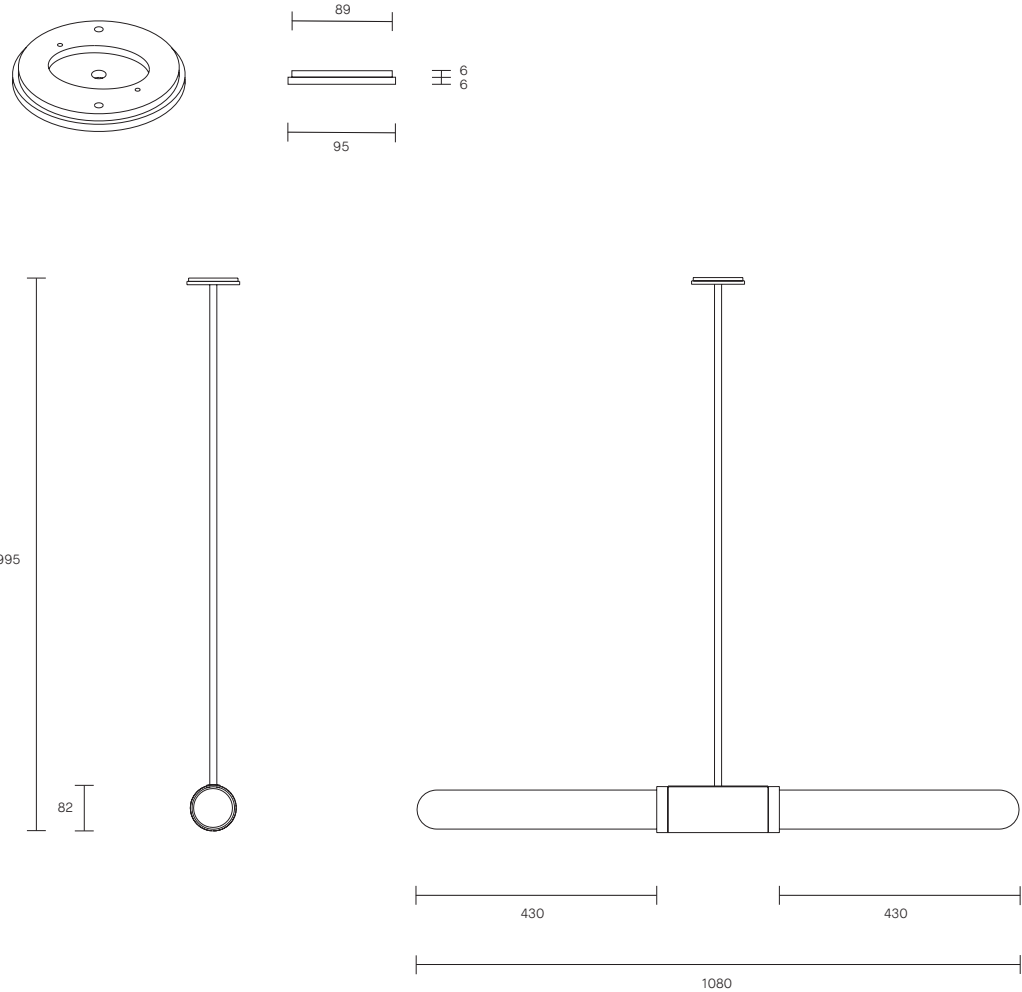

SCANDAL COLLECTION

SHORT PENDANT

SPECIFICATION SHEET

AUSTRALIA / INTERNATIONAL

SA_SP_S_AU_20V1

ABOUT SCANDAL

Scandal is a collection of Pendants and Wall Sconces that casts a slim and finely considered silhouette.

Notable for its barrel-like cuff and inlaid with exquisite Brass, Silver, Rose Gold Mesh or Latte or Navy Leather, Scandal's elongated proportions are capped end-to-end by rounded glass that conceals the light source, exemplifying the quiet brilliance of artisanal glass and metalwork.

LEAD TIME

6 - 8 weeks

LIGHT SOURCE

2 x 12V 7W LED MR16 GU5.3
2700K warm white
1000 total lumen output
Dimmable
Globes included

CUSTOMISATION

Standard drop length up to 1200mm. Additional charge will apply for longer drop lengths, price upon request. Variations to rod length can be specified at time of order placement

INSTALLATION

Supplied with external driver

WEIGHT

6kg

FITTING FINISHES

Brass (shown)
Mid Bronze
Satin Nickel

INLAY

Brass Mesh
Silver Mesh (shown)
Rose Gold Mesh
Latte Leather
Navy Leather

SHADE COLOURS

Snow (shown)

CERTIFICATION

CE/AU

WARRANTY

3 years