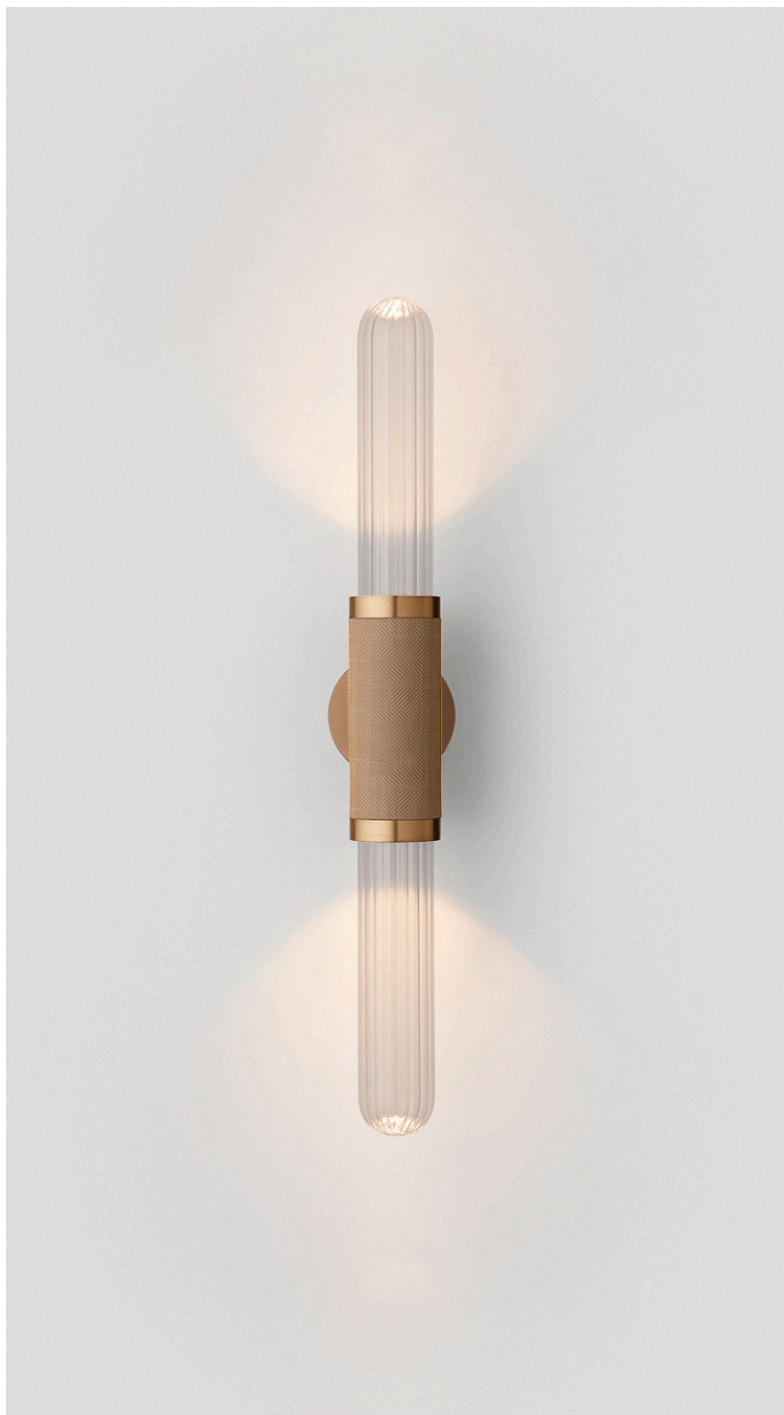

SCANDAL COLLECTION
SHORT WALL SCONCE

UL SPECIFICATION SHEET
NORTH AMERICA

ARTICOLO

SCANDAL COLLECTION

SHORT WALL SCONCE

UL SPECIFICATION SHEET

NORTH AMERICA

SA_SWS_S_UL_20V1

ABOUT SCANDAL

Scandal is a collection of Pendants and Wall Sconces that casts a slim and finely considered silhouette.

Notable for its barrel-like cuff and inlaid with exquisite Brass, Silver, Rose Gold Mesh or Latte or Navy Leather, Scandal's elongated proportions are capped end-to-end by rounded glass that conceals the light source, exemplifying the quiet brilliance of artisanal glass and metalwork.

LEAD TIME

8 - 10 weeks

LIGHT SOURCE

2 x 12V 7W LED MR16 GU5.3

2700K warm white

860 total lumen output

Dimmable (Luxtron/Diva/CL)

Globes included

Satin Nickel

INLAY

Brass Mesh (shown)

Silver Mesh

Rose Gold Mesh

Latte Leather

Navy Leather

SHADE COLOURS