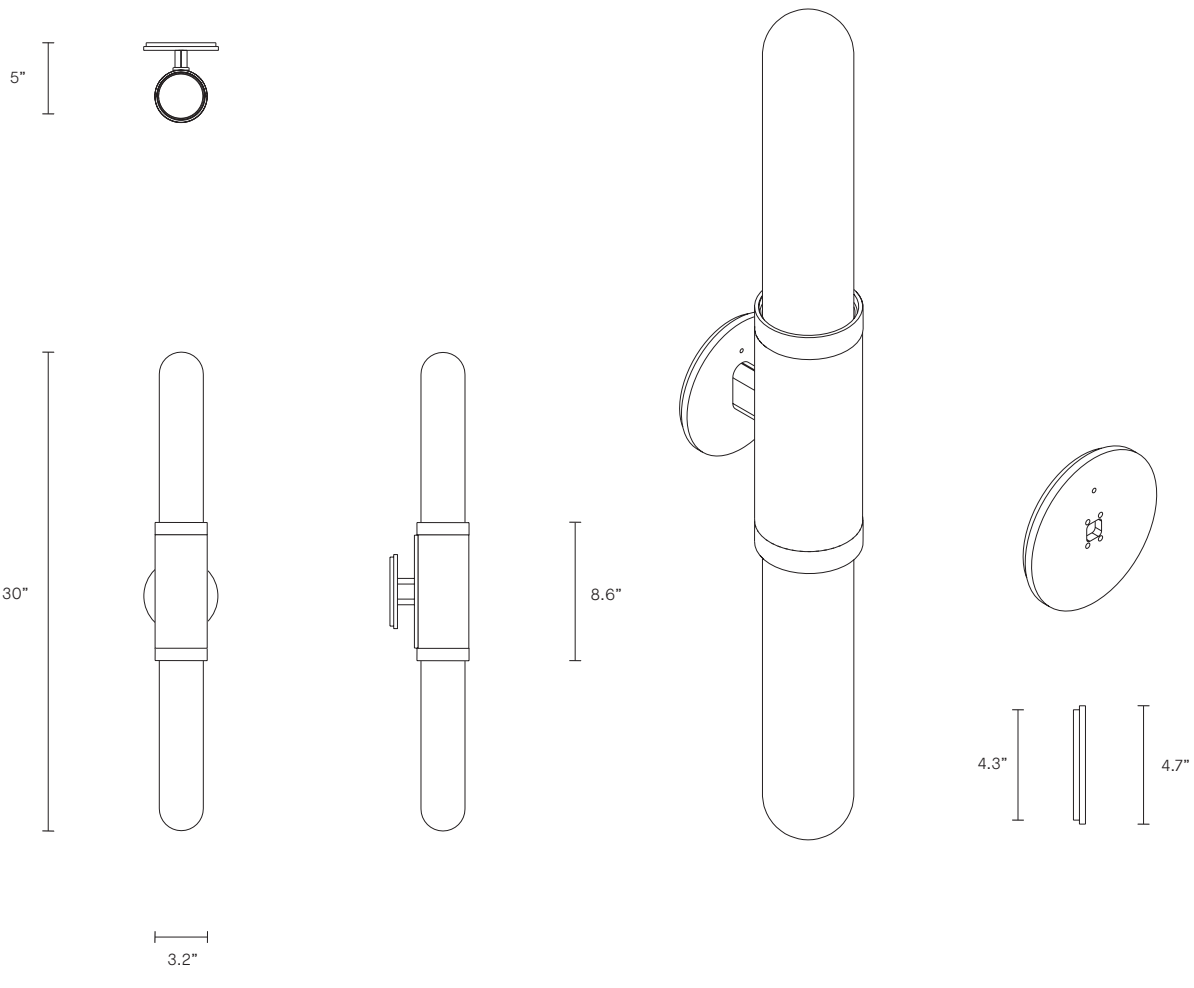

SCANDAL COLLECTION
SHORT WALL SCONCE

UL SPECIFICATION SHEET
NORTH AMERICA

ARTICOLO

SCANDAL COLLECTION

SHORT WALL SCONCE

UL SPECIFICATION SHEET

NORTH AMERICA

SA_SWS_S_UL_20V1

ABOUT SCANDAL

Scandal is a collection of Pendants and Wall Sconces that casts a slim and finely considered silhouette.

Notable for its barrel-like cuff and inlaid with exquisite Brass, Silver, Rose Gold Mesh or Latte or Navy Leather, Scandal's elongated proportions are capped end-to-end by rounded glass that conceals the light source, exemplifying the quiet brilliance of artisanal glass and metalwork.

LEAD TIME

8 - 10 weeks

LIGHT SOURCE

2 x 12V 7W LED MR16 GU5.3

2700K warm white

860 total lumen output

Dimmable (Luxtron/Diva/CL)

Globes included

INSTALLATION

Supplied with external driver (Hatch RL12-15m-LED transformer)

Supplied with mounting plate to fit 4.0/3.5 Jbox

WEIGHT

10 lb

FITTING FINISHES

Brass (shown)

Mid Bronze