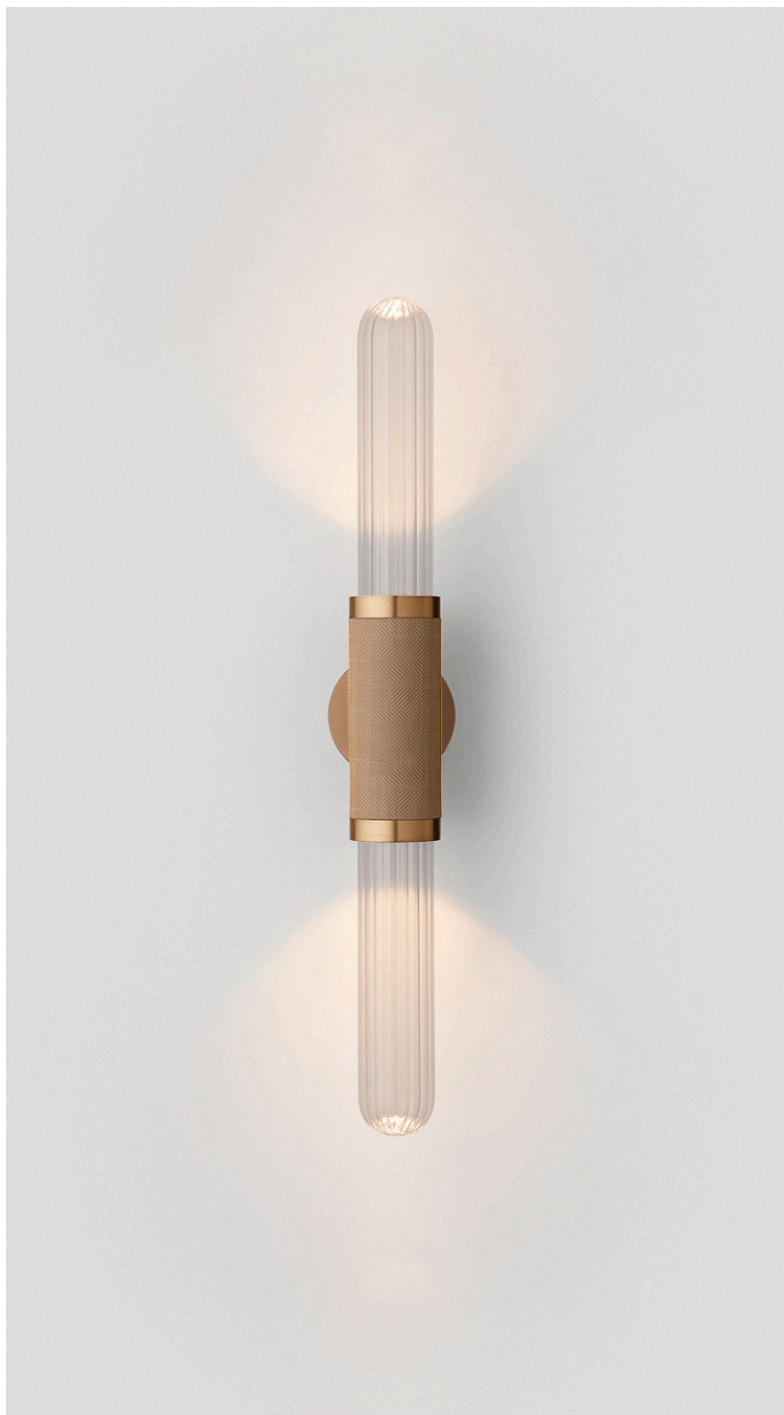

SCANDAL COLLECTION
SHORT WALL SCONCE

UL SPECIFICATION SHEET
NORTH AMERICA

ARTICOLO