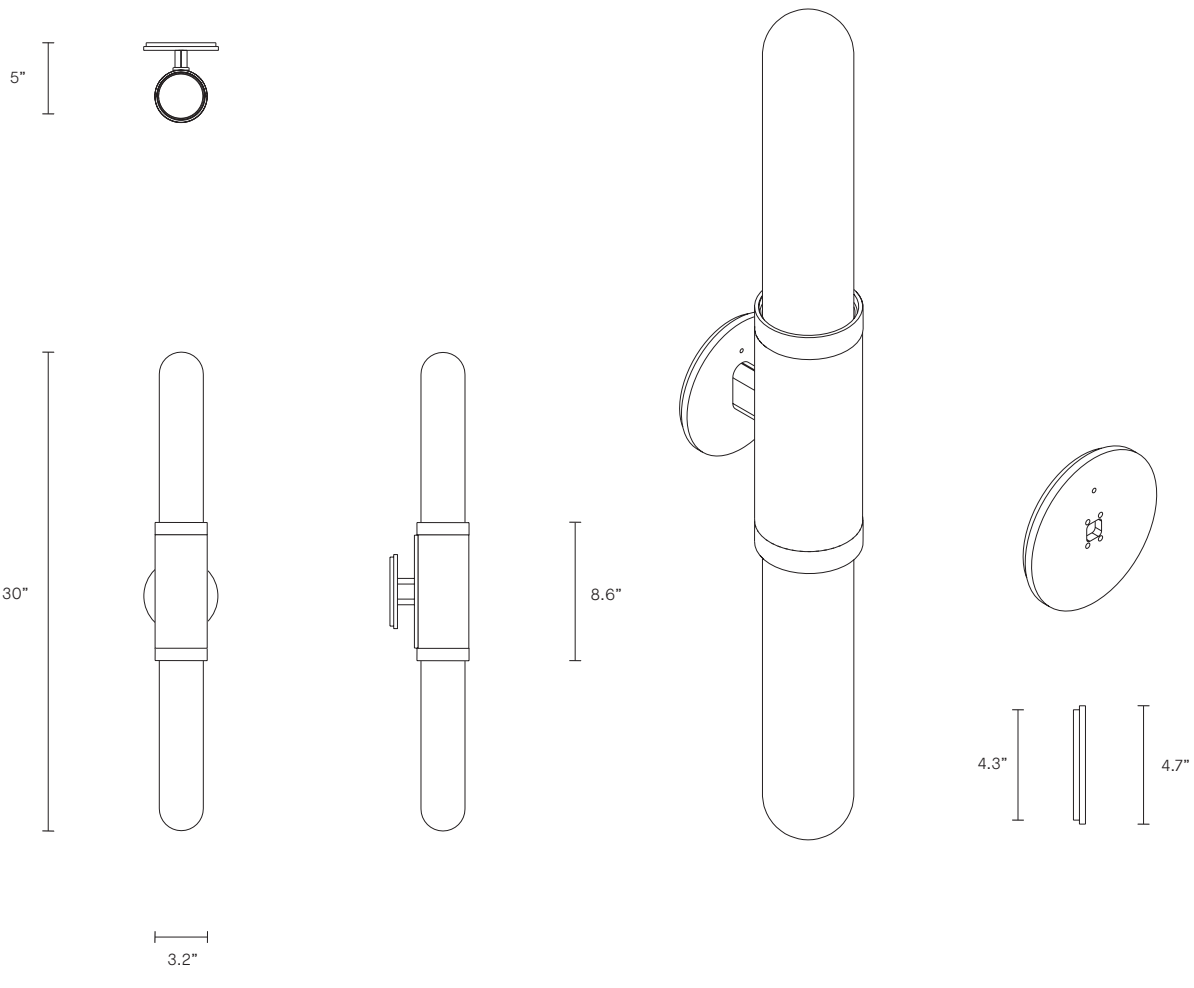

SCANDAL COLLECTION

SHORT WALL SCONCE

UL SPECIFICATION SHEET

NORTH AMERICA

SA_SWS_UL_20V2

ABOUT SCANDAL

Scandal is a collection of Pendants and Wall Sconces that casts a slim and finely considered silhouette.

Notable for its barrel-like cuff and inlaid with exquisite Brass, Silver, Rose Gold Mesh or Latte or Navy Leather, Scandal's elongated proportions are capped end-to-end by rounded glass that conceals the light source, exemplifying the quiet brilliance of artisanal glass and metalwork.

LEAD TIME

8 - 10 weeks

LIGHT SOURCE

2 x GU5.3 MR16 7W LED
2700K warm white
1000 total lumen output
Dimmable (Luxtron/Diva/CL)
Globes included

INSTALLATION

Supplied with external driver (Hatch RL12-15m-LED transformer)
Supplied with mounting plate to fit 4.0/3.5 Jbox

WEIGHT

10 lb

FITTING FINISHES

Brass (shown)
Mid Bronze
Satin Nickel

INLAY

Brass Mesh (shown)
Silver Mesh
Rose Gold Mesh
Latte Leather
Navy Leather

SHADE COLOURS

Snow
Clear Fluted (shown)

CERTIFICATION

US/ETL/CA

WARRANTY

3 years