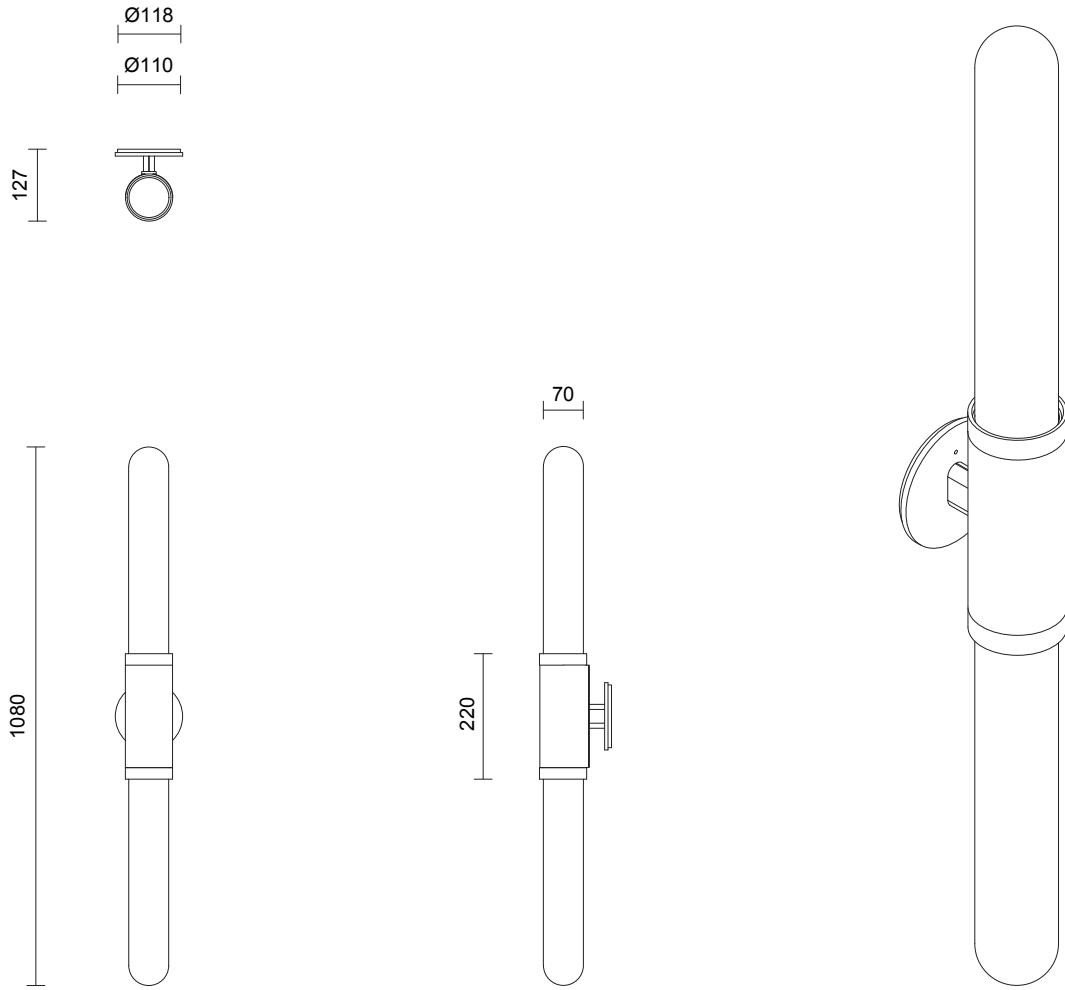

SCANDAL COLLECTION

TALL WALL SCONCE

SPECIFICATION SHEET

AUSTRALIA / INTERNATIONAL

ARTICOLO

SCANDAL COLLECTION

TALL WALL SCONCE

SPECIFICATION SHEET

AUSTRALIA / INTERNATIONAL

SA_TWS_AU_21V3

ABOUT SCANDAL

The unification of luxurious crafts exists through the Scandal Collection. Scandal casts a slim and finely considered silhouette. Notable for its barrel-like cuff and inlay Scandal's elongated proportions are capped end-to-end by rounded mouthblown glass that conceals the light source, exemplifying the quiet brilliance of artisanal glass and metalwork.

LEAD TIME

6 - 8 weeks

LIGHT SOURCE

2 x 12V 7W LED MR16 GU5.3

2700K warm white

1000 total lumen output

Dimmable

Lamps included