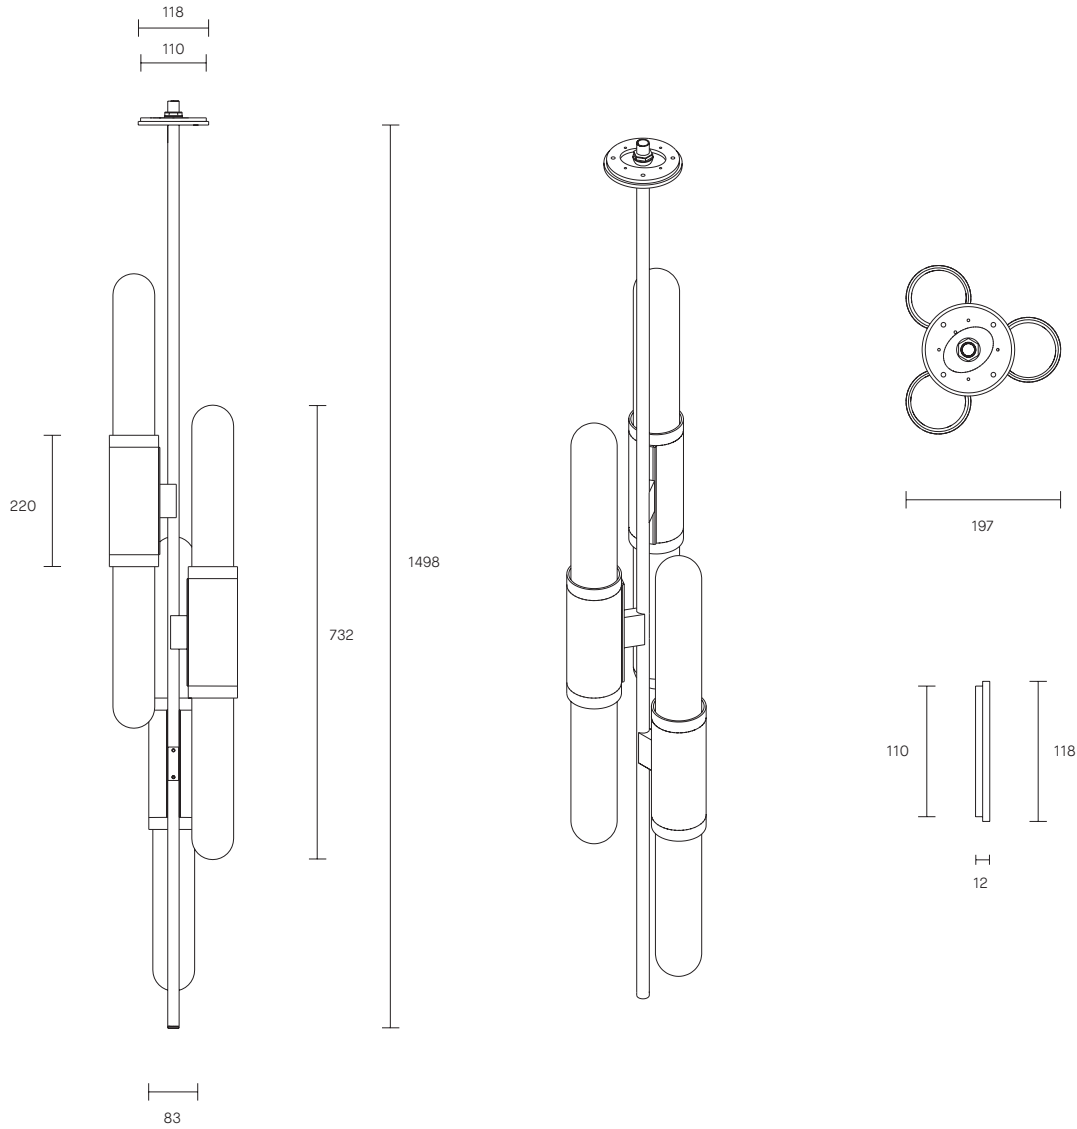

SCANDAL COLLECTION

STAGGERED PENDANT

SPECIFICATION SHEET

AUSTRALIA / INTERNATIONAL

SA_SP_S_AU_20V1

ABOUT SCANDAL

Scandal is a collection of Pendants and Wall Sconces that casts a slim and finely considered silhouette.

Notable for its barrel-like cuff and inlaid with exquisite Brass, Silver, Rose Gold Mesh or Latte or Navy Leather, Scandal's elongated proportions are capped end-to-end by rounded glass that conceals the light source, exemplifying the quiet brilliance of artisanal glass and metalwork.

LEAD TIME

6 - 8 weeks

LIGHT SOURCE

6 x 12V 7W LED MR16 GU5.3
2700K warm white
3000 total lumen output
Dimmable
Globes included

INSTALLATION

Supplied with external driver

CUSTOMISATION

Standard drop length up to 1200mm. Additional charge will apply for longer drop lengths, price upon request. Variations to rod length can be specified at time of order placement

WEIGHT

14kg

FITTING FINISHES

Brass (shown)

Mid Bronze

Satin Nickel

INLAY

Brass Mesh (shown)

Silver Mesh

Rose Gold Mesh

Latte Leather

Navy Leather

SHADE COLOURS

Snow (shown)

Clear Fluted

CERTIFICATION

CE/AU

WARRANTY

3 years