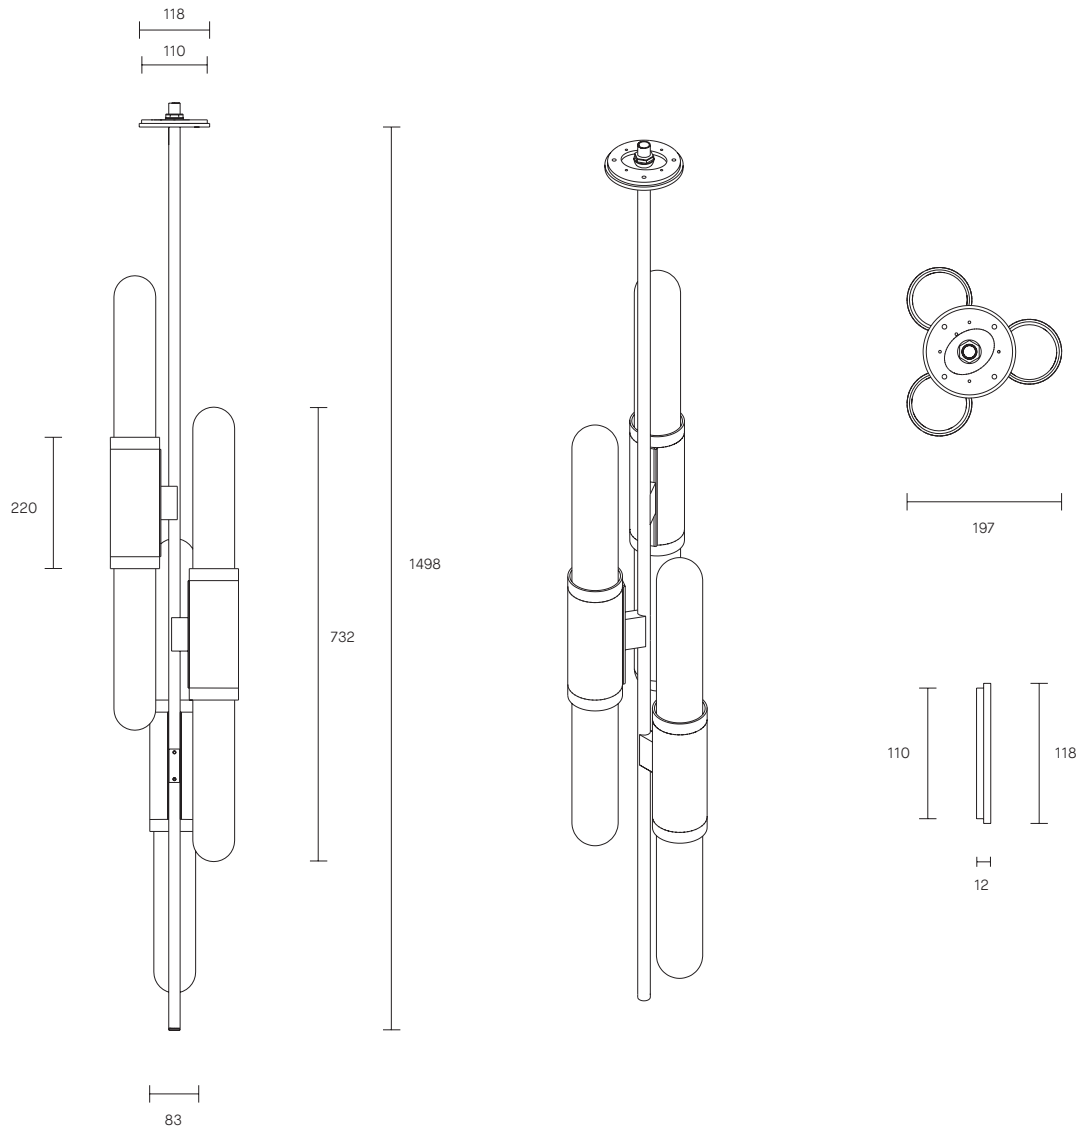

SCANDAL COLLECTION

STAGGERED PENDANT

SPECIFICATION SHEET

AUSTRALIA / INTERNATIONAL

SA_SP_S_AU_19V1

ABOUT SCANDAL

Scandal is a collection of Pendants and Wall Sconces that casts a slim and finely considered silhouette.

Notable for its barrel-like cuff and inlaid with exquisite Brass, Silver, Rose Gold Mesh or Latte or Navy Leather, Scandal's elongated proportions are capped end-to-end by rounded glass that conceals the light source, exemplifying the quiet brilliance of artisanal glass and metalwork.

LEAD TIME

6 - 8 weeks

LIGHT SOURCE

6 x 12V 7W LED MR16 GU5.3

2700K warm white

3000 total lumen output

Dimmable

Globes included

INSTALLATION

Supplied with external driver

WEIGHT

14kg

CERTIFICATION

CE/AU

WARRANTY

3 years

FITTING FINISHES

Brass (shown)

Mid Bronze

Satin Nickel

INLAY

Brass Mesh (shown)

Silver Mesh

Rose Gold Mesh

Latte Leather

Navy Leather

SHADE COLOURS

Snow (shown)

Clear Fluted