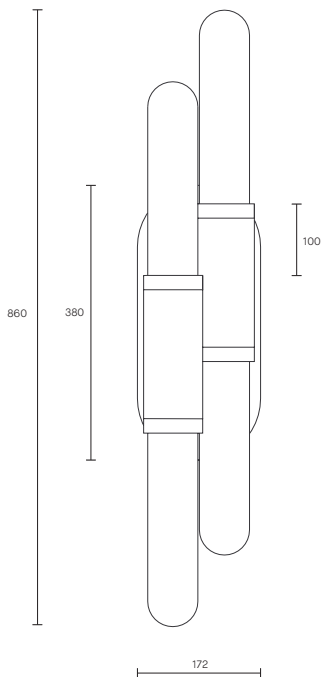

SCANDAL COLLECTION

STAGGERED WALL SCONCE

SPECIFICATION SHEET

AUSTRALIA / INTERNATIONAL

SA_WSS_S_AU_19V3

ABOUT SCANDAL

Scandal is a collection of Pendants and Wall Sconces that casts a slim and finely considered silhouette.

Notable for its barrel-like cuff and inlaid with exquisite Brass, Silver, Rose Gold Mesh or Latte or Navy Leather, Scandal's elongated proportions are capped end-to-end by rounded glass that conceals the light source, exemplifying the quiet brilliance of artisanal glass and metalwork.

LEAD TIME

6 - 8 weeks

LIGHT SOURCE

4 x 12V 7W LED MR16 GU5.3

2700K warm white

2000 total lumen output

Dimmable

Globes included

INSTALLATION

Supplied with external driver

WEIGHT

12kg

CERTIFICATION

CE/AU

WARRANTY

3 years

FITTING FINISHES

Brass (shown)

Mid Bronze

Satin Nickel

INLAY

Brass Mesh

Silver Mesh

Rose Gold Mesh

Latte Leather (shown)

Navy Leather

SHADE COLOURS

White Frost (shown)

Clear Fluted