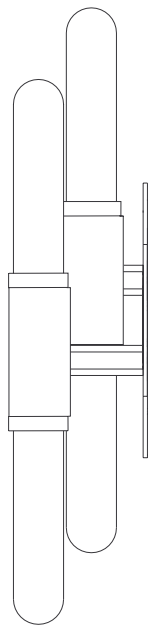

SCANDAL COLLECTION

STAGGERED WALL SCONCE

SPECIFICATION SHEET

AUSTRALIA / INTERNATIONAL

SA_WSS_S_AU_19V3

ABOUT SCANDAL

Scandal is a collection of Pendants and Wall Sconces that casts a slim and finely considered silhouette.

Notable for its barrel-like cuff and inlaid with exquisite Brass, Silver, Rose Gold Mesh or Latte or Navy Leather, Scandal's elongated proportions are capped end-to-end by rounded glass that conceals the light source, exemplifying the quiet brilliance of artisanal glass and metalwork.

LEAD TIME

6 - 8 weeks

LIGHT SOURCE

4 x 12V 7W LED MR16 GU5.3

2700K warm white

2000 total lumen output

Dimmable

Globes included

INSTALLATION

Supplied with external driver

WEIGHT

12kg

CERTIFICATION

CE/AU

WARRANTY

3 years

FITTING FINISHES

Brass (shown)

Mid Bronze

Satin Nickel

INLAY

Brass Mesh

Silver Mesh

Rose Gold Mesh

Latte Leather (shown)

Navy Leather

SHADE COLOURS

White Frost (shown)

Clear Fluted