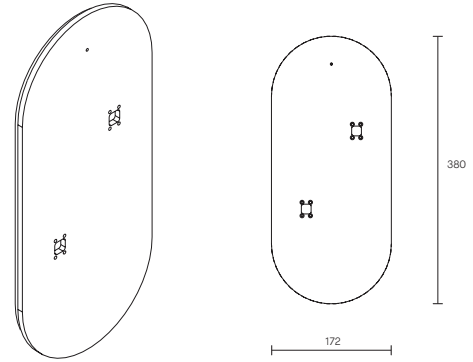

SCANDAL COLLECTION

STAGGERED WALL SCONCE

SPECIFICATION SHEET

AUSTRALIA / INTERNATIONAL

SA_WSS_S_AU_19V3

ABOUT SCANDAL

Scandal is a collection of Pendants and Wall Sconces that casts a slim and finely considered silhouette.

Notable for its barrel-like cuff and inlaid with exquisite Brass, Silver, Rose Gold Mesh or Latte or Navy Leather, Scandal's elongated proportions are capped end-to-end by rounded glass that conceals the light source, exemplifying the quiet brilliance of artisanal glass and metalwork.

LEAD TIME

6 - 8 weeks

LIGHT SOURCE

4 x 12V 7W LED MR16 GU5.3

2700K warm white

2000 total lumen output

Dimmable

Globes included

INSTALLATION

Supplied with external driver

WEIGHT

12kg

CERTIFICATION

CE/AU

WARRANTY

3 years

FITTING FINISHES

Brass (shown)

Mid Bronze

Satin Nickel

INLAY

Brass Mesh

Silver Mesh

Rose Gold Mesh

Latte Leather (shown)

Navy Leather

SHADE COLOURS

White Frost (shown)

Clear Fluted