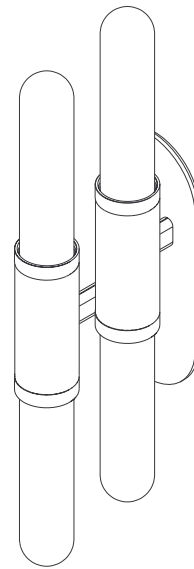

SCANDAL COLLECTION

STAGGERED WALL SCONCE

SPECIFICATION SHEET

AUSTRALIA / INTERNATIONAL

SA_WSS_S_AU_19V3

ABOUT SCANDAL

Scandal is a collection of Pendants and Wall Sconces that casts a slim and finely considered silhouette.

Notable for its barrel-like cuff and inlaid with exquisite Brass, Silver, Rose Gold Mesh or Latte or Navy Leather, Scandal's elongated proportions are capped end-to-end by rounded glass that conceals the light source, exemplifying the quiet brilliance of artisanal glass and metalwork.

LEAD TIME

6 - 8 weeks

LIGHT SOURCE

4 x 12V 7W LED MR16 GU5.3

2700K warm white

2000 total lumen output

Dimmable

Globes included

INSTALLATION

Supplied with external driver

WEIGHT

12kg

CERTIFICATION

CE/AU

WARRANTY

3 years

FITTING FINISHES

Brass (shown)

Mid Bronze

Satin Nickel

INLAY

Brass Mesh

Silver Mesh

Rose Gold Mesh

Latte Leather (shown)

Navy Leather

SHADE COLOURS

White Frost (shown)

Clear Fluted