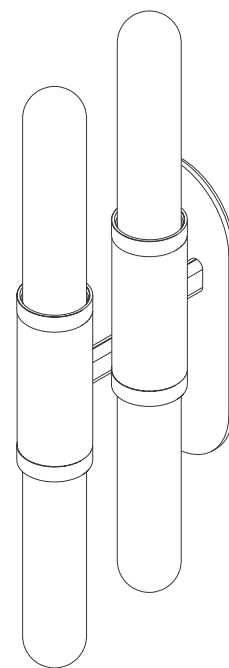

SCANDAL COLLECTION

STAGGERED WALL SCONCE

UL SPECIFICATION SHEET

NORTH AMERICA

SA_SWS_UL_20V2

ABOUT SCANDAL

Scandal is a collection of Pendants and Wall Sconces that casts a slim and finely considered silhouette.

Notable for its barrel-like cuff and inlaid with exquisite Brass, Silver, Rose Gold Mesh or Latte or Navy Leather, Scandal's elongated proportions are capped end-to-end by rounded glass that conceals the light source, exemplifying the quiet brilliance of artisanal glass and metalwork.

LEAD TIME

8 - 10 weeks

LIGHT SOURCE

4 x GU5.3 MR16 7W LED
2700K warm white
2000 total lumen output
Dimmable (Luxtron/Diva/CL)
Globes included

INSTALLATION

Supplied with external drivers (Hatch RL12-15m-LED transformer)
Supplied with mounting plate to fit 4.0/3.5 Jbox

WEIGHT

24 lb

FITTING FINISHES

Brass (shown)

Mid Bronze

Satin Nickel

INLAY

Brass Mesh

Silver Mesh

Rose Gold Mesh

Latte Leather (shown)

Navy Leather

SHADE COLOURS

Snow (shown)

Clear Fluted

CERTIFICATION

US/ETL/CA

WARRANTY

3 years