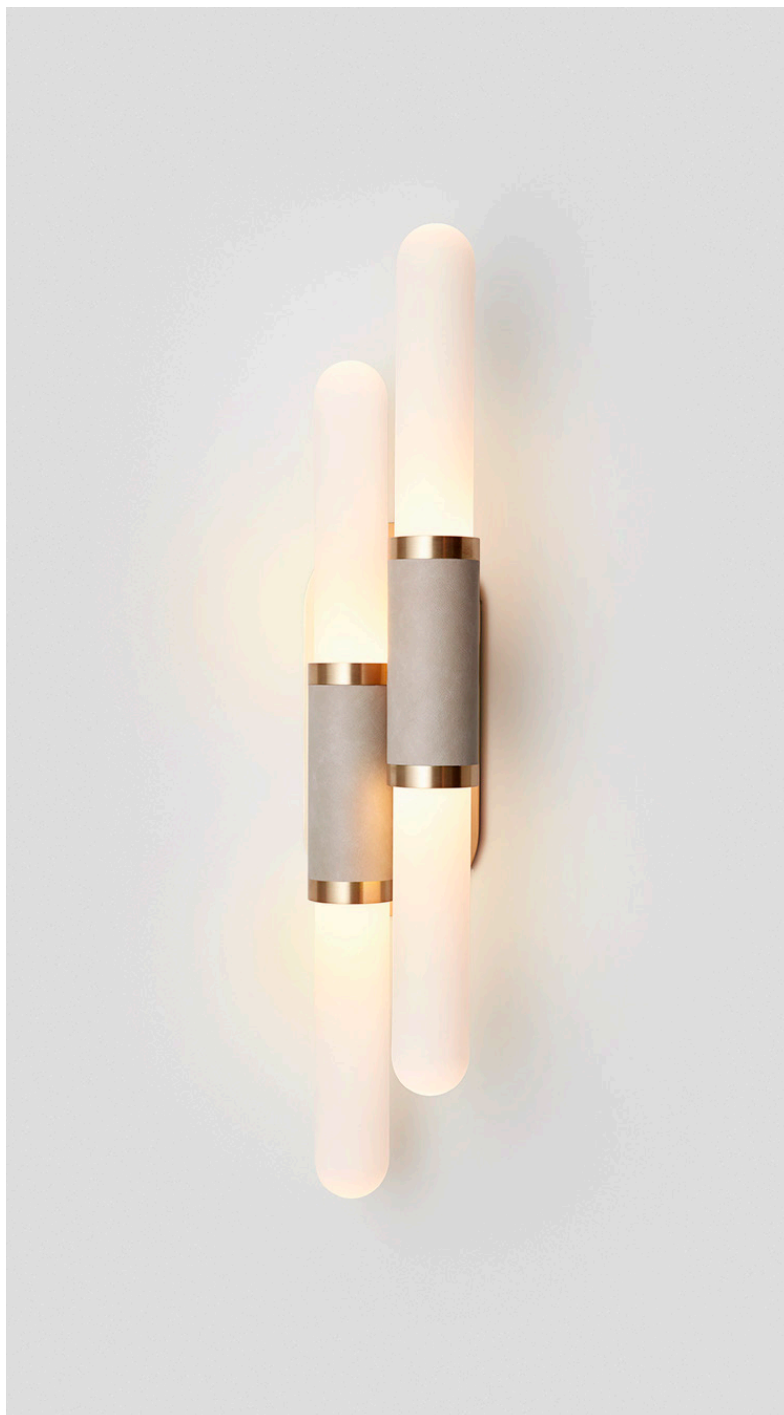

SCANDAL COLLECTION
STAGGERED WALL SCONCE

UL SPECIFICATION SHEET
NORTH AMERICA

ARTICOLO