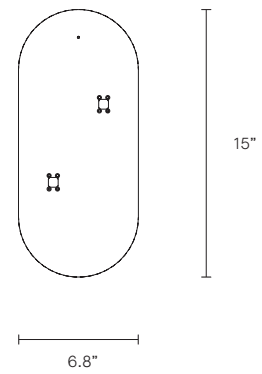

SCANDAL COLLECTION

STAGGERED WALL SCONCE

UL SPECIFICATION SHEET

NORTH AMERICA

SA_SWS_UL_20V2

ABOUT SCANDAL

Scandal is a collection of Pendants and Wall Sconces that casts a slim and finely considered silhouette.

Notable for its barrel-like cuff and inlaid with exquisite Brass, Silver, Rose Gold Mesh or Latte or Navy Leather, Scandal's elongated proportions are capped end-to-end by rounded glass that conceals the light source, exemplifying the quiet brilliance of artisanal glass and metalwork.

LEAD TIME

8 - 10 weeks

LIGHT SOURCE

4 x GU5.3 MR16 7W LED
2700K warm white
2000 total lumen output
Dimmable (Luxtron/Diva/CL)
Globes included

INSTALLATION

Supplied with external drivers (Hatch RL12-15m-LED transformer)
Supplied with mounting plate to fit 4.0/3.5 Jbox

WEIGHT

24 lb

FITTING FINISHES

Brass (shown)

Mid Bronze

Satin Nickel

INLAY

Brass Mesh

Silver Mesh

Rose Gold Mesh

Latte Leather (shown)

Navy Leather

SHADE COLOURS

Snow (shown)

Clear Fluted

CERTIFICATION

US/ETL/CA

WARRANTY

3 years