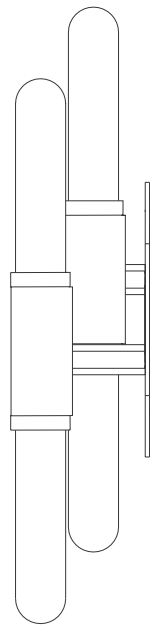

SCANDAL COLLECTION

STAGGERED WALL SCONCE

UL SPECIFICATION SHEET

NORTH AMERICA

SA_SWS_UL_20V2

ABOUT SCANDAL

Scandal is a collection of Pendants and Wall Sconces that casts a slim and finely considered silhouette.

Notable for its barrel-like cuff and inlaid with exquisite Brass, Silver, Rose Gold Mesh or Latte or Navy Leather, Scandal's elongated proportions are capped end-to-end by rounded glass that conceals the light source, exemplifying the quiet brilliance of artisanal glass and metalwork.

LEAD TIME

8 - 10 weeks

LIGHT SOURCE

4 x GU5.3 MR16 7W LED
2700K warm white
2000 total lumen output
Dimmable (Luxtron/Diva/CL)
Globes included

INSTALLATION

Supplied with external drivers (Hatch RL12-15m-LED transformer)
Supplied with mounting plate to fit 4.0/3.5 Jbox

WEIGHT

24 lb

FITTING FINISHES

Brass (shown)

Mid Bronze

Satin Nickel

INLAY

Brass Mesh

Silver Mesh

Rose Gold Mesh

Latte Leather (shown)

Navy Leather

SHADE COLOURS

Snow (shown)

Clear Fluted

CERTIFICATION

US/ETL/CA

WARRANTY

3 years