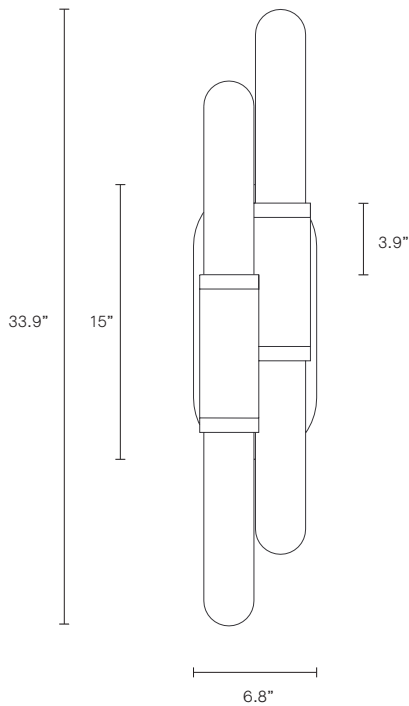

SCANDAL COLLECTION

STAGGERED WALL SCONCE

UL SPECIFICATION SHEET

NORTH AMERICA

SA_SWS_UL_20V2

ABOUT SCANDAL

Scandal is a collection of Pendants and Wall Sconces that casts a slim and finely considered silhouette.

Notable for its barrel-like cuff and inlaid with exquisite Brass, Silver, Rose Gold Mesh or Latte or Navy Leather, Scandal's elongated proportions are capped end-to-end by rounded glass that conceals the light source, exemplifying the quiet brilliance of artisanal glass and metalwork.

LEAD TIME

8 - 10 weeks

LIGHT SOURCE

4 x GU5.3 MR16 7W LED
2700K warm white
2000 total lumen output
Dimmable (Luxtron/Diva/CL)
Globes included

INSTALLATION

Supplied with external drivers (Hatch RL12-15m-LED transformer)
Supplied with mounting plate to fit 4.0/3.5 Jbox

WEIGHT

24 lb

FITTING FINISHES

Brass (shown)

Mid Bronze

Satin Nickel

INLAY

Brass Mesh

Silver Mesh

Rose Gold Mesh

Latte Leather (shown)

Navy Leather

SHADE COLOURS

Snow (shown)

Clear Fluted

CERTIFICATION

US/ETL/CA

WARRANTY

3 years