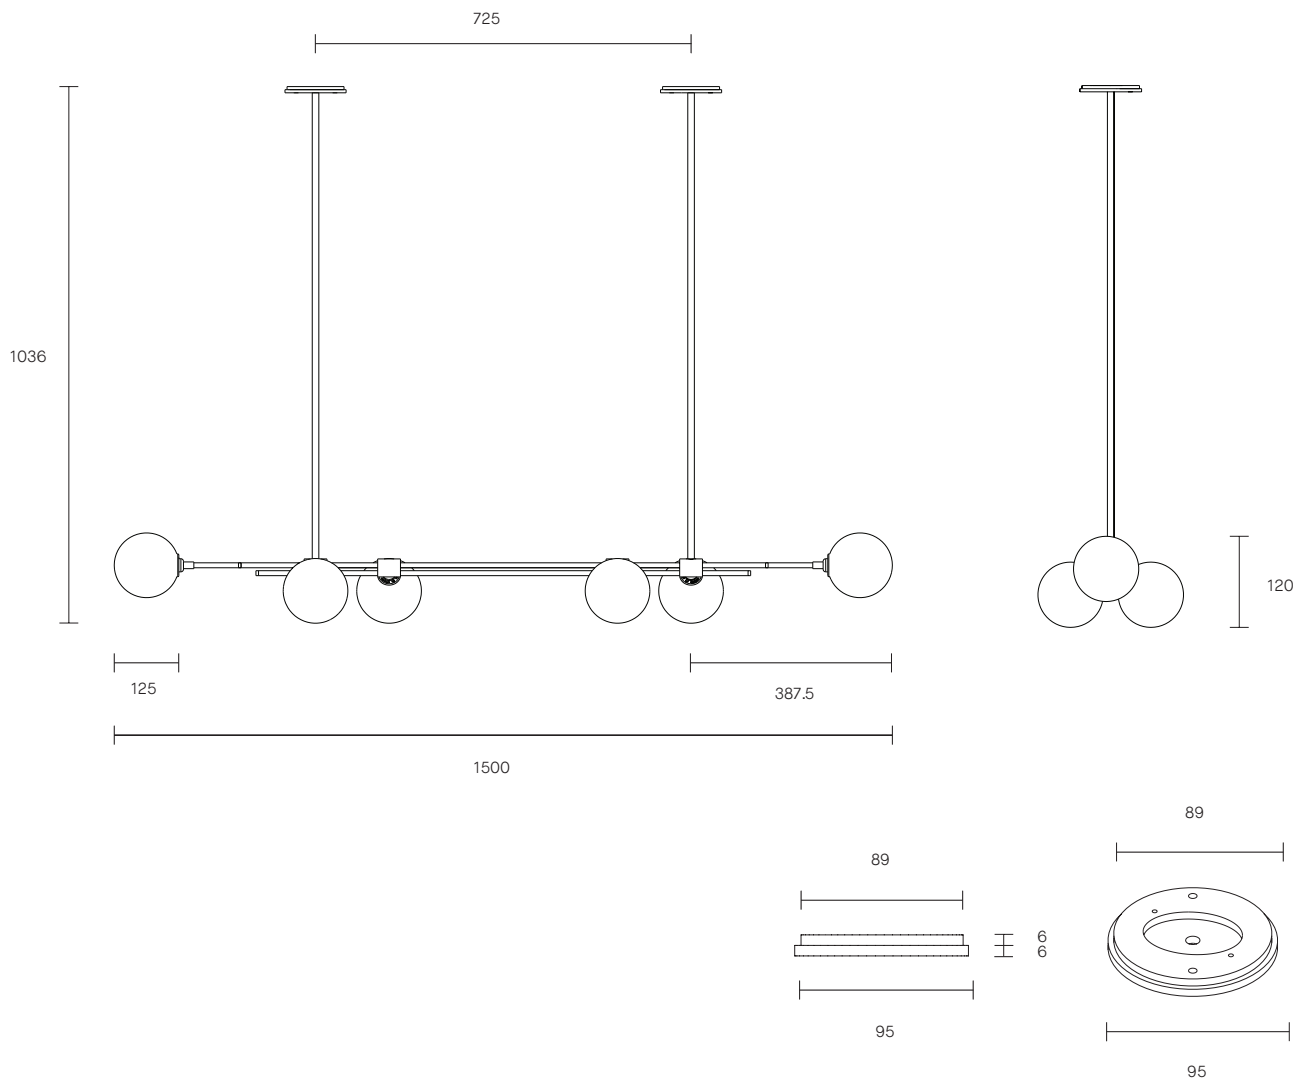

TRILOGY COLLECTION
HORIZONTAL PENDANT

SPECIFICATION SHEET
AUSTRALIA / INTERNATIONAL

TRIOLOGY COLLECTION

HORIZONTAL PENDANT

SPECIFICATION SHEET

AUSTRALIA / INTERNATIONAL

TR_PH_ST_AU_19V1

ABOUT TRIOLOGY

LEAD TIME

6 - 8 weeks

LIGHT SOURCE

6 x 12V G4 2W LED bipin
2700K warm white
1200 total lumen output
Dimmable (upon request)
Globes included

INSTALLATION

Supplied with external driver

CUSTOMISATION

Variations to rod length can be specified at time of order placement

WEIGHT

12kg

FITTING FINISHES

Brass (shown)
Mid Bronze
Satin Nickel

SHADE COLOURS

White Frost (shown)
Fizi
Scandi
Spoti Black
Spoti White
Drunken Emerald

CERTIFICATION

CE/AU