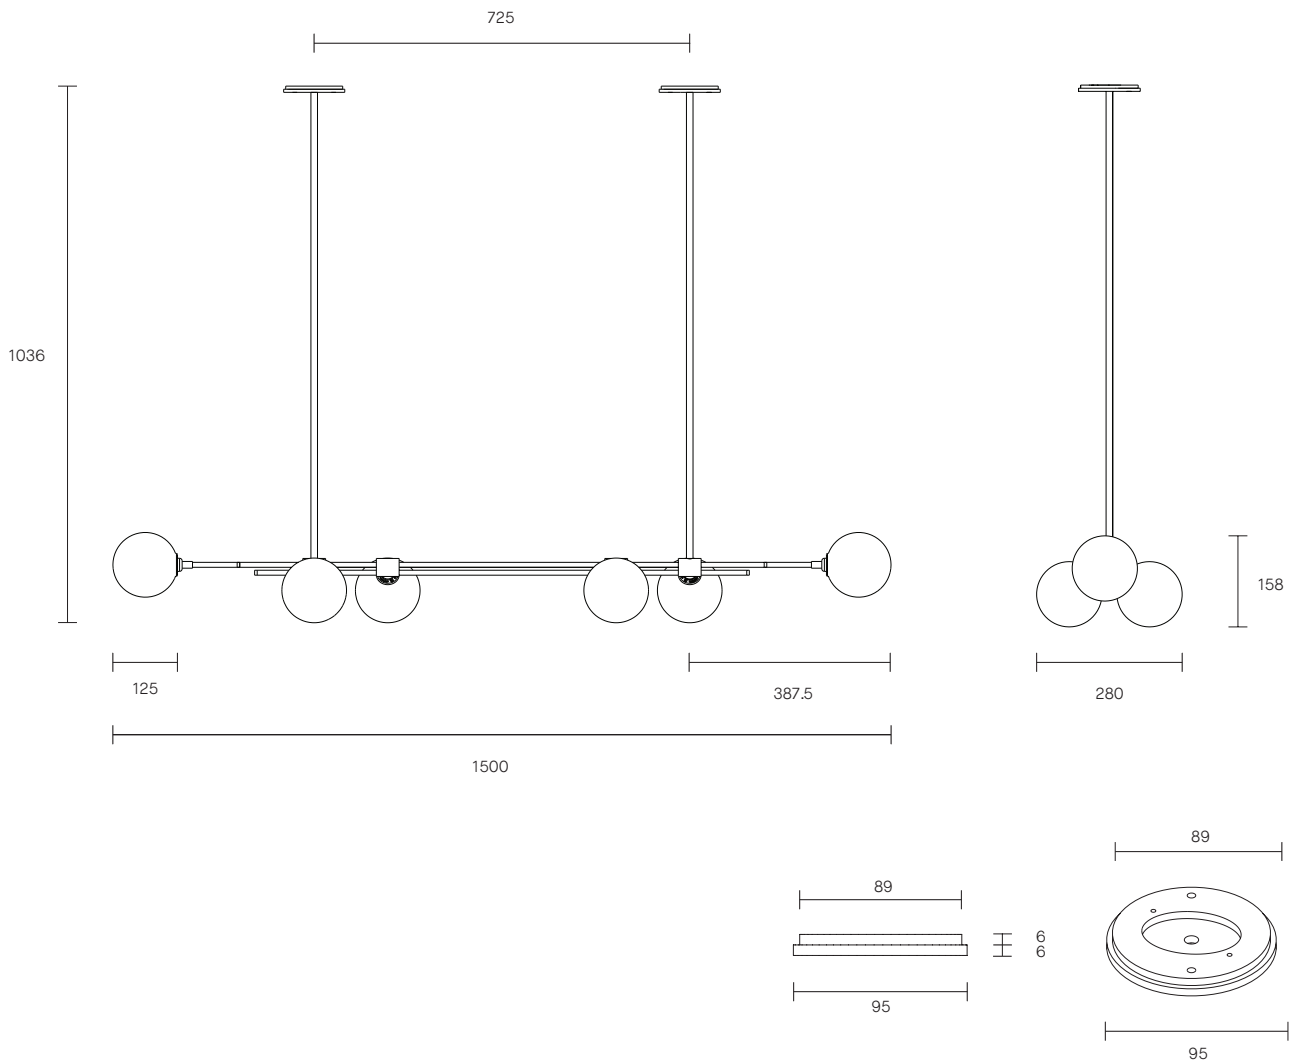

TRILOGY COLLECTION
HORIZONTAL PENDANT

SPECIFICATION SHEET
AUSTRALIA / INTERNATIONAL

TRIOLOGY COLLECTION

HORIZONTAL PENDANT

SPECIFICATION SHEET

AUSTRALIA / INTERNATIONAL

TR_HP_AU_20V3

ABOUT TRILOGY

LEAD TIME

6 - 8 weeks

LIGHT SOURCE

6 x 12V G4 2W LED bipin
2700K warm white
1200 total lumen output
Dimmable (upon request)
Globes included

INSTALLATION

Supplied with external driver

CUSTOMISATION

Standard drop length up to 1200mm. Additional charge will apply for longer drop lengths, price upon request. Variations to rod length can be specified at time of order placement

WEIGHT

12kg

FITTING FINISHES

Brass (shown)
Mid Bronze
Satin Nickel

SHADE COLOURS

Frost (shown)
Scandi
Spoti Black
Spoti White
Drunken Emerald
(Fizi cannot be applied to this fixture due to weight)

CERTIFICATION