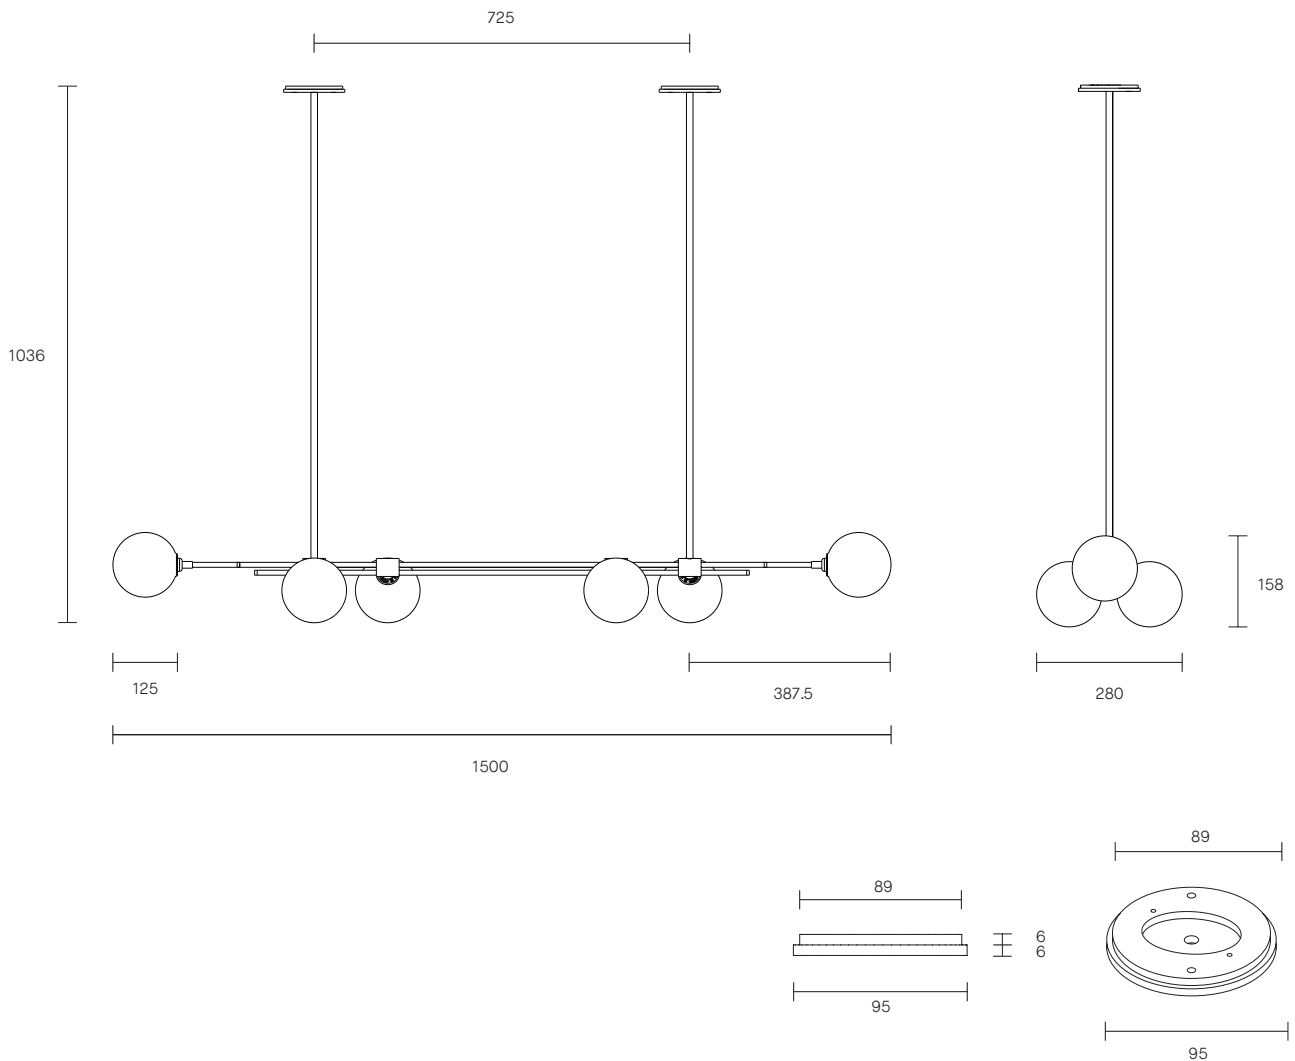

TRIOLOGY COLLECTION

HORIZONTAL PENDANT

SPECIFICATION SHEET

AUSTRALIA / INTERNATIONAL

TR_PH_ST_AU_20V3

ABOUT TRIOLOGY

Trilogy collection exemplifies contemporary sophistication of yesteryear drawing from art deco imaginings with staggered rods and jewel like cuff detailing and six mouthblown orbs.

Available in wall sconce and pendant options.

LEAD TIME

6 - 8 weeks

LIGHT SOURCE

6 x 12V G4 2W LED bipin
2700K warm white
1200 total lumen output
Dimmable (upon request)
Globes included

INSTALLATION

Supplied with external driver

CUSTOMISATION

Standard drop length up to 1200mm. Additional charge will apply for longer drop lengths, price upon request. Variations to rod length can be specified at time of order placement

WEIGHT

12kg

FITTING FINISHES

Brass (shown)
Mid Bronze
Satin Nickel

SHADE COLOURS

Frost (shown)
Scandi
Spoti Black
Spoti White
Drunken Emerald
(Fizi cannot be applied to this fixture due to weight)

CERTIFICATION

CE/AU

WARRANTY

3 years