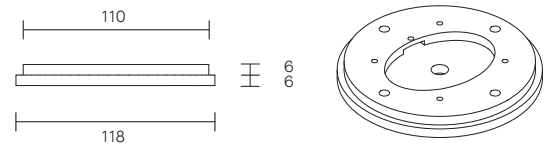

TRIOLOGY COLLECTION
HORIZONTAL PENDANT

SPECIFICATION SHEET
AUSTRALIA / INTERNATIONAL

TR_HP_AU_20V4

ABOUT TRILOGY

Trilogy collection exemplifies contemporary sophistication of yesteryear drawing from art deco imaginings with staggered rods and jewel like cuff detailing and six mouthblown orbs.

Available in wall sconce and pendant options.

LEAD TIME

6 - 8 weeks

LIGHT SOURCE

6 x 12V G4 2W LED bipin
2700K warm white
1200 total lumen output
Dimmable (upon request)
Globes included

INSTALLATION

Supplied with external driver

CUSTOMISATION

Standard drop length up to 1200mm. Additional charge will apply for longer drop lengths, price upon request. Variations to rod length can be specified at time of order placement

WEIGHT

12kg