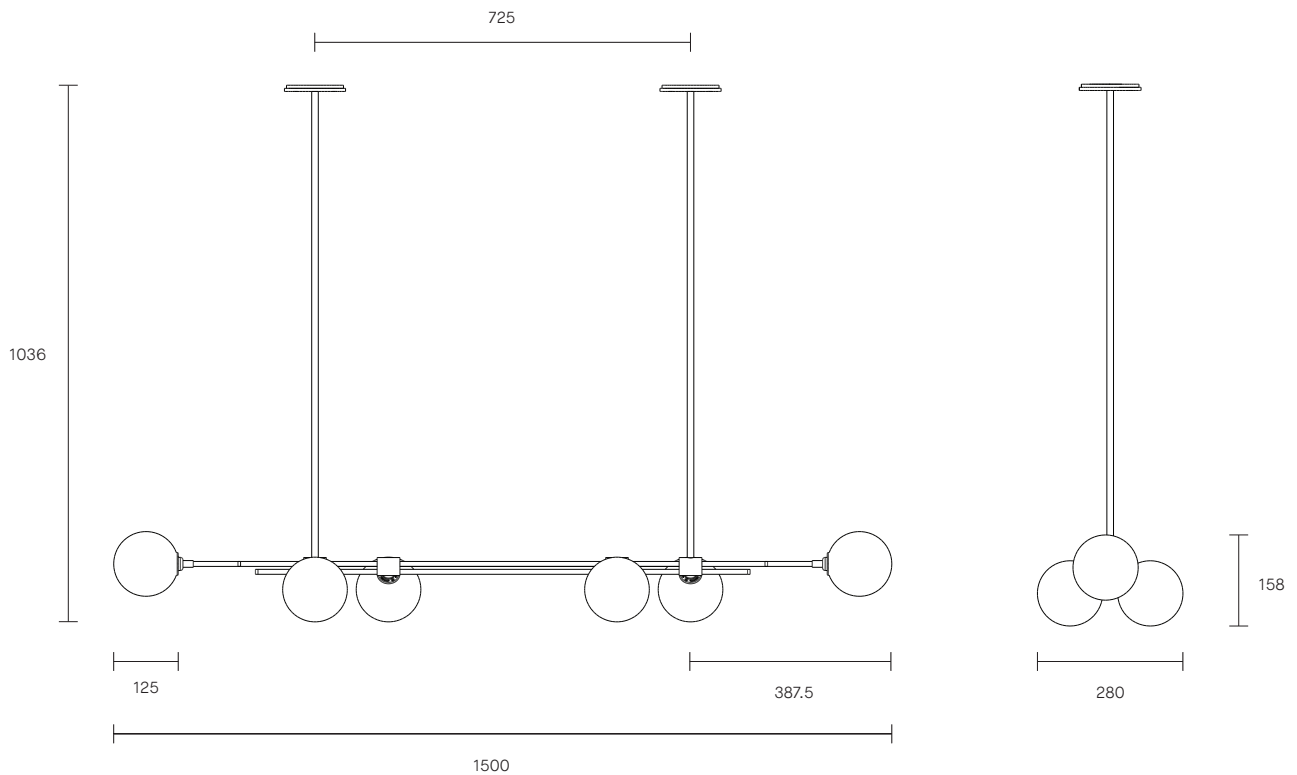

TRIOLOGY COLLECTION
HORIZONTAL PENDANT

SPECIFICATION SHEET
AUSTRALIA / INTERNATIONAL

TR_HP_AU_20V4

ABOUT TRILOGY

Trilogy collection exemplifies contemporary sophistication of yesteryear drawing from art deco imaginings with staggered rods and jewel like cuff detailing and six mouthblown orbs.

Available in wall sconce and pendant options.

LEAD TIME

6 - 8 weeks

LIGHT SOURCE

6 x 12V G4 2W LED bipin
2700K warm white
1200 total lumen output
Dimmable (upon request)
Globes included

INSTALLATION

Supplied with external driver

CUSTOMISATION

Standard drop length up to 1200mm. Additional charge will apply for longer drop lengths, price upon request. Variations to rod length can be specified at time of order placement

WEIGHT

12kg