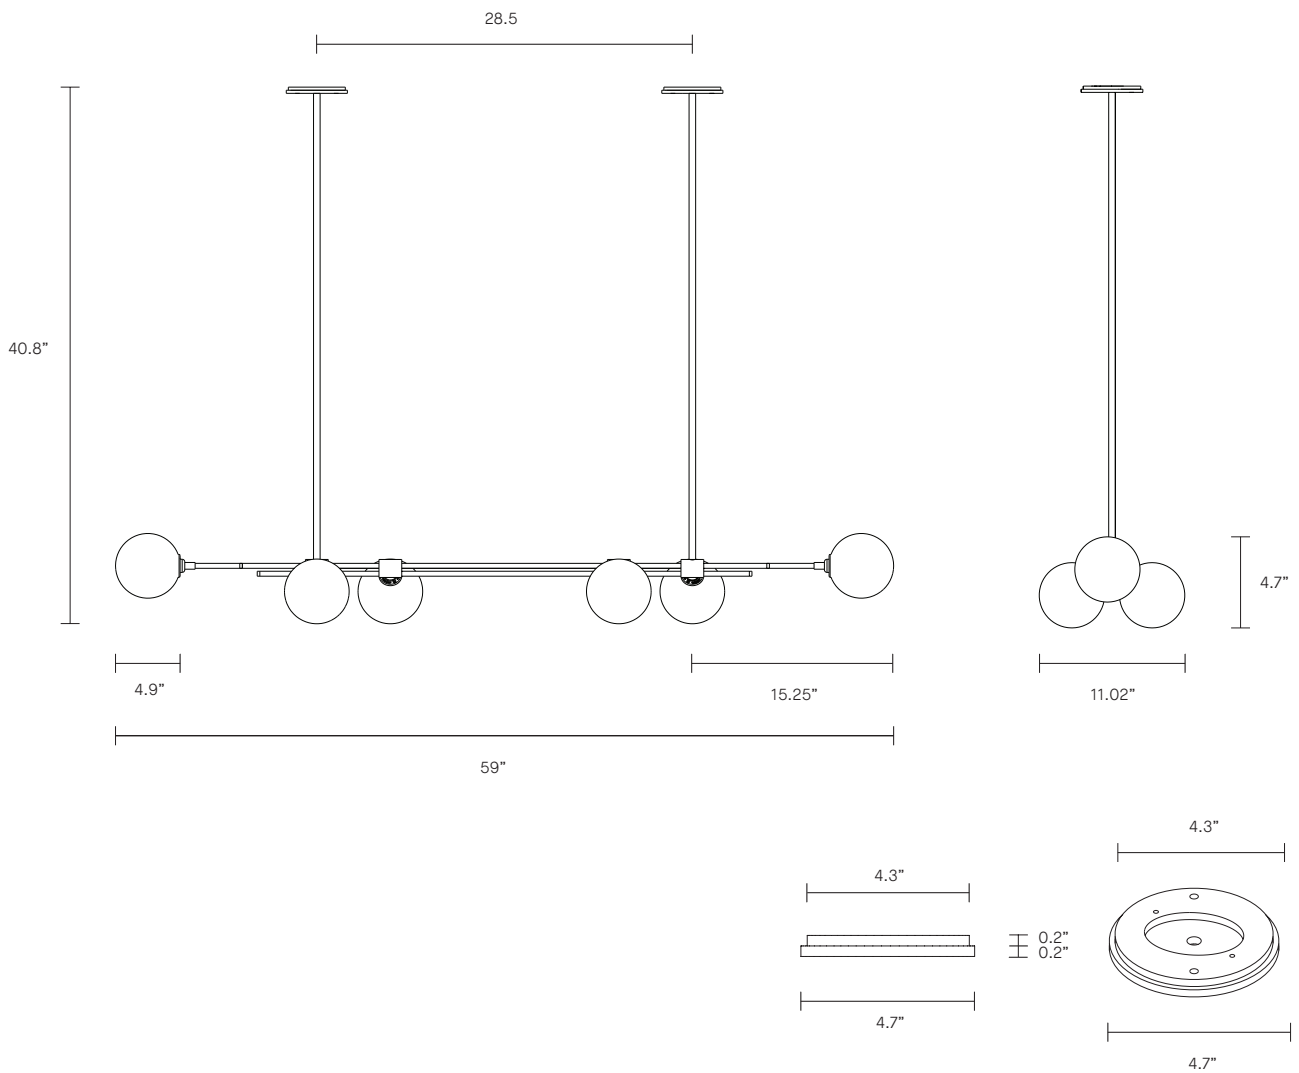

TRILOGY COLLECTION
HORIZONTAL PENDANT

UL SPECIFICATION SHEET
NORTH AMERICA

ARTICOLO

TRIOLOGY COLLECTION

HORIZONTAL PENDANT

UL SPECIFICATION SHEET

NORTH AMERICA

TR_PH_ST_UL_19V1

LEAD TIME

8 - 10 weeks

LIGHT SOURCE

6 x 12V G4 2W LED bipin
2700K warm white
1200 total lumen output
Dimmable (Luxtron/Diva/CL)
Globes included

INSTALLATION

Supplied with external driver and mounting plate to fit 4.0/3.5 Jbox

CUSTOMISATION

Variations to rod length can be specified at time of order placement

WEIGHT

26.5 lb

FITTING FINISHES

Brass (shown)
Mid Bronze
Satin Nickel

SHADE COLOURS

White Frost (shown)
Fizi
Scandi
Spoti Black
Spoti White
Drunken Emerald