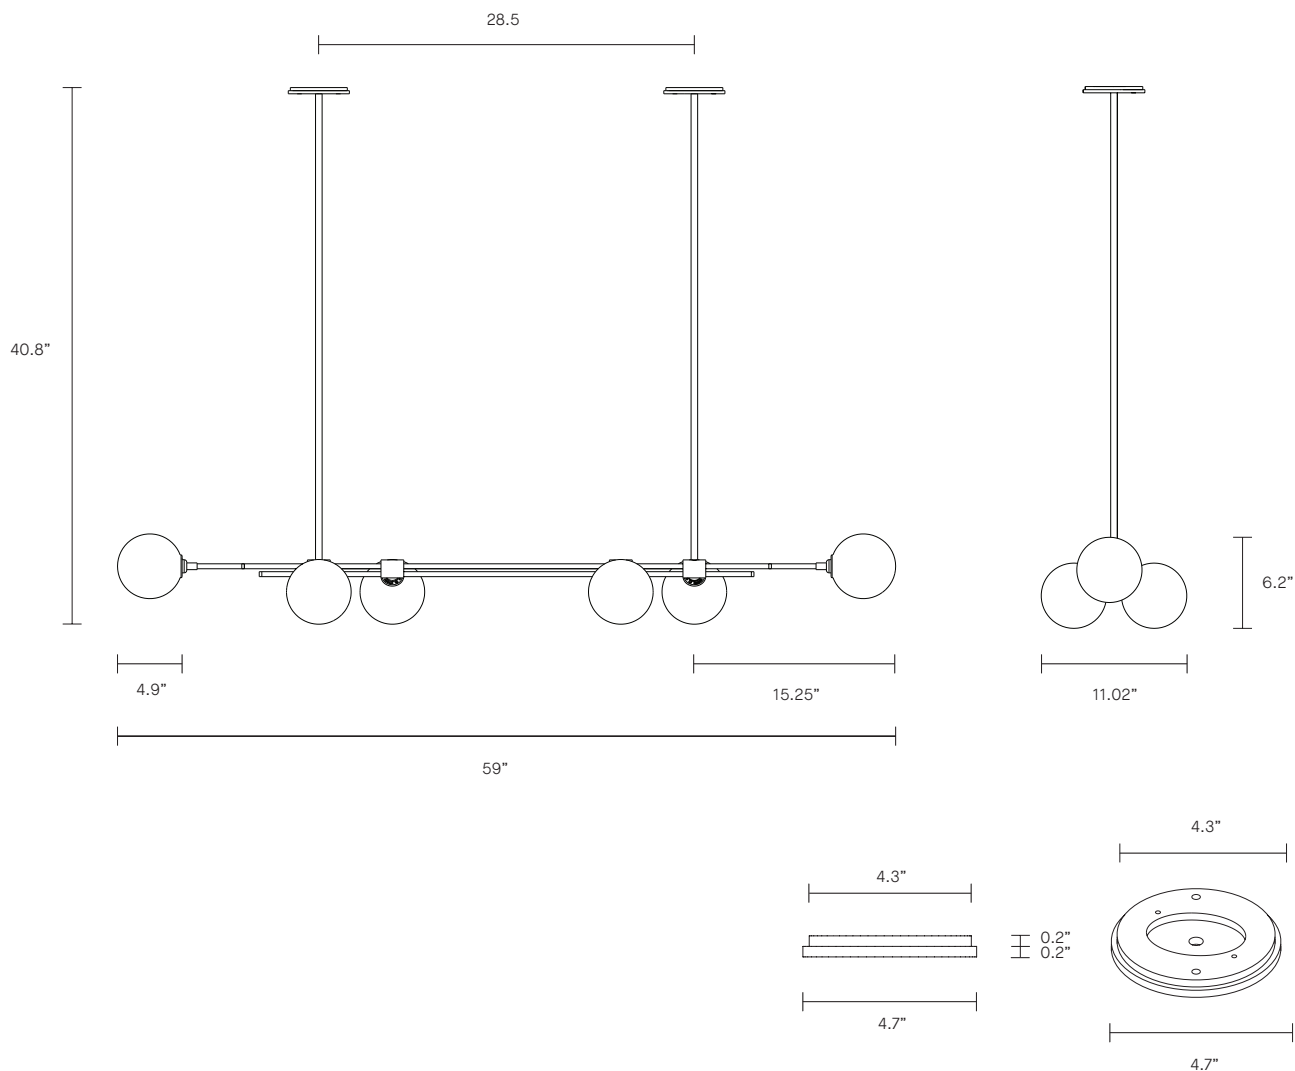

TRILOGY COLLECTION
HORIZONTAL PENDANT

UL SPECIFICATION SHEET
NORTH AMERICA

ARTICOLO

TRILOGY COLLECTION

HORIZONTAL PENDANT

UL SPECIFICATION SHEET

NORTH AMERICA

TR_PH_UL_20V4

LEAD TIME

8 - 10 weeks

LIGHT SOURCE

6 x 12V G4 2W LED bipin
3000K warm white
1260 total lumen output
Dimmable (Luxtron/Diva/CL)
Globes included

INSTALLATION

Supplied with external drivers and mounting plates to fit 4.0/3.5 Jbox

CUSTOMISATION

Standard drop length up to 47". Additional charge will apply for longer drop lengths, price upon request. Variations to rod length can be specified at time of order placement

FITTING FINISHES

Brass (shown)
Mid Bronze
Satin Nickel

SHADE COLOURS

Frost (shown)
Scandi
Spoti Black
Spoti White
Drunken Emerald
(Fizi cannot be applied to this fixture due to weight)

WEIGHT

26.5 lb

CERTIFICATION

US/ETL/CA