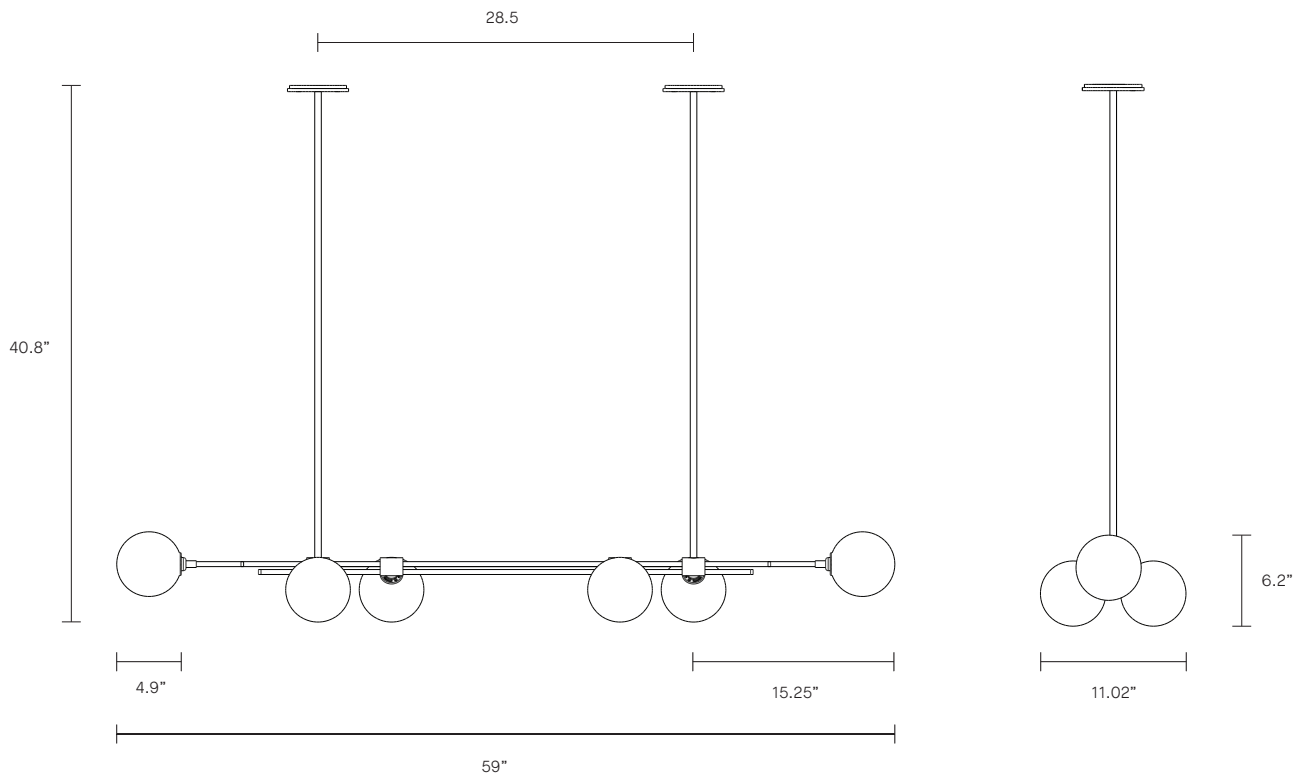

TRILOGY COLLECTION
HORIZONTAL PENDANT

UL SPECIFICATION SHEET
NORTH AMERICA

ARTICOLO

TR_PH_UL_20V7

ABOUT TRIOLOGY

Trilogy collection exemplifies contemporary sophistication of yesteryear drawing from art deco imaginings with staggered rods and jewel like cuff detailing and six mouthblown orbs.

Available in wall sconce and pendant options.

LEAD TIME

8 - 10 weeks

LIGHT SOURCE

6 x 12V G4 LED Bi-Pin 2.5W
2700k warm white
1500 total lumen output
Dimmable (Luxtron/Diva/CL)
Globes included

INSTALLATION

Supplied with external drivers and mounting plates to fit 4.0/3.5 Jbox

CUSTOMISATION

Standard drop length up to 47". Additional charge will apply for longer drop lengths, price upon request. Variations to rod length can be specified at time of order placement

FITTING FINISHES

Brass (shown)
Mid Bronze
Satin Nickel

SHADE COLOURS

Frost (shown)
Scandi
Spoti Black
Spoti White
Drunken Emerald
(Fizi cannot be applied to this fixture due to weight)

WEIGHT

26.5 lb

CERTIFICATION