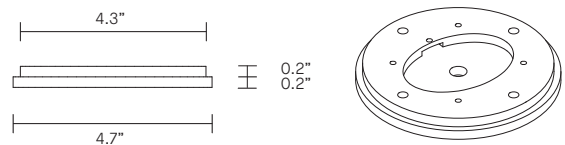

ABOUT TRIOLOGY

Trilogy collection exemplifies contemporary sophistication of yesteryear drawing from art deco imaginings with staggered rods and jewel like cuff detailing and six mouthblown orbs.

Available in wall sconce and pendant options.

LEAD TIME

8 - 10 weeks

LIGHT SOURCE

6 x 12V G4 LED Bi-Pin 2.5W
2700k warm white
1500 total lumen output
Dimmable (Luxtron/Diva/CL)
Globes included

INSTALLATION

Supplied with external drivers and mounting plates to fit 4.0/3.5 Jbox

CUSTOMISATION

Standard drop length up to 47". Additional charge will apply for longer drop lengths, price upon request. Variations to rod length can be specified at time of order placement

FITTING FINISHES

Brass (shown)
Mid Bronze
Satin Nickel

SHADE COLOURS

Frost (shown)
Scandi
Spoti Black
Spoti White
Drunken Emerald
(Fizi cannot be applied to this fixture due to weight)

WEIGHT

26.5 lb

CERTIFICATION

US/ETL/CA

WARRANTY

3 years