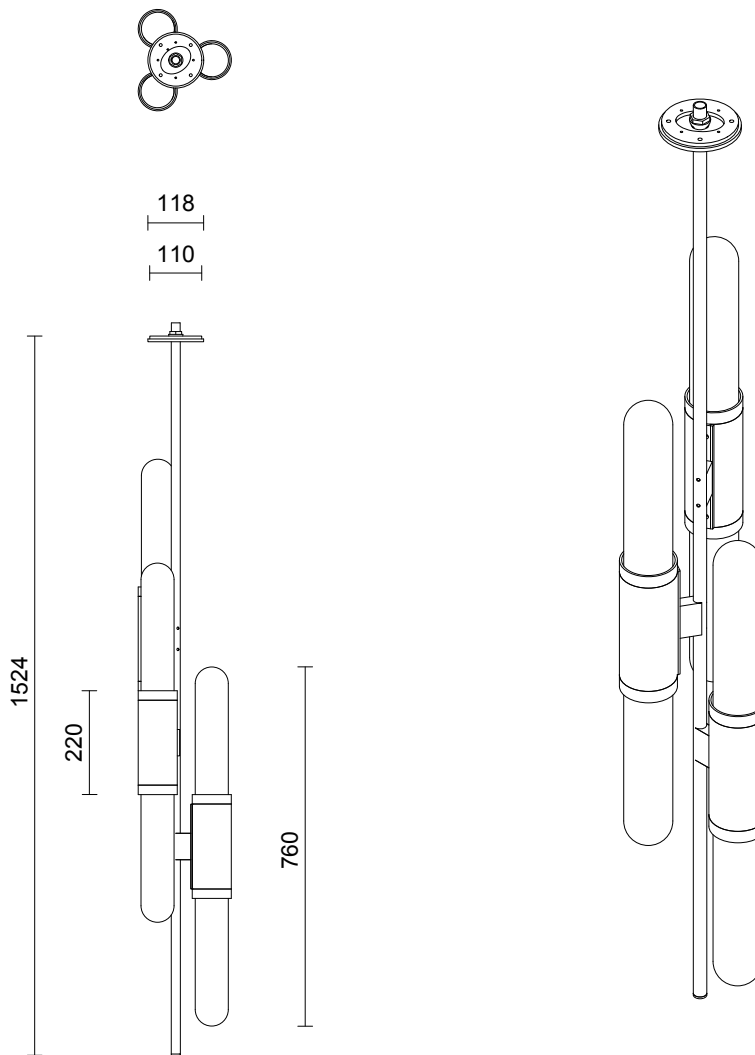

SCANDAL COLLECTION

STAGGERED PENDANT

SPECIFICATION SHEET

AUSTRALIA / INTERNATIONAL

SA_SP_AU_21V3

ABOUT SCANDAL

The unification of luxurious crafts exists through the Scandal Collection. Scandal casts a slim and finely considered silhouette. Notable for its barrel-like cuff and inlay Scandal's elongated proportions are capped end-to-end by rounded mouthblown glass that conceals the light source, exemplifying the quiet brilliance of artisanal glass and metalwork.

LEAD TIME

6 - 8 weeks

LIGHT SOURCE

6 x 12V 7W LED MR16 GU5.3

2700K warm white

3000 total lumen output

Dimmable

Lamps included

INSTALLATION

Supplied with external driver

CUSTOMISATION

Variations to rod length can be specified at time of order placement

Please note: minimum overall drop length of 1300mm

WEIGHT

14kg

FITTING FINISHES

Brass

Mid Bronze

Satin Nickel

Black Electroplate

INLAY

Brass Mesh

Silver Mesh

Rose Gold Mesh

Latte Leather

Navy Leather

SHADE COLOURS

Snow

Clear Fluted

CERTIFICATION

CE/AU

WARRANTY

3 years