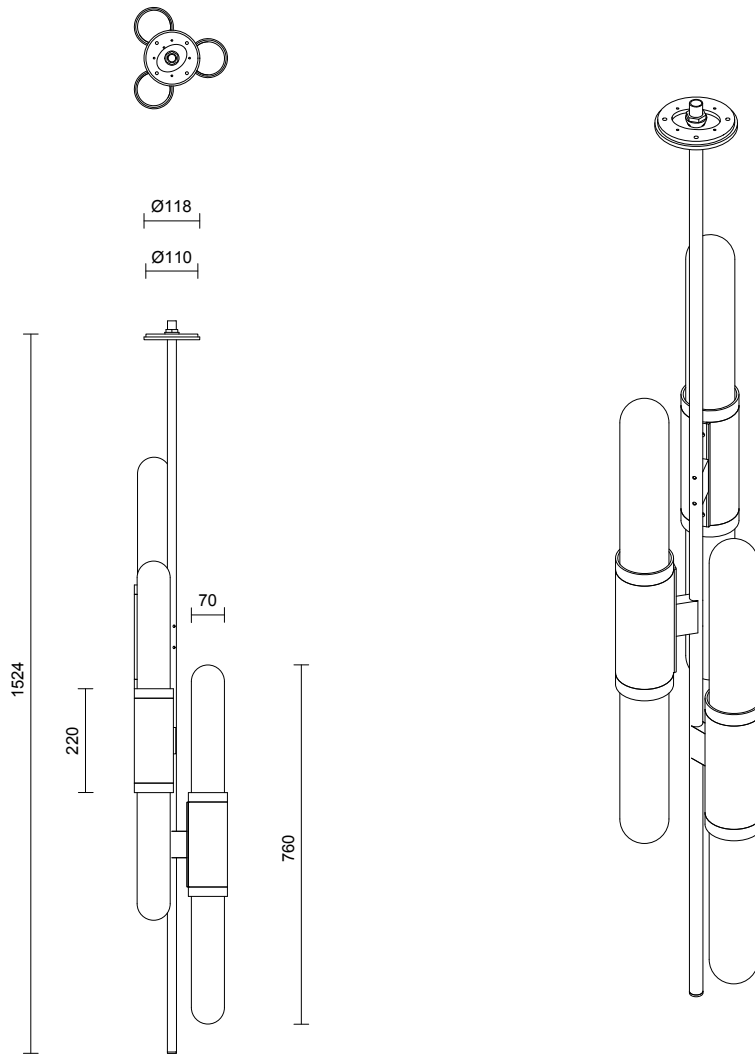

SCANDAL COLLECTION

STAGGERED PENDANT

SPECIFICATION SHEET

AUSTRALIA / INTERNATIONAL

SA_SP_AU_21V5

ABOUT SCANDAL

The unification of luxurious crafts exists through the Scandal Collection. Scandal casts a slim and finely considered silhouette. Notable for its barrel-like cuff and inlay Scandal's elongated proportions are capped end-to-end by rounded mouthblown glass that conceals the light source, exemplifying the quiet brilliance of artisanal glass and metalwork.

LEAD TIME

6 - 8 weeks

LIGHT SOURCE

6 x 12V 7W LED MR16 GU5.3

2700K warm white

3000 total lumen output

Dimmable

Lamps included

INSTALLATION

Supplied with external driver

ROD LENGTH

Minimum total drop length of

1395mm

WEIGHT

14kg

FITTING FINISHES

Brass

Mid Bronze

Satin Nickel

Black Electroplate

INLAY

Brass Mesh

Silver Mesh

Rose Gold Mesh

Latte Leather

Navy Leather

SHADE COLOURS

Snow

Clear Fluted

CERTIFICATION

CE/AU

WARRANTY

3 years