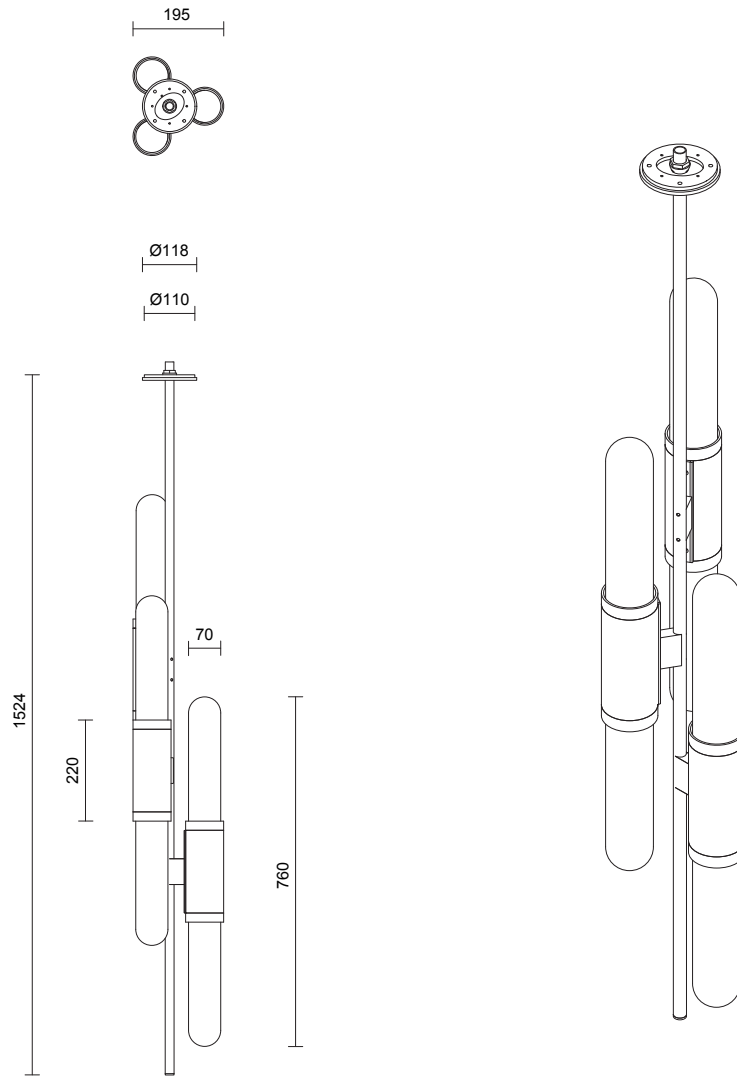

SCANDAL COLLECTION
STAGGERED PENDANT

SPECIFICATION SHEET
AUSTRALIA / INTERNATIONAL

SCANDAL COLLECTION

STAGGERED PENDANT

SPECIFICATION SHEET

AUSTRALIA / INTERNATIONAL

SA_SP_AU_21V6

ABOUT SCANDAL

The unification of luxurious crafts exists through the Scandal Collection. Scandal casts a slim and finely considered silhouette. Notable for its barrel-like cuff and inlay Scandal's elongated proportions are capped end-to-end by rounded mouthblown glass that conceals the light source, exemplifying the quiet brilliance of artisanal glass and metalwork.

LEAD TIME

6 - 8 weeks

LIGHT SOURCE

6 x 12V 7W LED MR16 GU5.3

2700K warm white

3000 total lumen output

Dimmable

Lamps included

INSTALLATION

Supplied with external driver

ROD LENGTH

Minimum total drop length of

1395mm

WEIGHT

14kg

FITTING FINISHES