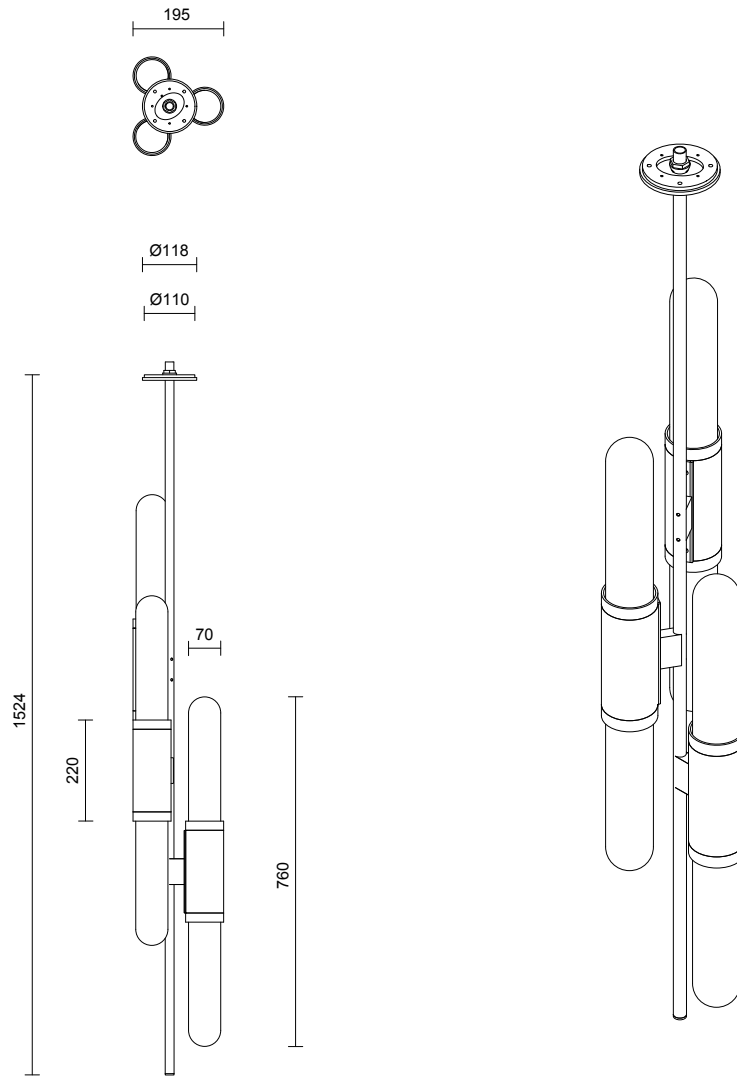

SCANDAL COLLECTION

STAGGERED PENDANT

SPECIFICATION SHEET

AUSTRALIA / INTERNATIONAL

SA_SP_AU_21V6

ABOUT SCANDAL

The unification of luxurious crafts exists through the Scandal Collection. Scandal casts a slim and finely considered silhouette. Notable for its barrel-like cuff and inlay Scandal's elongated proportions are capped end-to-end by rounded mouthblown glass that conceals the light source, exemplifying the quiet brilliance of artisanal glass and metalwork.

LEAD TIME

6 - 8 weeks

LIGHT SOURCE

6 x 12V 7W LED MR16 GU5.3
2700K warm white
3000 total lumen output
Dimmable
Lamps included

INSTALLATION

Supplied with external driver

ROD LENGTH

Minimum total drop length of
1395mm

WEIGHT

14kg

FITTING FINISHES

Brass
Mid Bronze
Satin Nickel
Black Electroplate

INLAY

Brass Mesh
Silver Mesh
Rose Gold Mesh
Latte Leather
Navy Leather

SHADE COLOURS

Snow
Clear Fluted

CERTIFICATION

CE/AU

WARRANTY

3 years