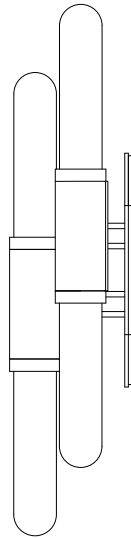

SCANDAL COLLECTION
STAGGERED WALL SCONCE

SPECIFICATION SHEET
AUSTRALIA / INTERNATIONAL

SCANDAL COLLECTION

STAGGERED WALL SCONCE

SPECIFICATION SHEET

AUSTRALIA / INTERNATIONAL

70

SA_SWS_AU_21V1

ABOUT SCANDAL

The unification of luxurious crafts exists through the Scandal Collection. Scandal casts a slim and finely considered silhouette. Notable for its barrel-like cuff and inlay Scandal's elongated proportions are capped end-to-end by rounded mouthblown glass that conceals the light source, exemplifying the quiet brilliance of artisanal glass and metalwork.

LEAD TIME

6 - 8 weeks

LIGHT SOURCE

4 x 12V 7W LED MR16 GU5.3

2700K warm white

2000 total lumen output

Dimmable

Lamps included

FITTING FINISHES

Brass

Mid Bronze

Satin Nickel

Black Electroplate

INLAY

Brass Mesh

Silver Mesh