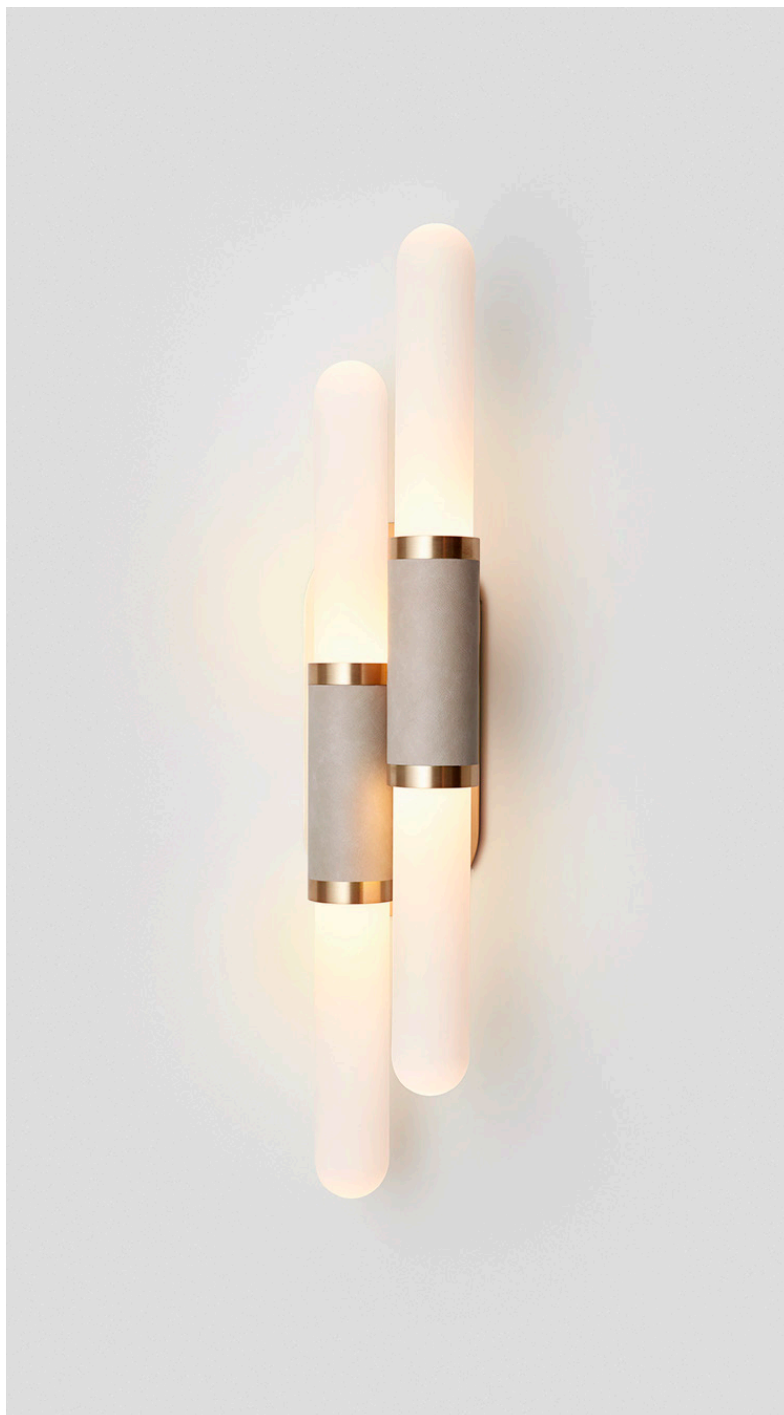

SCANDAL COLLECTION
STAGGERED WALL SCONCE

SPECIFICATION SHEET
AUSTRALIA / INTERNATIONAL

SCANDAL COLLECTION

STAGGERED WALL SCONCE

SPECIFICATION SHEET

AUSTRALIA / INTERNATIONAL

70

SA_SWS_AU_21V1

ABOUT SCANDAL

The unification of luxurious crafts exists through the Scandal Collection. Scandal casts a slim and finely considered silhouette. Notable for its barrel-like cuff and inlay Scandal's elongated proportions are capped end-to-end by rounded mouthblown glass that conceals the light source, exemplifying the quiet brilliance of artisanal glass and metalwork.

Rose Gold Mesh

Latte Leather

Navy Leather

SHADE COLOURS

Snow

Clear Fluted