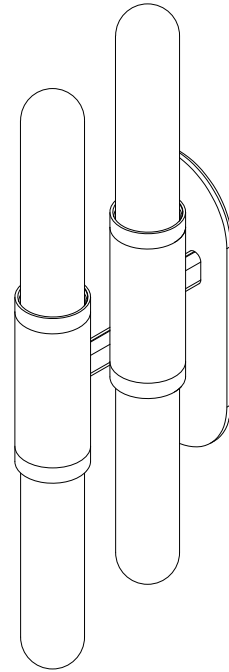

SCANDAL COLLECTION
STAGGERED WALL SCONCE

SPECIFICATION SHEET
AUSTRALIA / INTERNATIONAL

SCANDAL COLLECTION

STAGGERED WALL SCONCE

SPECIFICATION SHEET

AUSTRALIA / INTERNATIONAL

70

SA_SWS_AU_21V1

ABOUT SCANDAL

The unification of luxurious crafts exists through the Scandal Collection. Scandal casts a slim and finely considered silhouette. Notable for its barrel-like cuff and inlay Scandal's elongated proportions are capped end-to-end by rounded mouthblown glass that conceals the light source, exemplifying the quiet brilliance of artisanal glass and metalwork.

LEAD TIME

6 - 8 weeks

LIGHT SOURCE

4 x 12V 7W LED MR16 GU5.3

2700K warm white

2000 total lumen output

Dimmable

Lamps included