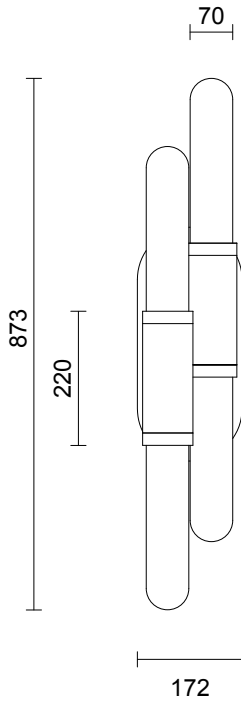

SCANDAL COLLECTION
STAGGERED WALL SCONCE

SPECIFICATION SHEET
AUSTRALIA / INTERNATIONAL

SCANDAL COLLECTION

STAGGERED WALL SCONCE

SPECIFICATION SHEET

AUSTRALIA / INTERNATIONAL

70

SA_SWS_AU_21V1

ABOUT SCANDAL

The unification of luxurious crafts exists through the Scandal Collection. Scandal casts a slim and finely considered silhouette. Notable for its barrel-like cuff and inlay Scandal's elongated proportions are capped end-to-end by rounded mouthblown glass that conceals the light source, exemplifying the quiet brilliance of artisanal glass and metalwork.

LEAD TIME

6 - 8 weeks

LIGHT SOURCE

4 x 12V 7W LED MR16 GU5.3

2700K warm white

2000 total lumen output

Dimmable

Lamps included