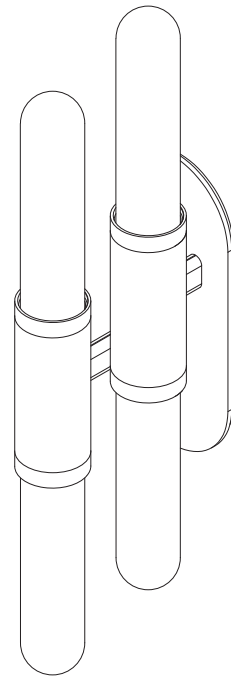

SCANDAL COLLECTION
STAGGERED WALL SCONCE

SPECIFICATION SHEET
AUSTRALIA / INTERNATIONAL

ARTICOLO

SCANDAL COLLECTION

STAGGERED WALL SCONCE

SPECIFICATION SHEET

AUSTRALIA / INTERNATIONAL

SA_SWS_AU_21V3

ABOUT SCANDAL

The unification of luxurious crafts exists through the Scandal Collection. Scandal casts a slim and finely considered silhouette. Notable for its barrel-like cuff and inlay Scandal's elongated proportions are capped end-to-end by rounded mouthblown glass that conceals the light source, exemplifying the quiet brilliance of artisanal glass and metalwork.

LEAD TIME

6 - 8 weeks

LIGHT SOURCE

4 x 12V 7W LED MR16 GU5.3

2700K warm white

2000 total lumen output

Dimmable

Lamps included