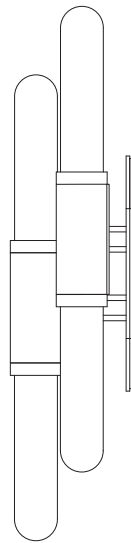

SCANDAL COLLECTION
STAGGERED WALL SCONCE

SPECIFICATION SHEET
AUSTRALIA / INTERNATIONAL

ARTICOLO

SCANDAL COLLECTION

STAGGERED WALL SCONCE

SPECIFICATION SHEET

AUSTRALIA / INTERNATIONAL

SA_SWS_AU_21V3

ABOUT SCANDAL

The unification of luxurious crafts exists through the Scandal Collection. Scandal casts a slim and finely considered silhouette. Notable for its barrel-like cuff and inlay Scandal's elongated proportions are capped end-to-end by rounded mouthblown glass that conceals the light source, exemplifying the quiet brilliance of artisanal glass and metalwork.

LEAD TIME

6 - 8 weeks

LIGHT SOURCE

4 x 12V 7W LED MR16 GU5.3

2700K warm white

2000 total lumen output

Dimmable

Lamps included

FITTING FINISHES

Brass

Mid Bronze

Satin Nickel

Black Electroplate

INLAY

Brass Mesh

Silver Mesh