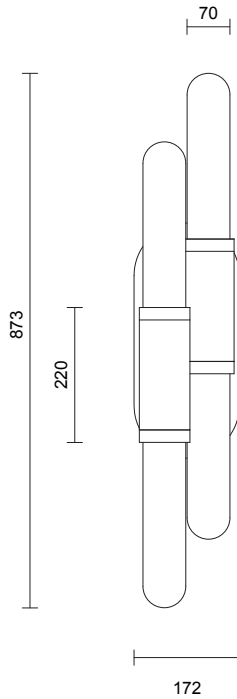

SCANDAL COLLECTION
STAGGERED WALL SCONCE

SPECIFICATION SHEET
AUSTRALIA / INTERNATIONAL

ARTICOLO

SCANDAL COLLECTION

STAGGERED WALL SCONCE

SPECIFICATION SHEET

AUSTRALIA / INTERNATIONAL

SA_SWS_AU_21V3

ABOUT SCANDAL

The unification of luxurious crafts exists through the Scandal Collection. Scandal casts a slim and finely considered silhouette. Notable for its barrel-like cuff and inlay Scandal's elongated proportions are capped end-to-end by rounded mouthblown glass that conceals the light source, exemplifying the quiet brilliance of artisanal glass and metalwork.

LEAD TIME

6 - 8 weeks

LIGHT SOURCE

4 x 12V 7W LED MR16 GU5.3

2700K warm white

2000 total lumen output

Dimmable

Lamps included