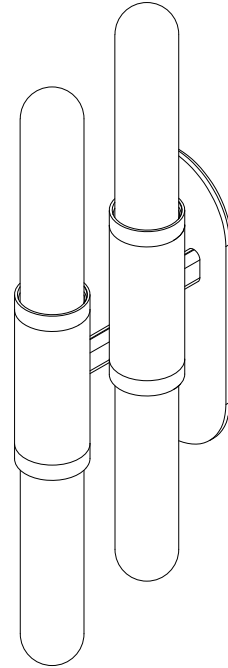

SCANDAL COLLECTION

STAGGERED WALL SCONCE

SPECIFICATION SHEET

NORTH AMERICA

SA_SWS_UL_21V1

ABOUT SCANDAL

The unification of luxurious crafts exists through the Scandal Collection. Scandal casts a slim and finely considered silhouette. Notable for its barrel-like cuff and inlay Scandal's elongated proportions are capped end-to-end by rounded mouthblown glass that conceals the light source, exemplifying the quiet brilliance of artisanal glass and metalwork.

LEAD TIME

8 - 10 weeks

LIGHT SOURCE

4 x 12V 7W LED MR16 GU5.3
2700K warm white
2000 total lumen output
Dimmable
Lamps included

INSTALLATION

Supplied with external driver
and mounting plate to fit
4.0/3.5 Jbox

WEIGHT

24 lb

CERTIFICATION

US/ETL/CA

WARRANTY

3 years

FITTING FINISHES

Brass
Mid Bronze
Satin Nickel
Black Electroplate

INLAY

Brass Mesh
Silver Mesh
Rose Gold Mesh
Latte Leather
Navy Leather

SHADE COLOURS

Snow
Clear Fluted