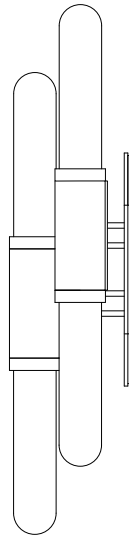

SCANDAL COLLECTION

STAGGERED WALL SCONCE

SPECIFICATION SHEET

NORTH AMERICA

SA_SWS_UL_21V1

ABOUT SCANDAL

The unification of luxurious crafts exists through the Scandal Collection. Scandal casts a slim and finely considered silhouette. Notable for its barrel-like cuff and inlay Scandal's elongated proportions are capped end-to-end by rounded mouthblown glass that conceals the light source, exemplifying the quiet brilliance of artisanal glass and metalwork.

LEAD TIME

8 - 10 weeks

LIGHT SOURCE

4 x 12V 7W LED MR16 GU5.3
2700K warm white
2000 total lumen output
Dimmable
Lamps included

INSTALLATION

Supplied with external driver
and mounting plate to fit
4.0/3.5 Jbox

WEIGHT

24 lb

CERTIFICATION

US/ETL/CA

WARRANTY

3 years

FITTING FINISHES

Brass
Mid Bronze
Satin Nickel
Black Electroplate

INLAY

Brass Mesh
Silver Mesh
Rose Gold Mesh
Latte Leather
Navy Leather

SHADE COLOURS

Snow
Clear Fluted