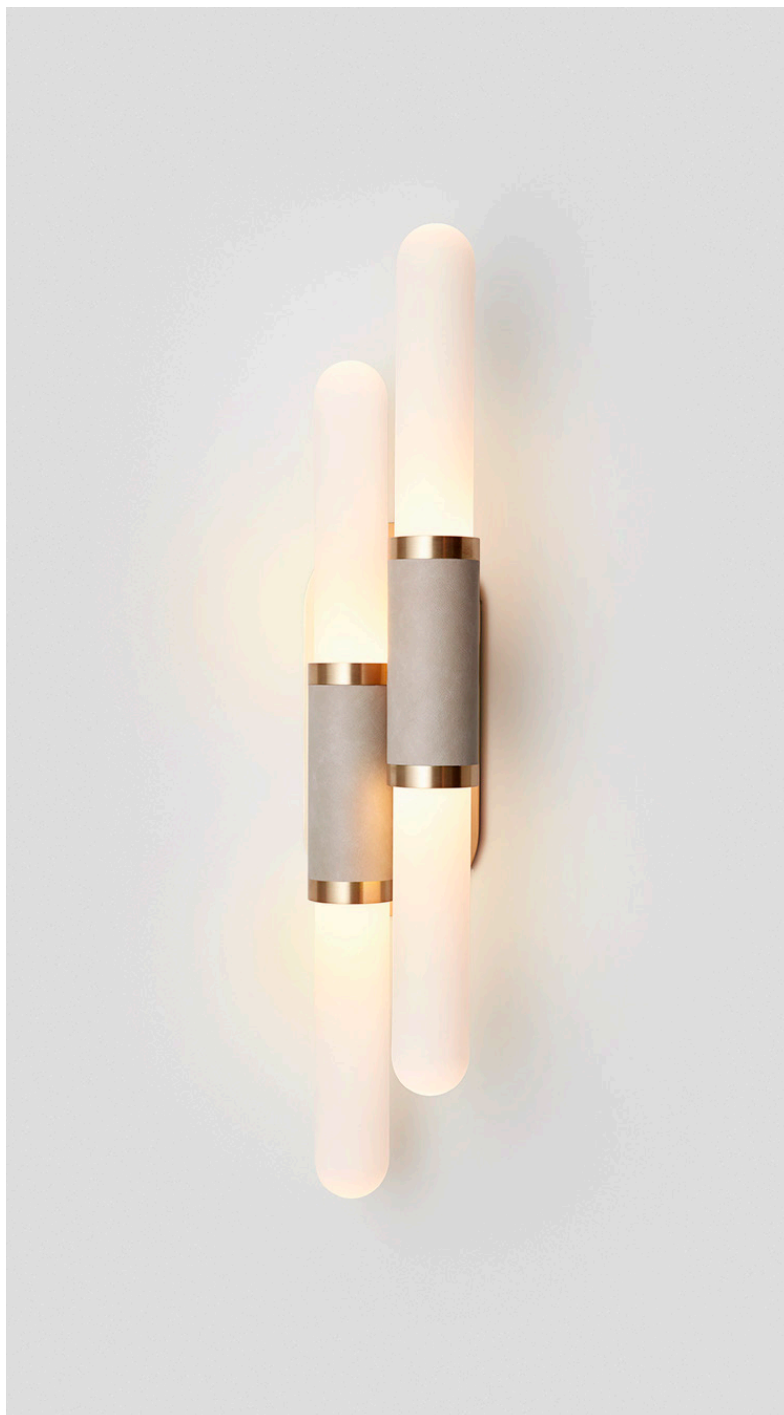

SCANDAL COLLECTION  
STAGGERED WALL SCONCE

SPECIFICATION SHEET  
NORTH AMERICA

ARTICOLO

# SCANDAL COLLECTION

## STAGGERED WALL SCONCE

### ABOUT SCANDAL

The unification of luxurious crafts exists through the Scandal Collection. Scandal casts a slim and finely considered silhouette. Notable for its barrel-like cuff and inlay Scandal's elongated proportions are capped end-to-end by rounded mouthblown glass that conceals the light source, exemplifying the quiet brilliance of artisanal glass and metalwork.