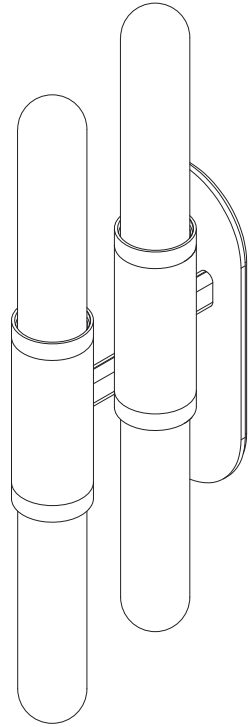

SCANDAL COLLECTION
STAGGERED WALL SCONCE

SPECIFICATION SHEET
NORTH AMERICA

ARTICOLO

SCANDAL COLLECTION

STAGGERED WALL SCONCE

SPECIFICATION SHEET

NORTH AMERICA

SA_SWS_UL_21V3

ABOUT SCANDAL

The unification of luxurious crafts exists through the Scandal Collection. Scandal casts a slim and finely considered silhouette. Notable for its barrel-like cuff and inlay Scandal's elongated proportions are capped end-to-end by rounded mouthblown glass that conceals the light source, exemplifying the quiet brilliance of artisanal glass and metalwork.

WEIGHT

24 lb

CERTIFICATION

US/ETL/CA

WARRANTY

3 years

FITTING FINISHES

Brass
Mid Bronze
Satin Nickel
Black Electroplate