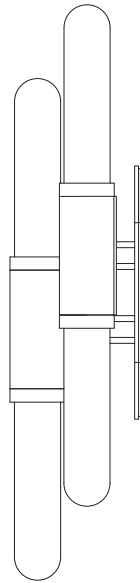

SCANDAL COLLECTION
STAGGERED WALL SCONCE

SPECIFICATION SHEET
NORTH AMERICA

ARTICOLO

SCANDAL COLLECTION

STAGGERED WALL SCONCE

SPECIFICATION SHEET

NORTH AMERICA

SA_SWS_UL_21V3

ABOUT SCANDAL

The unification of luxurious crafts exists through the Scandal Collection. Scandal casts a slim and finely considered silhouette. Notable for its barrel-like cuff and inlay Scandal's elongated proportions are capped end-to-end by rounded mouthblown glass that conceals the light source, exemplifying the quiet brilliance of artisanal glass and metalwork.

WEIGHT

24 lb

CERTIFICATION

US/ETL/CA

WARRANTY

3 years

FITTING FINISHES

Brass
Mid Bronze
Satin Nickel
Black Electroplate