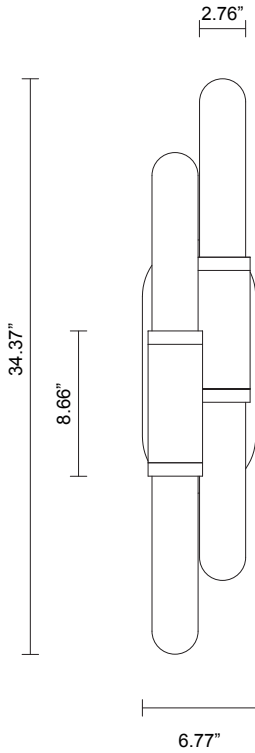

SCANDAL COLLECTION
STAGGERED WALL SCONCE

SPECIFICATION SHEET
NORTH AMERICA

ARTICOLO

SCANDAL COLLECTION

STAGGERED WALL SCONCE

SPECIFICATION SHEET

NORTH AMERICA

SA_SWS_UL_21V3

ABOUT SCANDAL

The unification of luxurious crafts exists through the Scandal Collection. Scandal casts a slim and finely considered silhouette. Notable for its barrel-like cuff and inlay Scandal's elongated proportions are capped end-to-end by rounded mouthblown glass that conceals the light source, exemplifying the quiet brilliance of artisanal glass and metalwork.

LEAD TIME

8 - 10 weeks

LIGHT SOURCE

4 x 12V 7W LED MR16 GU5.3
2700K warm white
2000 total lumen output
Dimmable
Lamps included

INSTALLATION

Supplied with external driver
and mounting plate to fit
4.0/3.5 Jbox

WEIGHT

24 lb

CERTIFICATION

US/ETL/CA

WARRANTY

3 years

FITTING FINISHES

Brass
Mid Bronze
Satin Nickel
Black Electroplate