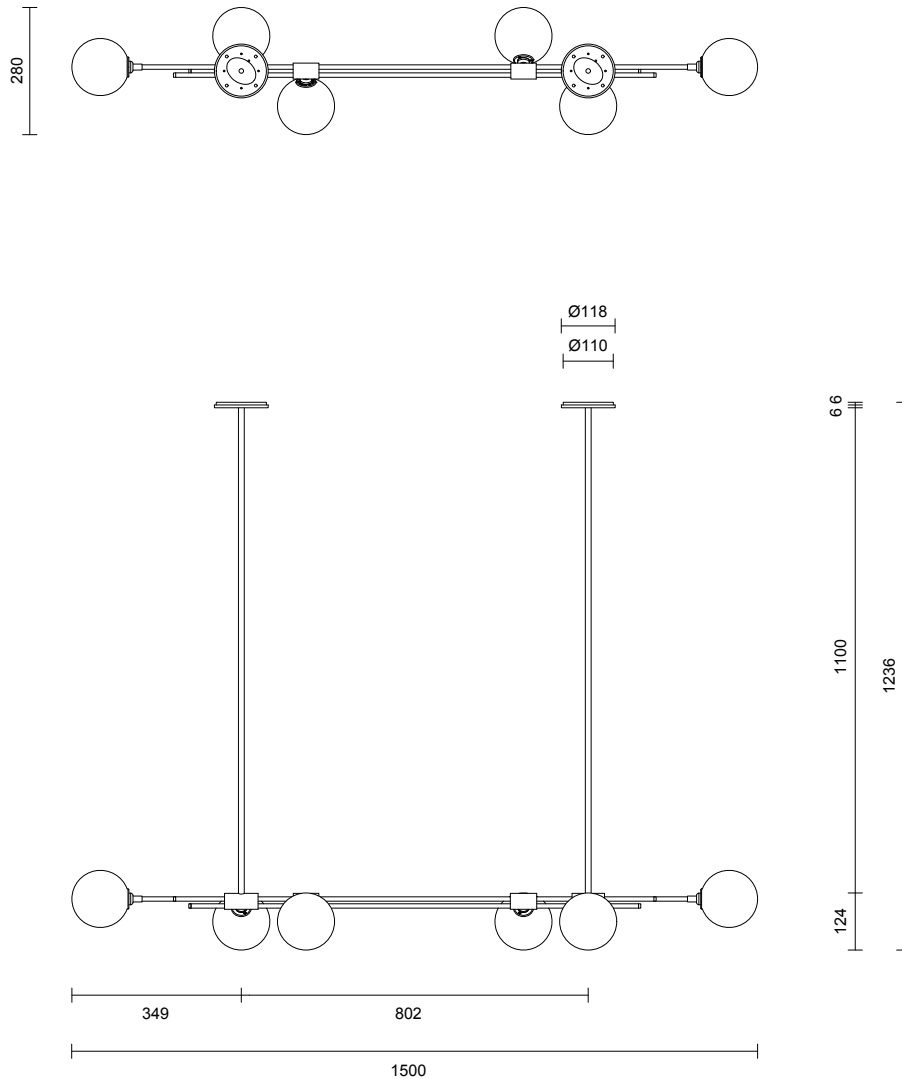

TRILOGY COLLECTION

HORIZONTAL PENDANT

SPECIFICATION SHEET

AUSTRALIA / INTERNATIONAL

TR_HP_AU_21V5

ABOUT TRILOGY

Trilogy collection exemplifies contemporary sophistication of yesteryear drawing from art deco imaginings with staggered rods, jewel like cuff detailing and mouth-blown orbs.

Showcasing deceptively sophisticated engineering, a hallmark of Articolo's growing body of work, the breath-taking Trilogy marries finely crafted metalwork with the superb beauty of artisan glass.

LEAD TIME

6 - 8 weeks

LIGHT SOURCE

6 x 12V G4 2W LED bipin
2700K warm white
1200 total lumen output
Dimmable
Lamps included

INSTALLATION

Supplied with external driver

ROD LENGTH

Rod lengths range between
400mm - 1600mm, in
increments of 100mm.

WEIGHT

12kg

FITTING FINISHES

Brass
Mid Bronze
Satin Nickel
Black Electroplate

SHADE COLOURS

Snow
Scandi
Spoti Black
Spoti White
Drunken Emerald
Tea
Frosted Tea
Fizi (weight: 20kg)

CERTIFICATION

CE/AU

WARRANTY

3 years