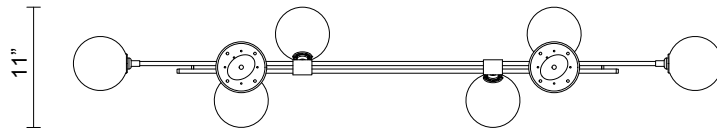

TRIOLOGY COLLECTION

HORIZONTAL PENDANT

SPECIFICATION SHEET

NORTH AMERICA

TR_HP_UL_21V1

ABOUT TRIOLOGY

Trilogy collection exemplifies contemporary sophistication of yesteryear drawing from art deco imaginings with staggered rods, jewel like cuff detailing and mouth-blown orbs.

Showcasing deceptively sophisticated engineering, a hallmark of Articolo's growing body of work, the breath-taking Trilogy marries finely crafted metalwork with the superb beauty of artisan glass.

LEAD TIME

8 - 10 weeks

LIGHT SOURCE

6 x 12V G4 2.5W LED bipin
2700k warm white
1500 total lumen output
Dimmable
Lamps included

INSTALLATION

Supplied with external driver and mounting plate to fit 4.0/3.5 Jbox

CUSTOMISATION

Standard drop length up to 47". Additional charge will apply for longer drop lengths, price upon request.

WEIGHT

26.5 lb

FITTING FINISHES

Brass
Mid Bronze
Satin Nickel
Black Electroplate

SHADE COLOURS

White Frost
Scandi
Spoti Black
Spoti White
Drunken Emerald
Tea
Frosted Tea
(Fizi cannot be applied to this fixture due to weight)

CERTIFICATION

US/ETL/CA

WARRANTY

3 years