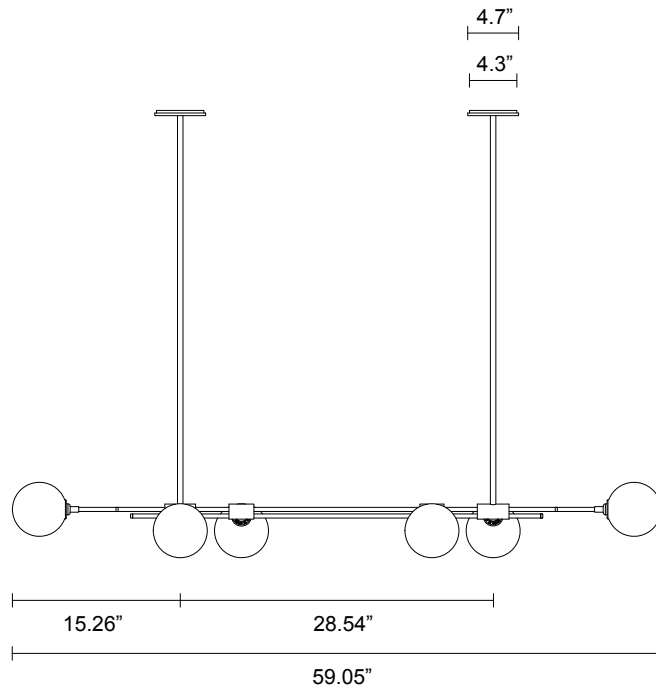

TRIOLOGY COLLECTION

HORIZONTAL PENDANT

SPECIFICATION SHEET

NORTH AMERICA

TR_HP_UL_21V1

ABOUT TRIOLOGY

Trilogy collection exemplifies contemporary sophistication of yesteryear drawing from art deco imaginings with staggered rods, jewel like cuff detailing and mouth-blown orbs.

Showcasing deceptively sophisticated engineering, a hallmark of Articolo's growing body of work, the breath-taking Trilogy marries finely crafted metalwork with the superb beauty of artisan glass.

LEAD TIME

8 - 10 weeks

LIGHT SOURCE

6 x 12V G4 2.5W LED bipin
2700k warm white
1500 total lumen output
Dimmable
Lamps included

INSTALLATION

Supplied with external driver and mounting plate to fit 4.0/3.5 Jbox

CUSTOMISATION

Standard drop length up to 47". Additional charge will apply for longer drop lengths, price upon request.

WEIGHT

26.5 lb

FITTING FINISHES

Brass
Mid Bronze
Satin Nickel
Black Electroplate

SHADE COLOURS

White Frost
Scandi
Spoti Black
Spoti White
Drunken Emerald
Tea
Frosted Tea
(Fizi cannot be applied to this fixture due to weight)

CERTIFICATION

US/ETL/CA

WARRANTY

3 years