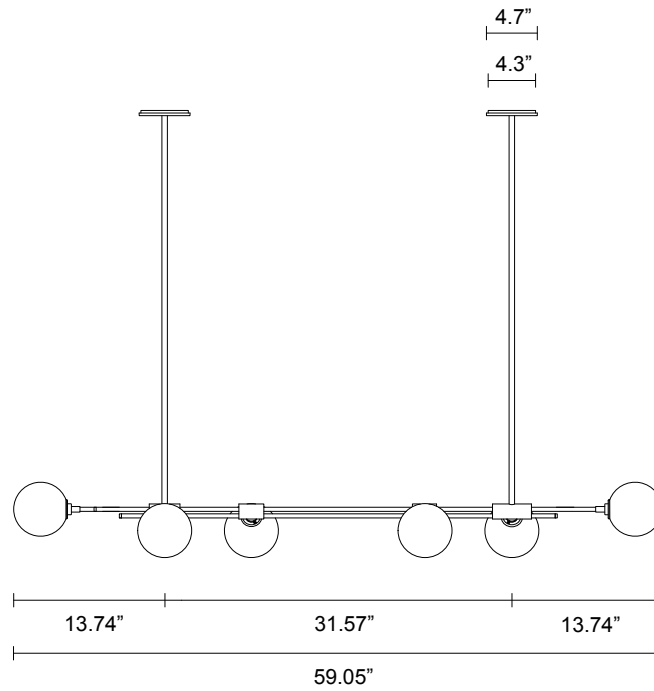

TRILOGY COLLECTION

HORIZONTAL PENDANT

SPECIFICATION SHEET

NORTH AMERICA

TR_HP_UL_21V2

ABOUT TRILOGY

Trilogy collection exemplifies contemporary sophistication of yesteryear drawing from art deco imaginings with staggered rods, jewel like cuff detailing and mouth-blown orbs.

Showcasing deceptively sophisticated engineering, a hallmark of Articolo's growing body of work, the breath-taking Trilogy marries finely crafted metalwork with the superb beauty of artisan glass.

LEAD TIME

8 - 10 weeks

LIGHT SOURCE

6 x 12V G4 2.5W LED bipin
2700k warm white
1500 total lumen output
Dimmable
Lamps included

INSTALLATION

Supplied with external driver and mounting plate to fit 4.0/3.5 Jbox

CUSTOMISATION

Standard drop length up to 47". Additional charge will apply for longer drop lengths, price upon request.

WEIGHT

26.5 lb

FITTING FINISHES

Brass
Mid Bronze
Satin Nickel
Black Electroplate

SHADE COLOURS

White Frost
Scandi
Spoti Black
Spoti White
Drunken Emerald
Tea
Frosted Tea
Fizi (weight: 43 lb)

CERTIFICATION

US/ETL/CA

WARRANTY

3 years