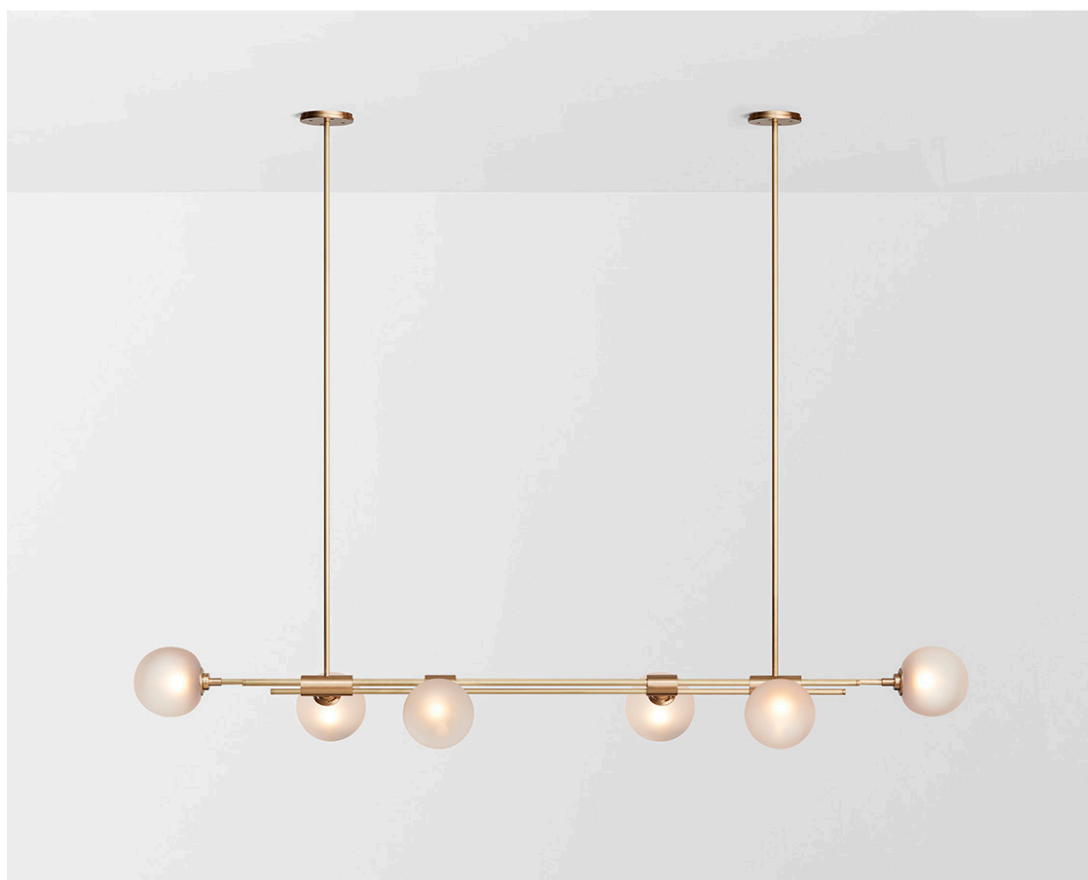

TRILOGY COLLECTION
HORIZONTAL PENDANT

SPECIFICATION SHEET
NORTH AMERICA

ARTICOLO

TRILOGY COLLECTION

HORIZONTAL PENDANT

SPECIFICATION SHEET

NORTH AMERICA

TR_HP_UL_21V2

ABOUT TRILOGY

Trilogy collection exemplifies contemporary sophistication of yesteryear drawing from art deco imaginings with staggered rods, jewel like cuff detailing and mouth-blown orbs.

Showcasing deceptively sophisticated engineering, a hallmark of Articolo's growing body of work, the breath-taking Trilogy marries finely crafted metalwork with the superb beauty of artisan glass.

LEAD TIME

8 - 10 weeks

LIGHT SOURCE

6 x 12V G4 2.5W LED bipin
2700k warm white
1500 total lumen output
Dimmable
Lamps included

INSTALLATION

Supplied with external driver and mounting plate to fit 4.0/3.5 Jbox

CUSTOMISATION

Standard drop length up to 47". Additional charge will apply for longer drop lengths, price upon request.

WEIGHT

26.5 lb

FITTING FINISHES

Brass
Mid Bronze
Satin Nickel
Black Electroplate

SHADE COLOURS