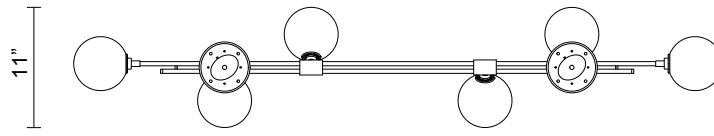

TRILOGY COLLECTION

HORIZONTAL PENDANT

SPECIFICATION SHEET

NORTH AMERICA

TR_HP_UL_21V2

ABOUT TRILOGY

Trilogy collection exemplifies contemporary sophistication of yesteryear drawing from art deco imaginings with staggered rods, jewel like cuff detailing and mouth-blown orbs.

Showcasing deceptively sophisticated engineering, a hallmark of Articolo's growing body of work, the breath-taking Trilogy marries finely crafted metalwork with the superb beauty of artisan glass.

LEAD TIME

8 - 10 weeks

LIGHT SOURCE

6 x 12V G4 2.5W LED bipin
2700k warm white
1500 total lumen output
Dimmable
Lamps included

INSTALLATION

Supplied with external driver and mounting plate to fit 4.0/3.5 Jbox

CUSTOMISATION

Standard drop length up to 47". Additional charge will apply for longer drop lengths, price upon request.

WEIGHT

26.5 lb

FITTING FINISHES

Brass
Mid Bronze
Satin Nickel
Black Electroplate

SHADE COLOURS

White Frost
Scandi
Spoti Black
Spoti White
Drunken Emerald
Tea
Frosted Tea
Fizi (weight: 43 lb)

CERTIFICATION

US/ETL/CA

WARRANTY

3 years