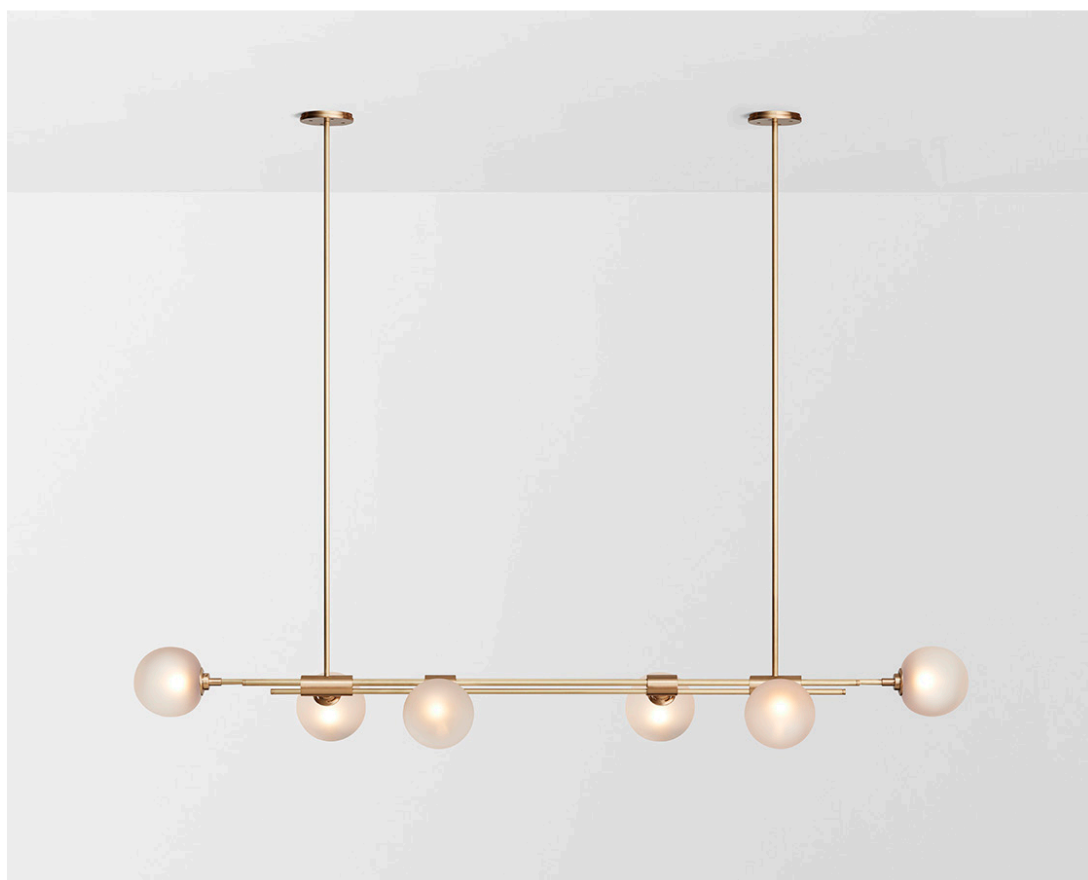

TRILOGY COLLECTION
HORIZONTAL PENDANT

SPECIFICATION SHEET
NORTH AMERICA

TRILOGY COLLECTION

HORIZONTAL PENDANT

SPECIFICATION SHEET

NORTH AMERICA

TR_HP_UL_21V5

ABOUT TRILOGY

Trilogy collection exemplifies contemporary sophistication of yesteryear drawing from art deco imaginings with staggered rods, jewel like cuff detailing and mouth-blown orbs.

Showcasing deceptively sophisticated engineering, a hallmark of Articolo's growing body of work, the breath-taking Trilogy marries finely crafted metalwork with the superb beauty of artisan glass.

LEAD TIME

8 - 10 weeks

LIGHT SOURCE

6 x 12V G4 2.5W LED bipin
2700k warm white
1500 total lumen output
Dimmable
Lamps included

INSTALLATION

Supplied with external driver and mounting plate to fit 4.0/3.5 Jbox

ROD LENGTH

Rod lengths range between 15.75" (400mm) - 63" (1600mm), in increments of 3.94" (100mm).

WEIGHT

26.5 lb

FITTING FINISHES

Brass
Mid Bronze
Satin Nickel
Black Electroplate

SHADE COLOURS

Snow
Scandi
Spoti Black
Spoti White
Drunken Emerald
Tea
Frosted Tea
Fizi (weight: 43 lb)