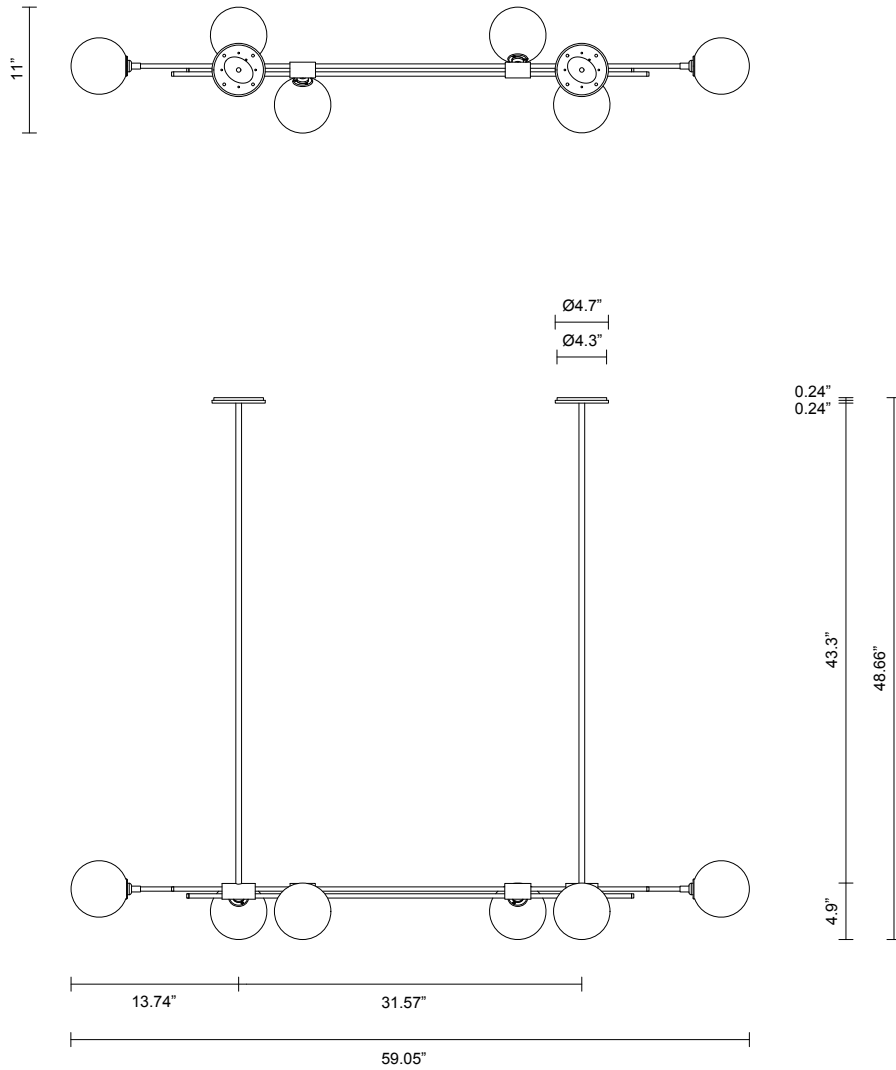

TRILOGY COLLECTION
HORIZONTAL PENDANT

SPECIFICATION SHEET
NORTH AMERICA

TRILOGY COLLECTION

HORIZONTAL PENDANT

SPECIFICATION SHEET

NORTH AMERICA

TR_HP_UL_21V5

ABOUT TRILOGY

LEAD TIME

8 - 10 weeks

LIGHT SOURCE

6 x 12V G4 2.5W LED bipin
2700k warm white
1500 total lumen output
Dimmable
Lamps included

INSTALLATION

Supplied with external driver and mounting plate to fit 4.0/3.5 Jbox

ROD LENGTH

Rod lengths range between 15.75" (400mm) - 63" (1600mm), in increments of 3.94" (100mm).

WEIGHT

26.5 lb

FITTING FINISHES

Brass
Mid Bronze
Satin Nickel
Black Electroplate

SHADE COLOURS

Snow
Scandi
Spoti Black
Spoti White
Drunken Emerald
Tea
Frosted Tea
Fizi (weight: 43 lb)