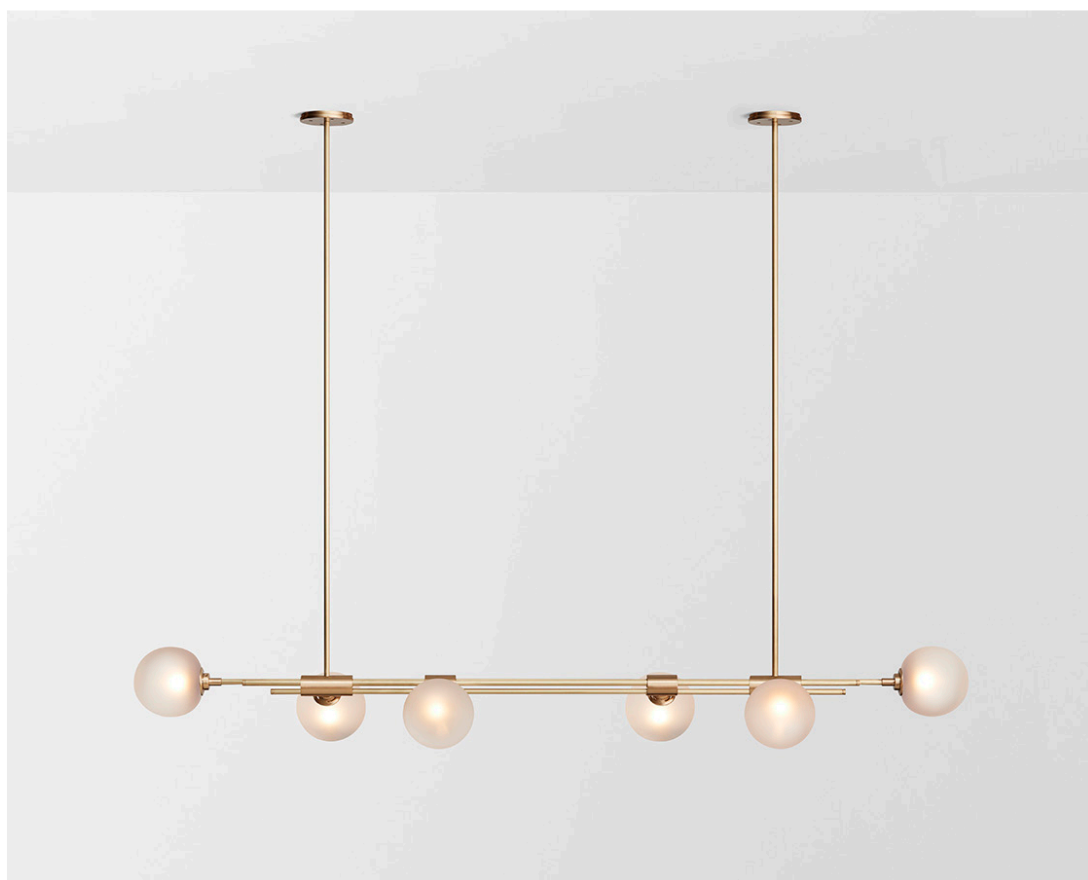

TRILOGY COLLECTION
HORIZONTAL PENDANT

SPECIFICATION SHEET
NORTH AMERICA

TRILOGY COLLECTION

HORIZONTAL PENDANT

SPECIFICATION SHEET

NORTH AMERICA

TR_HP_UL_22V1

ABOUT TRILOGY

Trilogy collection exemplifies contemporary sophistication of yesteryear drawing from art deco imaginings with staggered rods, jewel like cuff detailing and mouth-blown orbs.

Showcasing deceptively sophisticated engineering, a hallmark of Articolo's growing body of work, the breath-taking Trilogy marries finely crafted metalwork with the superb beauty of artisan glass.

LEAD TIME

8 - 10 weeks

LIGHT SOURCE

6 x 12V G4 2.5W LED bipin
2700k warm white
1500 total lumen output
Dimmable
Lamps included

INSTALLATION

Supplied with external driver and mounting plate to fit 4.0/3.5 Jbox

ROD LENGTH

Rod lengths range between 15.75" (400mm) - 63" (1600mm), in increments of 3.94" (100mm).

WEIGHT

26.5 lb

FITTING FINISHES

Brass
Mid Bronze
Satin Nickel
Black Electroplate

SHADE COLOURS

Snow
Spoti Black
Spoti White
Drunken Emerald
Tea
Frosted Tea
Fizi (weight: 43 lb)