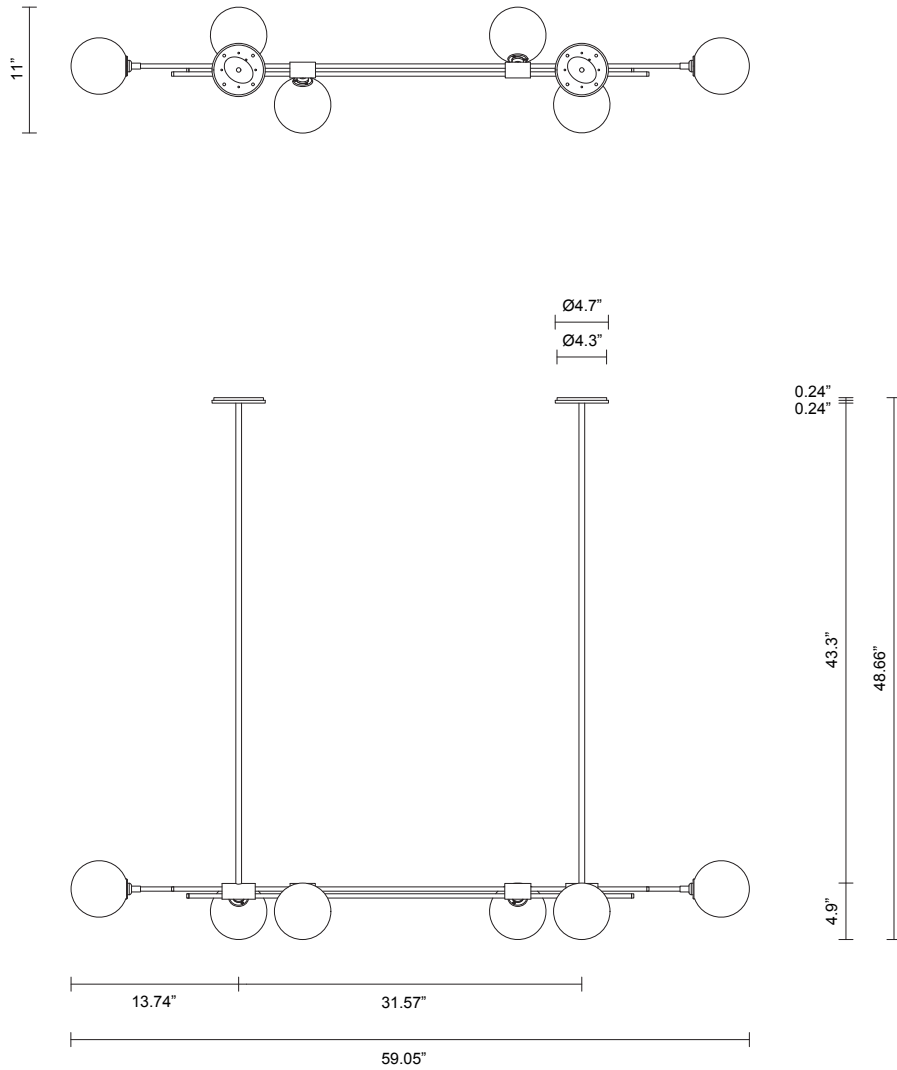

TRILOGY COLLECTION
HORIZONTAL PENDANT

SPECIFICATION SHEET
NORTH AMERICA

TRILOGY COLLECTION

HORIZONTAL PENDANT

SPECIFICATION SHEET

NORTH AMERICA

TR_HP_UL_22V1

ABOUT TRILOGY

LEAD TIME

8 - 10 weeks

LIGHT SOURCE

6 x 12V G4 2.5W LED bipin
2700k warm white
1500 total lumen output
Dimmable
Lamps included

INSTALLATION

Supplied with external driver and mounting plate to fit 4.0/3.5 Jbox

ROD LENGTH

Rod lengths range between 15.75" (400mm) - 63" (1600mm), in increments of 3.94" (100mm).

WEIGHT

26.5 lb

FITTING FINISHES

Brass
Mid Bronze
Satin Nickel
Black Electroplate

SHADE COLOURS

Snow
Spoti Black
Spoti White
Drunken Emerald
Tea
Frosted Tea
Fizi (weight: 43 lb)