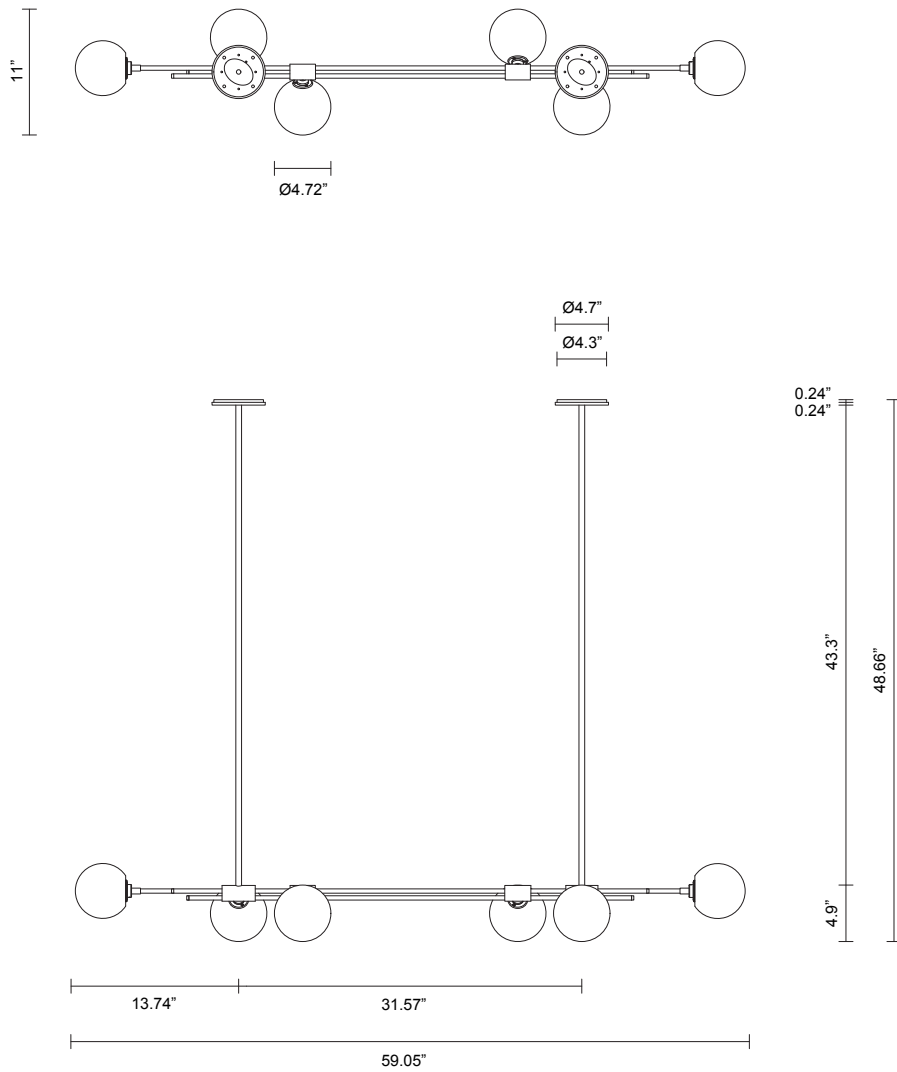

TRILOGY COLLECTION
HORIZONTAL PENDANT

SPECIFICATION SHEET
NORTH AMERICA

TRIOLOGY COLLECTION

HORIZONTAL PENDANT

SPECIFICATION SHEET

NORTH AMERICA

TR_HP_UL_22V2

ABOUT TRILOGY

LEAD TIME

8 - 10 weeks

LIGHT SOURCE

6 x 12V G4 2.5W LED bipin
2700k warm white
1500 total lumen output
Dimmable
Lamps included

INSTALLATION

Supplied with external driver and mounting plate to fit 4.0/3.5 Jbox

ROD LENGTH

Rod lengths range between $15.75''$ (400mm) - $63''$ (1600mm), in increments of $3.94''$ (100mm).

WEIGHT

26.5 lb

FITTING FINISHES

Brass
Mid Bronze
Satin Nickel
Black Electroplate

SHADE COLOURS

Snow
Spoti Black
Spoti White
Drunken Emerald
Tea
Frosted Tea
Fizi (weight: 43 lb)