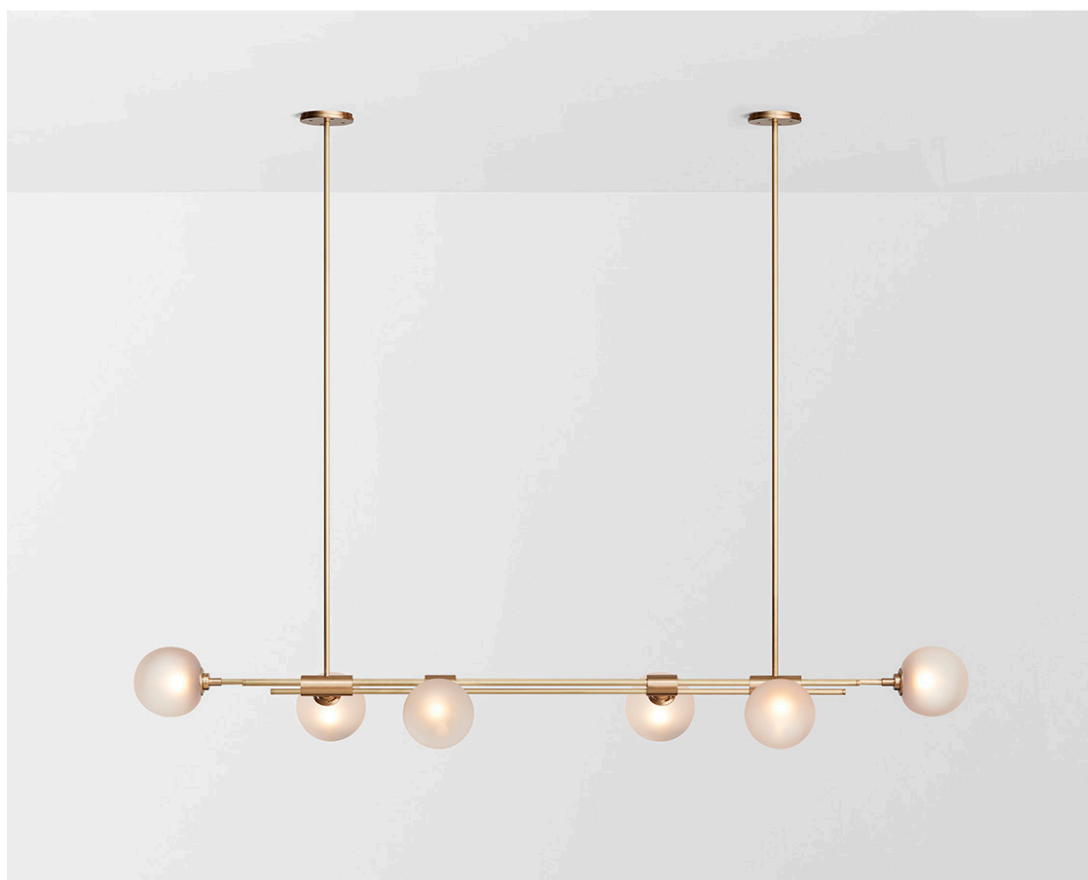

TRILOGY COLLECTION
HORIZONTAL PENDANT

SPECIFICATION SHEET
NORTH AMERICA

TRIOLOGY COLLECTION

HORIZONTAL PENDANT

SPECIFICATION SHEET

NORTH AMERICA

TR_HP_UL_22V2

ABOUT TRILOGY

Trilogy collection exemplifies contemporary sophistication of yesteryear drawing from art deco imaginings with staggered rods, jewel like cuff detailing and mouth-blown orbs.

Showcasing deceptively sophisticated engineering, a hallmark of Articolo's growing body of work, the breath-taking Trilogy marries finely crafted metalwork with the superb beauty of artisan glass.

LEAD TIME

8 - 10 weeks

LIGHT SOURCE

6 x 12V G4 2.5W LED bipin
2700k warm white
1500 total lumen output
Dimmable
Lamps included

INSTALLATION

Supplied with external driver and mounting plate to fit 4.0/3.5 Jbox

ROD LENGTH

Rod lengths range between $15.75''$ (400mm) - $63''$ (1600mm), in increments of $3.94''$ (100mm).

WEIGHT

26.5 lb

FITTING FINISHES

Brass
Mid Bronze
Satin Nickel
Black Electroplate

SHADE COLOURS

Snow
Spoti Black
Spoti White
Drunken Emerald
Tea
Frosted Tea
Fizi (weight: 43 lb)