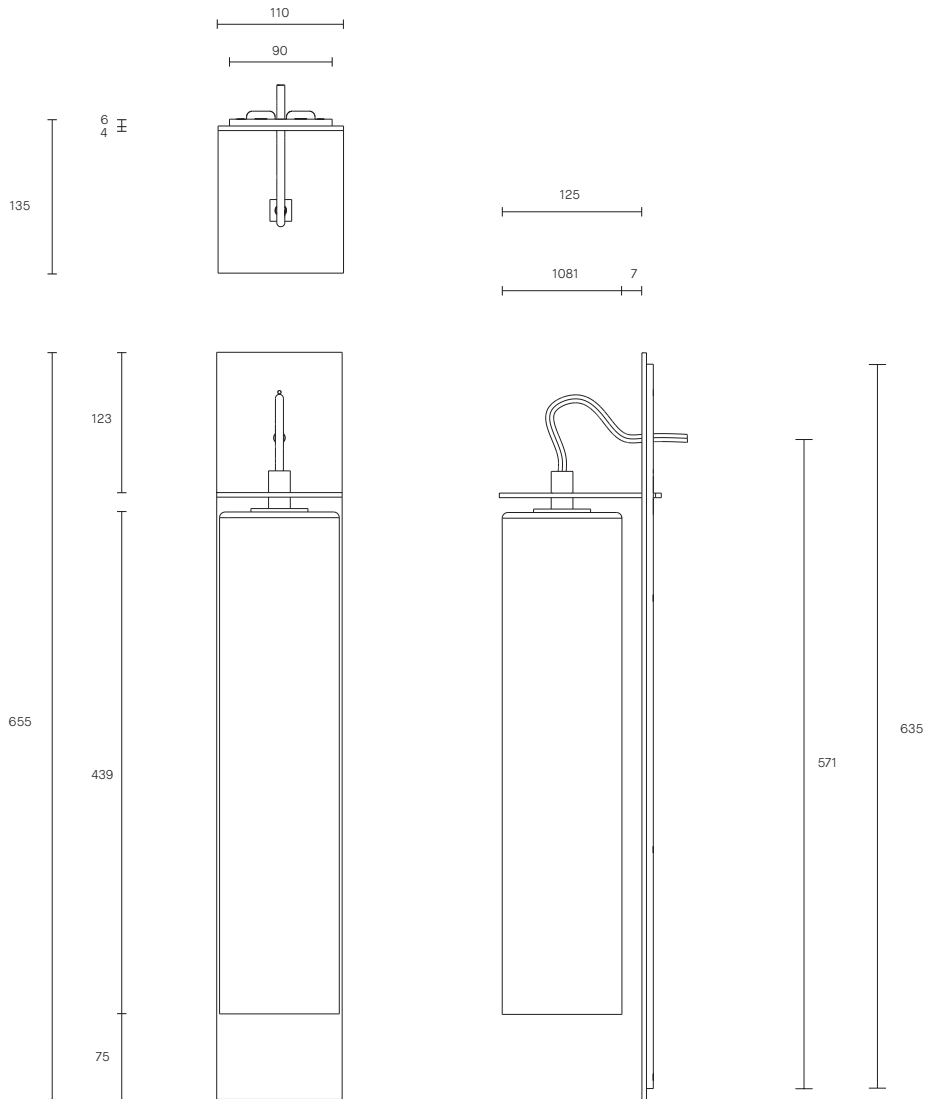

ECLIPSE COLLECTION

TALL WALL SCONCE

SPECIFICATION SHEET

AUSTRALIA / INTERNATIONAL

EC_TWS_S_AU_20V1

ABOUT ECLIPSE

Handsome and sophisticated, the Eclipse collection subtly explores the beauty of mouthblown glass. Through its understated form, the elongated shape of the Eclipse draws the eye to the textural contrast of the acid etch detailing on the mouthblown glass.

Thoughtful in form, the cylindrical glass shape of the Eclipse evokes a modern aesthetic that is further defined in the autumnal colour palette of shades such as smoke, grey and white.

The Eclipse shade is removable for easy cleaning.

LEAD TIME

6 - 8 weeks

LIGHT SOURCE

240V E14 Fancy Round 4W LED
2700K warm white
400 lumens
Dimmable
Globe included

WEIGHT

7kg

CERTIFICATION

CE/AU

WARRANTY

3 years

FITTING FINISHES

Brass
Mid Bronze
Articolo Black
Matte White
Brass Shelf
Satin Nickel Shelf (shown)

SHADE COMBINATIONS

Grey
Smoke
Drunken Emerald
Clear and White (shown)
2/3 Smoke Frost
2/3 Grey Frost

FLEX CORD COLOURS

Black
White (shown)
Natural Linen
Mid Grey
Black and White