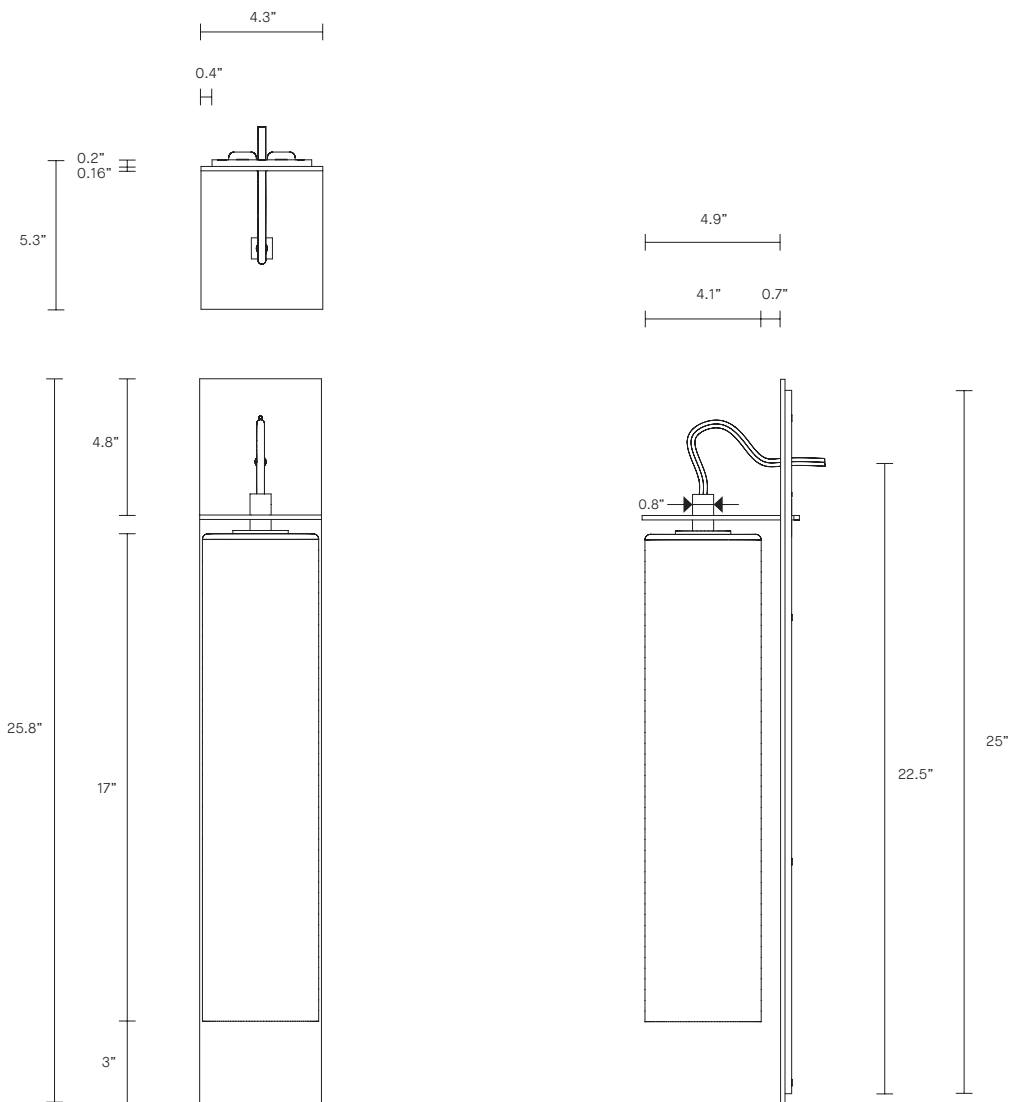

ECLIPSE COLLECTION

TALL WALL SCONCE

UL SPECIFICATION SHEET

NORTH AMERICA

EC_TWS_UL_20V2

ABOUT ECLIPSE

Handsome and sophisticated, the Eclipse collection subtly explores the beauty of mouthblown glass. Through its understated form, the elongated shape of the Eclipse draws the eye to the textural contrast of the acid etch detailing on the mouthblown glass.

Thoughtful in form, the cylindrical glass shape of the Eclipse evokes a modern aesthetic that is further defined in the autumnal colour palette of shades such as smoke, grey and white.

The Eclipse shade is removable for easy cleaning.

LEAD TIME

8 - 10 weeks

LIGHT SOURCE

120V E12 4W LED filament
2700K warm white
350 lumens
Dimmable
Globe included

WEIGHT

16.5 lb

CERTIFICATION

US/ETL/CA

WARRANTY

3 years

FITTING FINISHES

Brass
Mid Bronze
Articolo Black
Matte White
Brass Shelf
Satin Nickel Shelf (shown)

SHADE COMBINATIONS

Grey
Smoke
Drunken Emerald
Clear and White (shown)
2/3 Smoke Frost
2/3 Grey Frost

FLEX CORD COLOURS

Black
White (shown)
Ivory