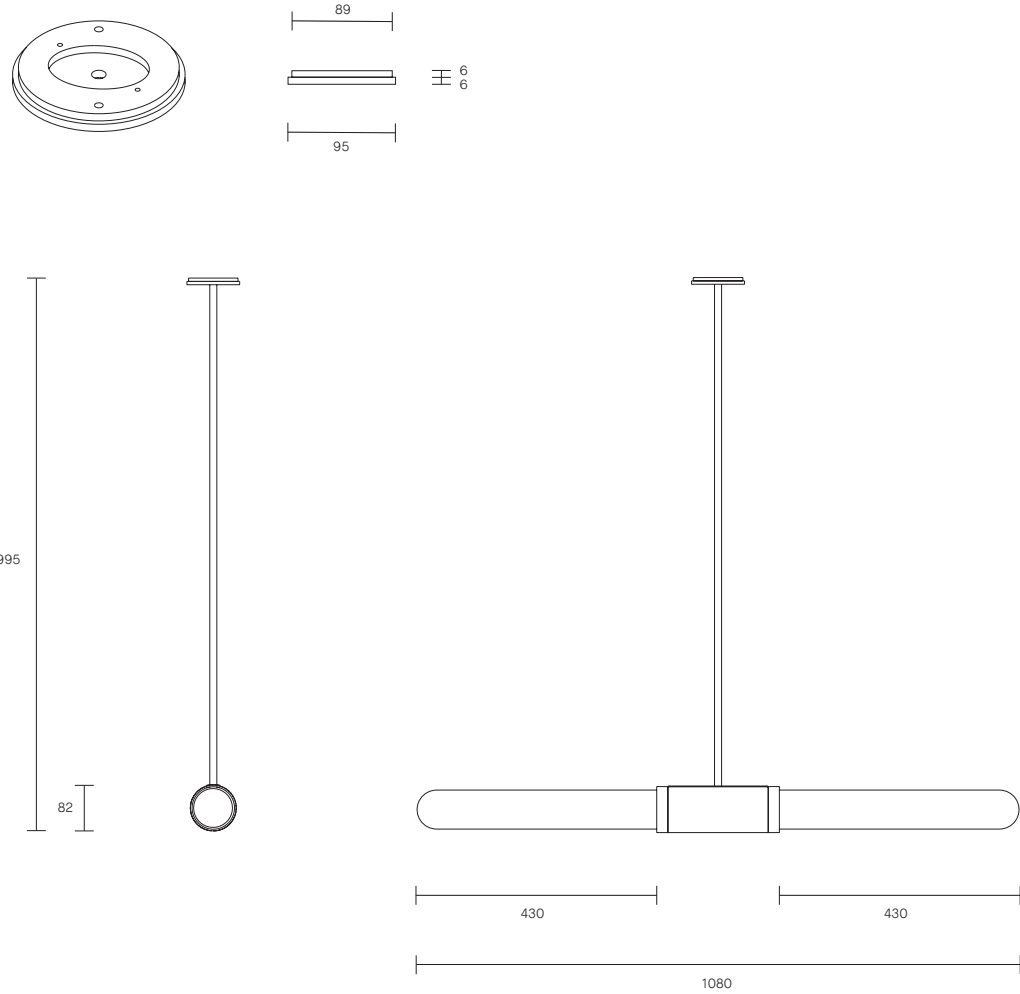

SCANDAL COLLECTION

SHORT PENDANT

SPECIFICATION SHEET

AUSTRALIA / INTERNATIONAL

SA_SP_S_AU_19V3

ABOUT SCANDAL

Scandal is a collection of Pendants and Wall Sconces that casts a slim and finely considered silhouette.

Notable for its barrel-like cuff and inlaid with exquisite Brass, Silver, Rose Gold Mesh or Latte or Navy Leather, Scandal's elongated proportions are capped end-to-end by rounded glass that conceals the light source, exemplifying the quiet brilliance of artisanal glass and metalwork.

LEAD TIME

6 - 8 weeks

LIGHT SOURCE

2 x 12V 7W LED MR16 GU5.3
2700K warm white
1000 total lumen output
Dimmable
Globes included

CUSTOMISATION

Variations to rod length can be specified at time of order placement

INSTALLATION

Supplied with external driver

WEIGHT

6kg

FITTING FINISHES

Brass
Mid Bronze
Satin Nickel (shown)

INLAY

Brass Mesh
Silver Mesh (shown)
Rose Gold Mesh
Latte Leather
Navy Leather