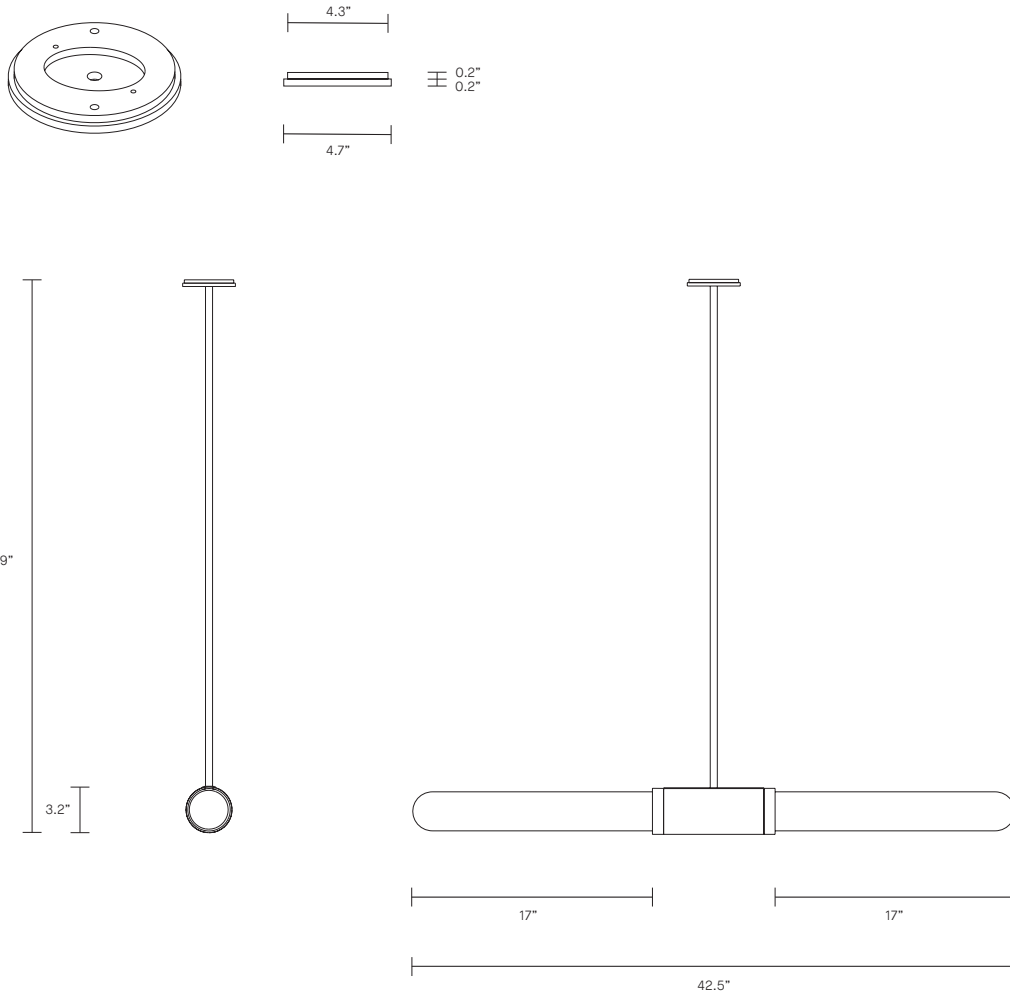

SCANDAL COLLECTION
SHORT PENDANT

UL SPECIFICATION SHEET
NORTH AMERICA

ARTICOLO

SCANDAL COLLECTION

SHORT PENDANT

UL SPECIFICATION SHEET

NORTH AMERICA

SA_SP_S_UL_19V1

ABOUT SCANDAL

Scandal is a collection of Pendants and Wall Sconces that casts a slim and finely considered silhouette.

Notable for its barrel-like cuff and inlaid with exquisite Brass, Silver, Rose Gold Mesh or Latte or Navy Leather, Scandal's elongated proportions are capped end-to-end by rounded glass that conceals the light source, exemplifying the quiet brilliance of artisanal glass and metalwork.

LEAD TIME

8 - 10 weeks

LIGHT SOURCE

2 x 12V 7W LED MR16 GU5.3
2700K warm white
1000 total lumen output
Dimmable (Luxtron/Diva/CL)
Globes included

CUSTOMISATION

Variations to rod length can be specified at time of order placement

INSTALLATION

Supplied with external driver (Hatch RS12-15M-LED 2.25x1.25x0.75)
Supplied with mounting plate to fit 4.0/3.5 Jbox

WEIGHT

13.3 lb

FITTING FINISHES

Brass
Mid Bronze
Satin Nickel (shown)

INLAY

Brass Mesh
Silver Mesh (shown)
Rose Gold Mesh
Latte Leather
Navy Leather