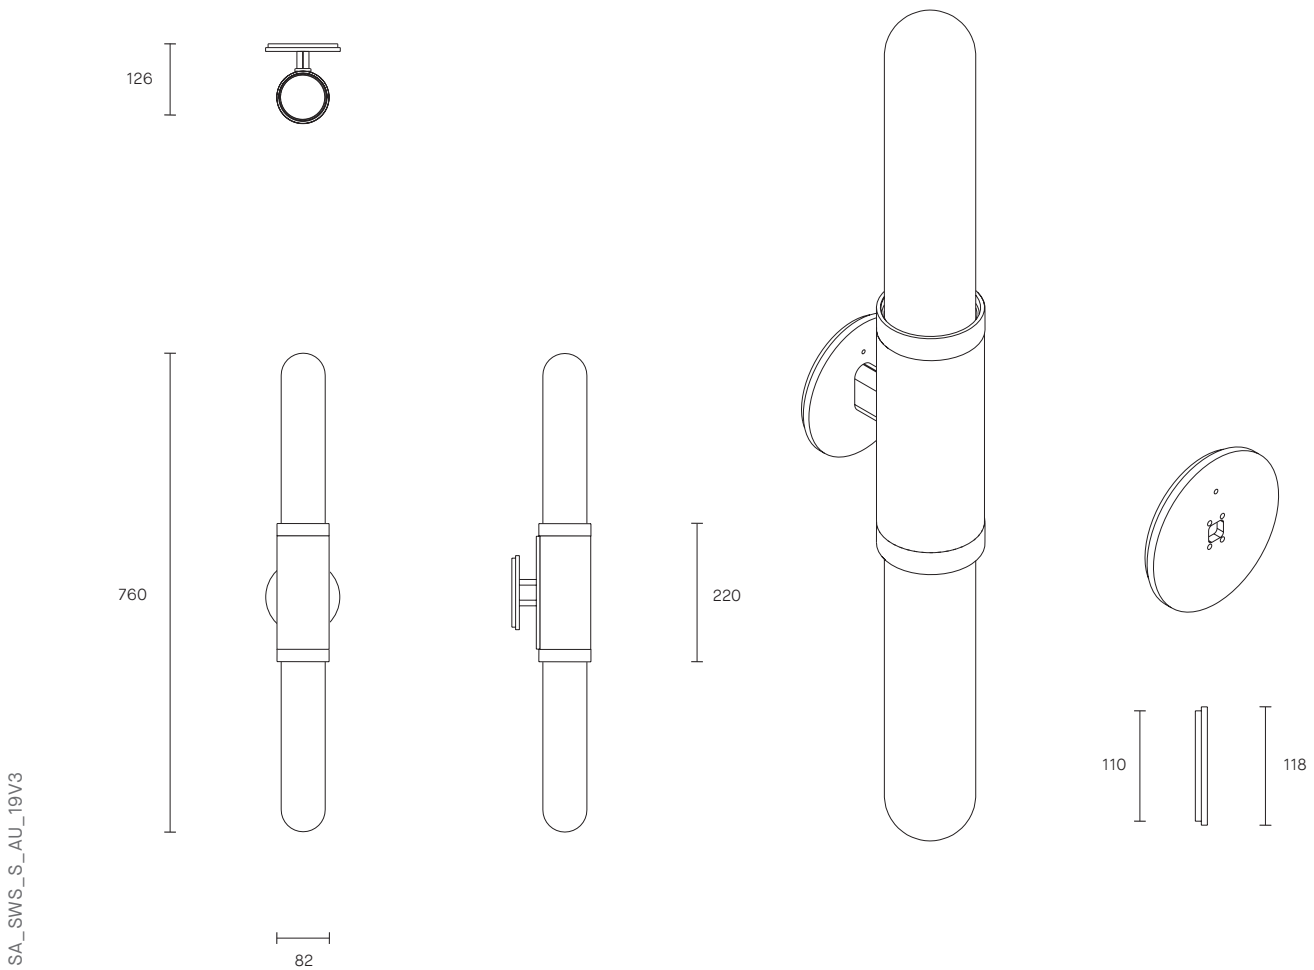

SCANDAL COLLECTION
SHORT WALL SCONCE

SPECIFICATION SHEET
AUSTRALIA / INTERNATIONAL

ARTICOLO

SCANDAL COLLECTION

SHORT WALL SCONCE

SPECIFICATION SHEET

AUSTRALIA / INTERNATIONAL

SA_SWS_S_AU_19V3

ABOUT SCANDAL

Scandal is a collection of Pendants and Wall Sconces that casts a slim and finely considered silhouette.

Notable for its barrel-like cuff and inlaid with exquisite Brass, Silver, Rose Gold Mesh or Latte or Navy Leather, Scandal's elongated proportions are capped end-to-end by rounded glass that conceals the light source, exemplifying the quiet brilliance of artisanal glass and metalwork.

LEAD TIME

6 - 8 weeks

LIGHT SOURCE

2 x 12V 7W LED MR16 GU5.3

2700K warm white

1000 total lumen output

Dimmable

Globes included