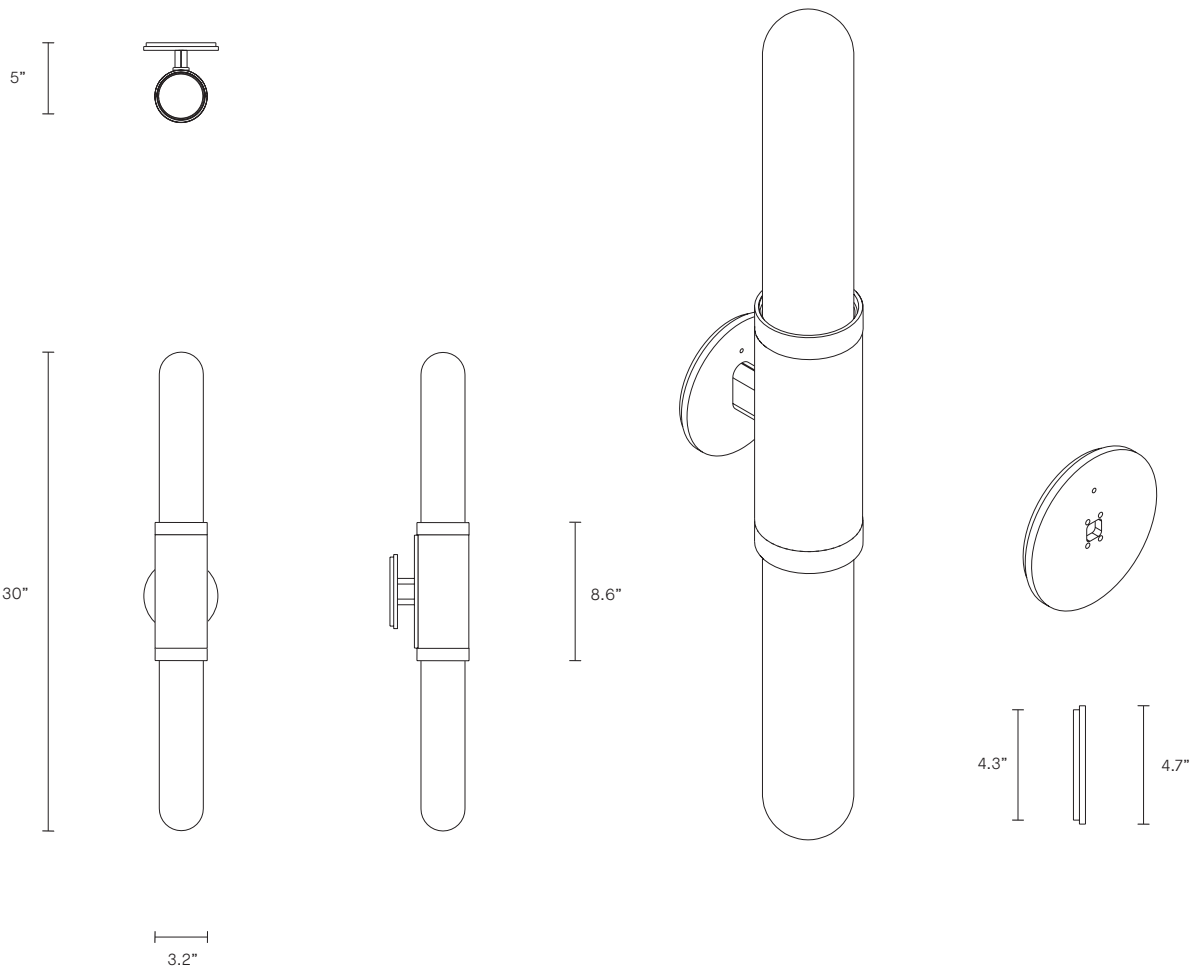

SCANDAL COLLECTION

SHORT WALL SCONCE

UL SPECIFICATION SHEET

NORTH AMERICA

SA_SWS_S_UL_19V1

ABOUT SCANDAL

Scandal is a collection of Pendants and Wall Sconces that casts a slim and finely considered silhouette.

Notable for its barrel-like cuff and inlaid with exquisite Brass, Silver, Rose Gold Mesh or Latte or Navy Leather, Scandal's elongated proportions are capped end-to-end by rounded glass that conceals the light source, exemplifying the quiet brilliance of artisanal glass and metalwork.

LEAD TIME

8 - 10 weeks

LIGHT SOURCE

2 x 12V 7W LED MR16 GU5.3
2700K warm white
1000 total lumen output
Dimmable (Luxtron/Diva/CL)
Globes included

INSTALLATION

Supplied with external driver (Hatch RS12-15M-LED 2.25x1.25x0.75)
Supplied with mounting plate to fit 4.0/3.5 Jbox

WEIGHT

10 lb

FITTING FINISHES

Brass
Mid Bronze
Satin Nickel (shown)

INLAY

Brass Mesh
Silver Mesh (shown)
Rose Gold Mesh
Latte Leather
Navy Leather

SHADE COLOURS

Snow
Clear Fluted (shown)

CERTIFICATION

US/ETL/CA

WARRANTY

3 years