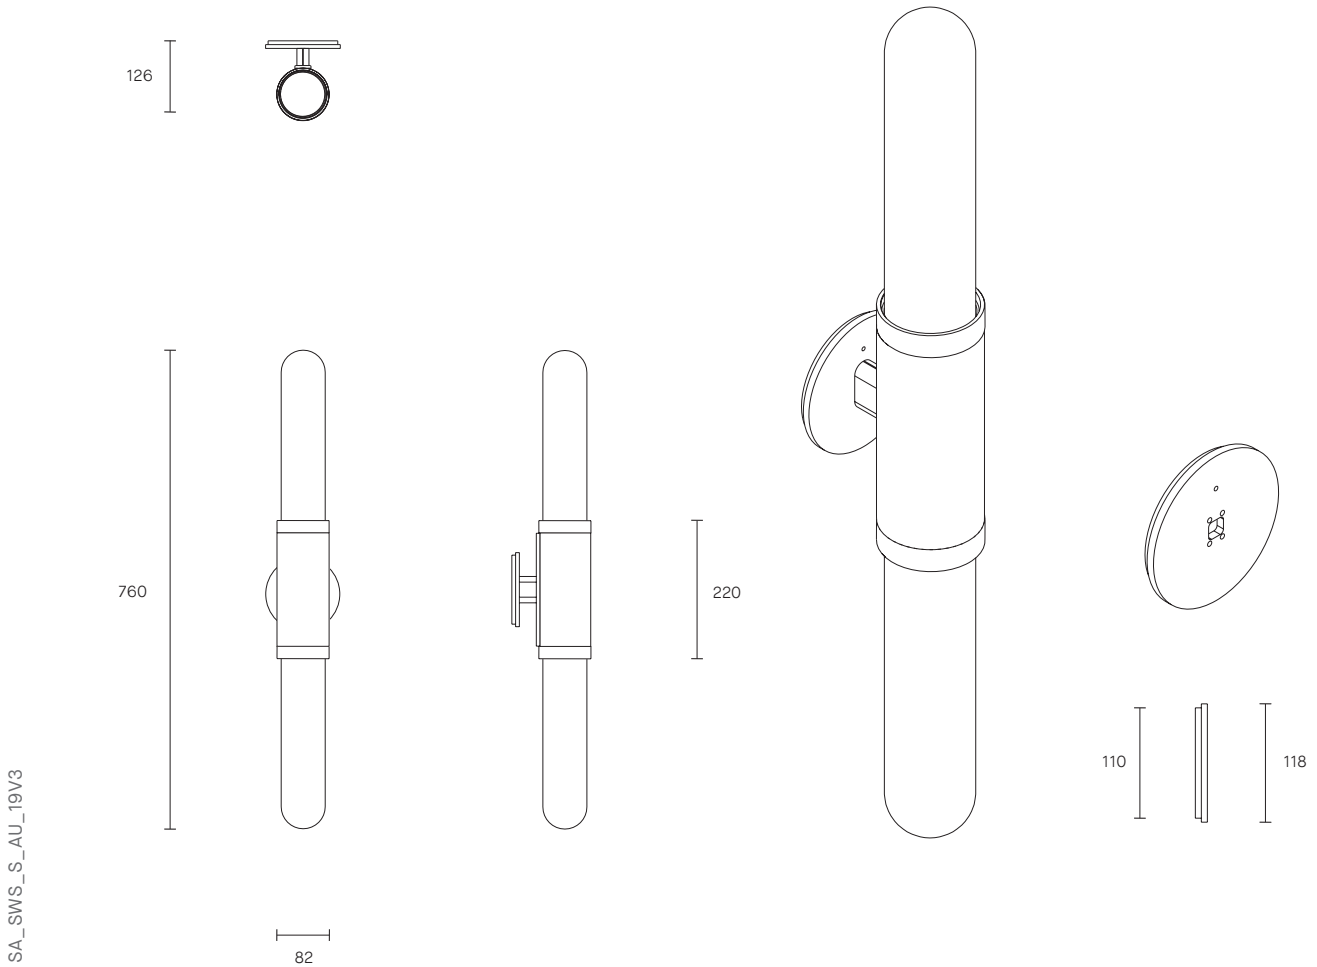

SCANDAL COLLECTION
SHORT WALL SCONCE

SPECIFICATION SHEET
AUSTRALIA / INTERNATIONAL

ARTICOLO

SCANDAL COLLECTION

SHORT WALL SCONCE

SPECIFICATION SHEET

AUSTRALIA / INTERNATIONAL

SA_SWS_S_AU_19V3

ABOUT SCANDAL

Scandal is a collection of Pendants and Wall Sconces that casts a slim and finely considered silhouette.

Notable for its barrel-like cuff and inlaid with exquisite Brass, Silver, Rose Gold Mesh or Latte or Navy Leather, Scandal's elongated proportions are capped end-to-end by rounded glass that conceals the light source, exemplifying the quiet brilliance of artisanal glass and metalwork.

LEAD TIME

6 - 8 weeks

LIGHT SOURCE

2 x 12V 7W LED MR16 GU5.3
2700K warm white
1000 total lumen output
Dimmable
Globes included

INSTALLATION

Supplied with external driver

WEIGHT

5kg