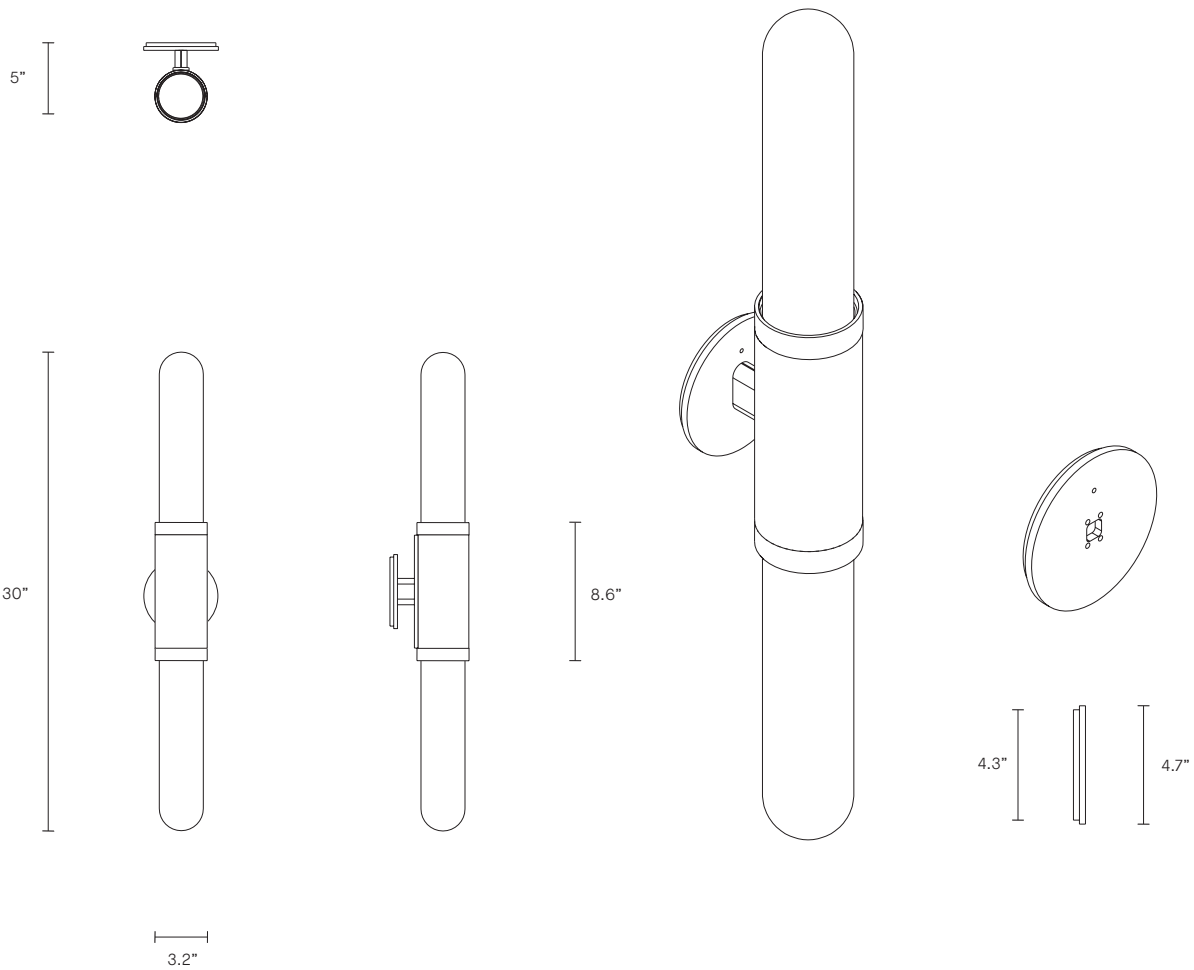

SCANDAL COLLECTION

SHORT WALL SCONCE

UL SPECIFICATION SHEET

NORTH AMERICA

SA_SWS_S_UL_19V1

ABOUT SCANDAL

Scandal is a collection of Pendants and Wall Sconces that casts a slim and finely considered silhouette.

Notable for its barrel-like cuff and inlaid with exquisite Brass, Silver, Rose Gold Mesh or Latte or Navy Leather, Scandal's elongated proportions are capped end-to-end by rounded glass that conceals the light source, exemplifying the quiet brilliance of artisanal glass and metalwork.

LEAD TIME

8 - 10 weeks

LIGHT SOURCE

2 x 12V 7W LED MR16 GU5.3

2700K warm white

1000 total lumen output

Dimmable (Luxtron/Diva/CL)

Globes included

INSTALLATION

Supplied with external

driver (Hatch RS12-15M-LED

2.25x1.25x0.75)

Supplied with mounting plate

to fit 4.0/3.5 Jbox

WEIGHT

10 lb

FITTING FINISHES

Brass

Mid Bronze

Satin Nickel (shown)

INLAY

Brass Mesh

Silver Mesh (shown)

Rose Gold Mesh

Latte Leather

Navy Leather

SHADE COLOURS

Snow (shown)

Clear Fluted

CERTIFICATION

US/ETL/CA

WARRANTY

3 years