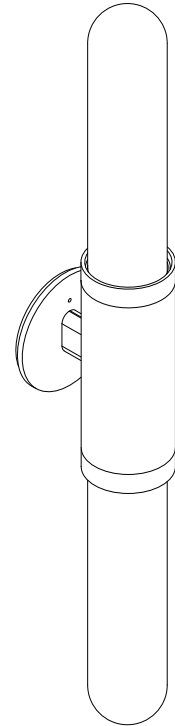

SCANDAL COLLECTION

SHORT WALL SCONCE

SPECIFICATION SHEET

AUSTRALIA / INTERNATIONAL

127

760

Ø120

220

70

SA_SWS_AU_21V1

ABOUT SCANDAL

The unification of luxurious crafts exists through the Scandal Collection. Scandal casts a slim and finely considered silhouette. Notable for its barrel-like cuff and inlay Scandal's elongated proportions are capped end-to-end by rounded mouthblown glass that conceals the light source, exemplifying the quiet brilliance of artisanal glass and metalwork.