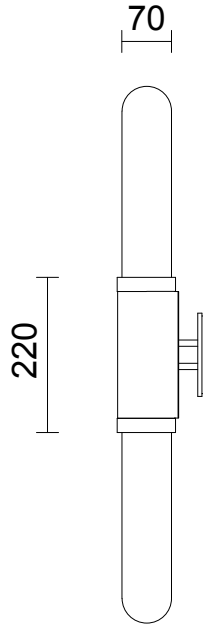

SCANDAL COLLECTION

SHORT WALL SCONCE

SPECIFICATION SHEET

AUSTRALIA / INTERNATIONAL

127

760

Ø120

220

70

SA_SWS_AU_21V1

ABOUT SCANDAL

The unification of luxurious crafts exists through the Scandal Collection. Scandal casts a slim and finely considered silhouette. Notable for its barrel-like cuff and inlay Scandal's elongated proportions are capped end-to-end by rounded mouthblown glass that conceals the light source, exemplifying the quiet brilliance of artisanal glass and metalwork.

LEAD TIME

6 - 8 weeks

LIGHT SOURCE

2 x 12V 7W LED MR16 GU5.3

2700K warm white

1000 total lumen output

Dimmable

Lamps included