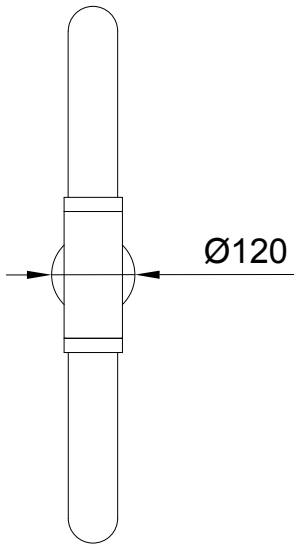

SCANDAL COLLECTION

SHORT WALL SCONCE

SPECIFICATION SHEET

AUSTRALIA / INTERNATIONAL

127

760

Ø120

220

70

SA_SWS_AU_21V1

ABOUT SCANDAL

The unification of luxurious crafts exists through the Scandal Collection. Scandal casts a slim and finely considered silhouette. Notable for its barrel-like cuff and inlay Scandal's elongated proportions are capped end-to-end by rounded mouthblown glass that conceals the light source, exemplifying the quiet brilliance of artisanal glass and metalwork.

LEAD TIME

6 - 8 weeks

LIGHT SOURCE

2 x 12V 7W LED MR16 GU5.3

2700K warm white

1000 total lumen output

Dimmable

Lamps included