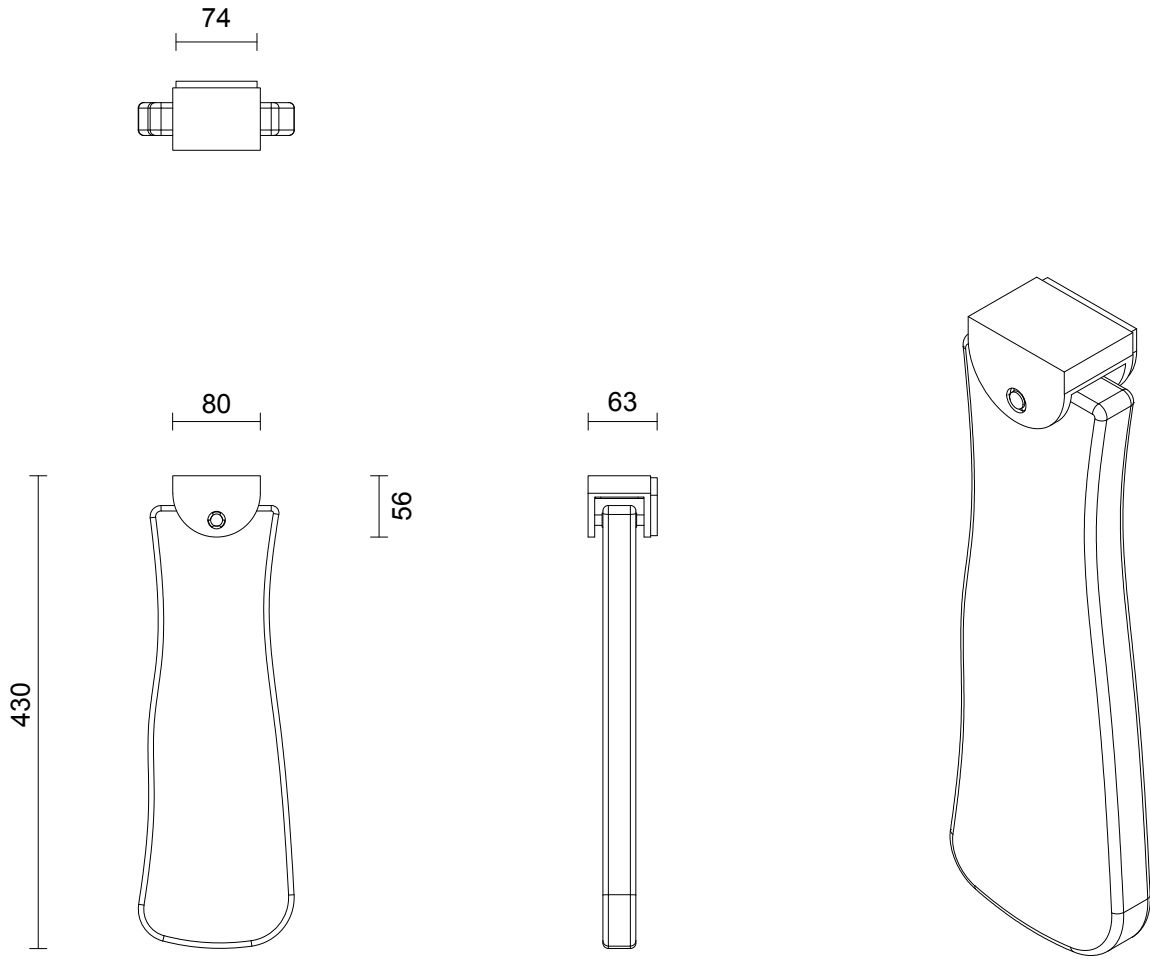

SLAB COLLECTION

WALL SCONCE

SPECIFICATION SHEET

AUSTRALIA / INTERNATIONAL

SL_WS_AU_21V1

ABOUT SLAB

The Slab Collection is breathtaking sculptural art forms of wall and ceiling jewellery. Jewel tones of colour suspended in solid glass sculptural form. Echanting artisanal jewellery'esque sophistication.

LEAD TIME

6 - 8 weeks

LIGHT SOURCE

24V 1.8W LED strip
3000k warm white
80 lumens

INSTALLATION

Supplied with external driver

WEIGHT

5kg

FITTING FINISH

Brass
Mid Bronze
Satin Nickel
Black Electroplate

SHADE COLOURS

Fizi
Grey
Drunken Emerald
Tea
Ocean

CERTIFICATION

CE/AU

WARRANTY

3 years