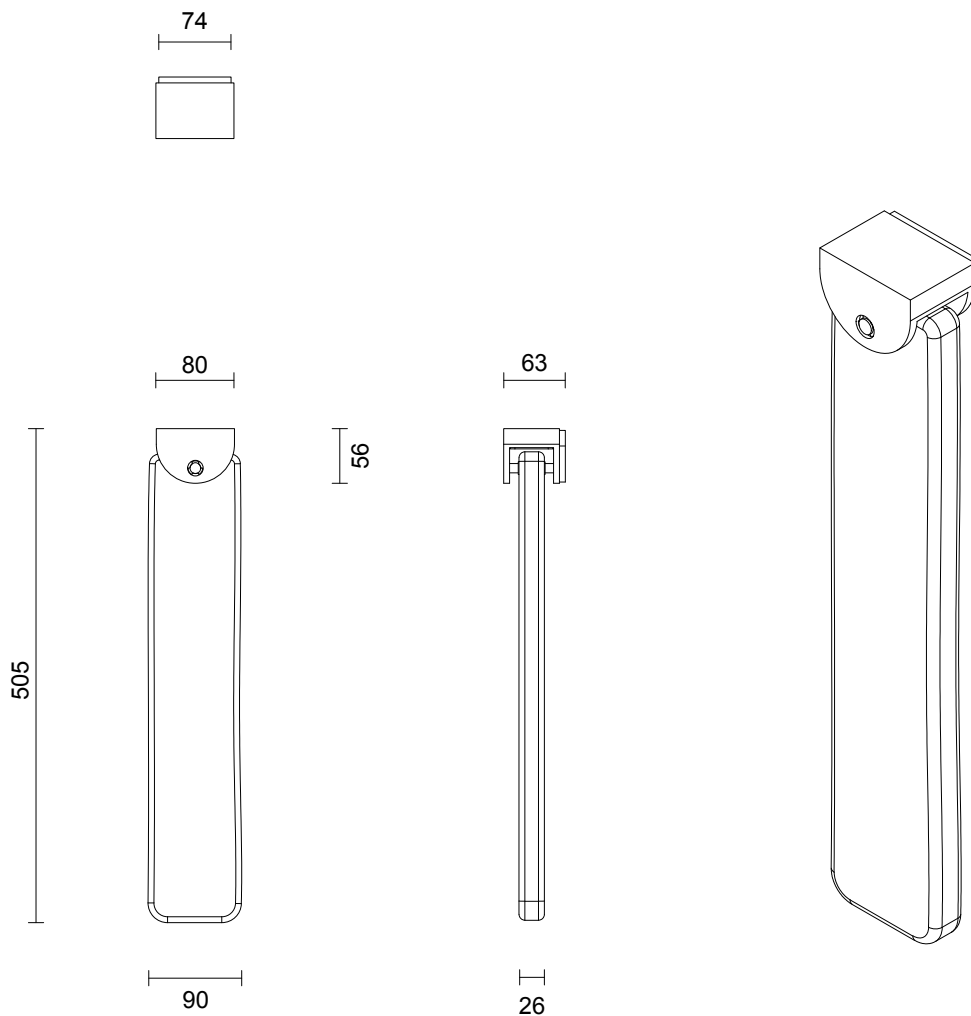

SLAB COLLECTION

WALL SCONCE

SPECIFICATION SHEET

AUSTRALIA / INTERNATIONAL

SL_WS_AU_21V2

ABOUT SLAB

The Slab Collection is breathtaking sculptural art forms of wall and ceiling jewellery. Jewel tones of colour suspended in solid glass sculptural form. Echanting artisanal jewellery'esque sophistication.

LEAD TIME

6 - 8 weeks

LIGHT SOURCE

24V 1.8W LED strip
3000k warm white
80 lumens

INSTALLATION

Supplied with external driver

WEIGHT

5kg

FITTING FINISH

Brass
Mid Bronze
Satin Nickel
Black Electroplate

SHADE COLOURS

Fizi
Grey
Drunken Emerald
Tea
Ocean

CERTIFICATION

CE/AU

WARRANTY

3 years