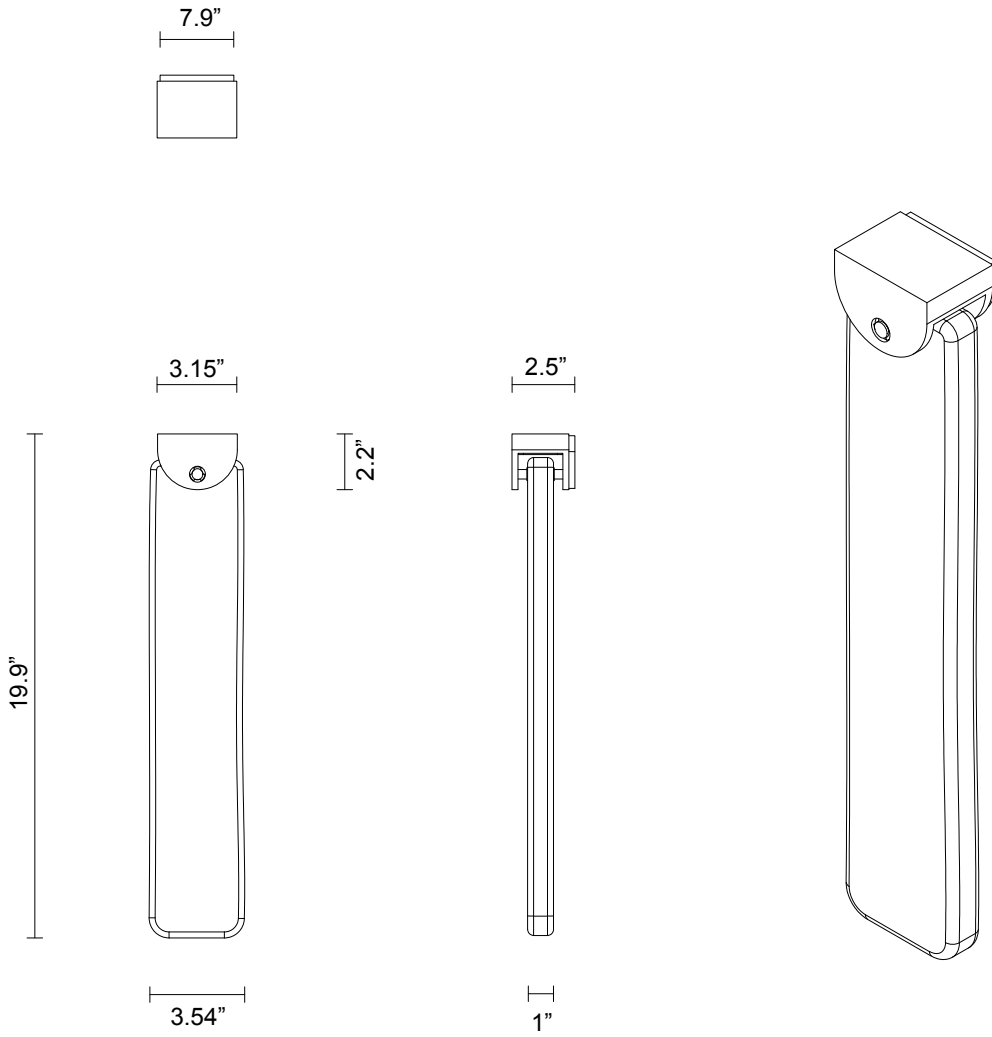

SLAB COLLECTION

WALL SCONCE

SPECIFICATION SHEET

NORTH AMERICA

SL_WS_UL_21V2

ABOUT SLAB

The Slab Collection is breathtaking sculptural art forms of wall and ceiling jewellery. Jewel tones of colour suspended in solid glass sculptural form. Echanting artisanal jewellery'esque sophistication.

LEAD TIME

8 - 10 weeks

LIGHT SOURCE

24V 1.8W LED strip
3000k warm white
80 lumens

INSTALLATION

Supplied with external driver

WEIGHT

11.5 lb

CERTIFICATION

US/ETL/CA

WARRANTY

3 years

FITTING FINISH

Brass
Mid Bronze
Satin Nickel
Black Electroplate

SHADE COLOURS

Fizi
Grey
Drunken Emerald
Tea
Ocean