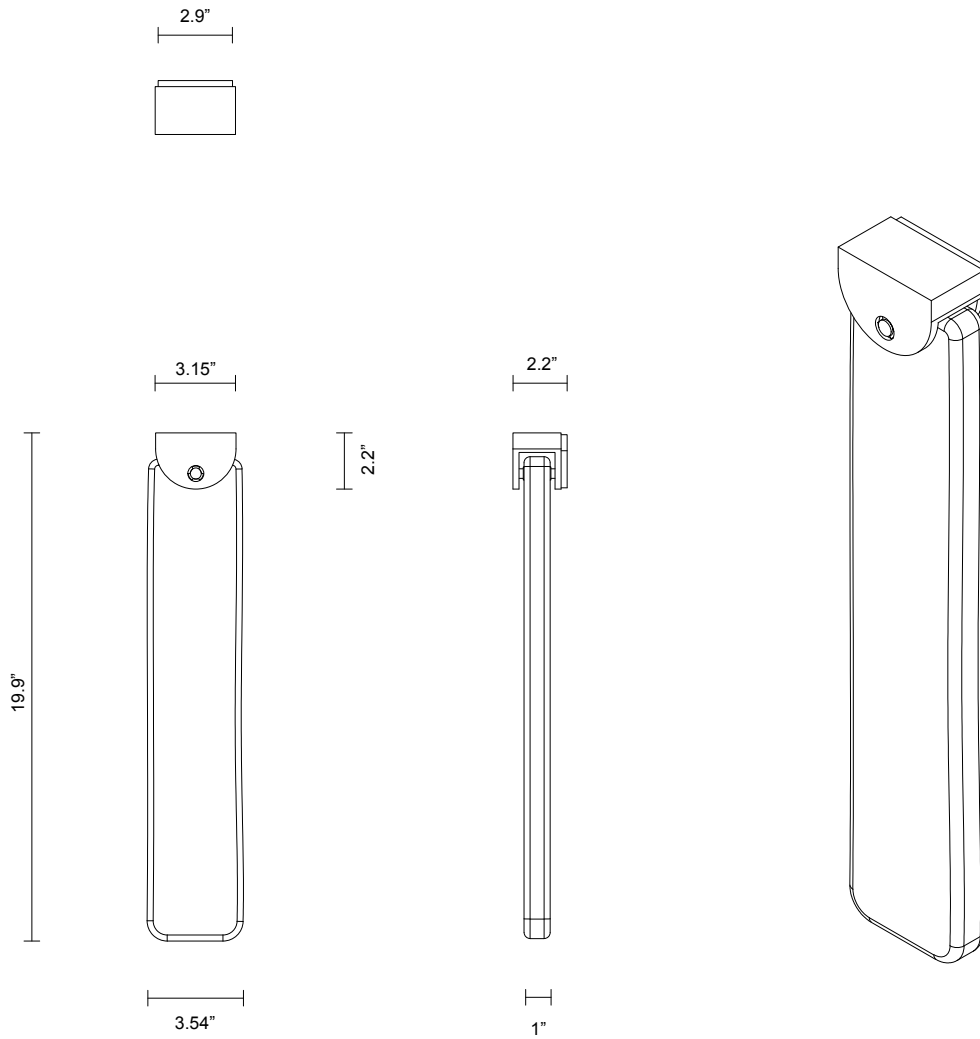

SLAB COLLECTION

WALL SCONCE

SPECIFICATION SHEET

NORTH AMERICA

SL_WS_UL_21V6

ABOUT SLAB

The Slab Collection is breathtaking sculptural art forms of wall and ceiling jewellery. Jewel tones of colour suspended in solid glass sculptural form. Echanting artisanal jewellery'esque sophistication.

LEAD TIME

8 - 10 weeks

LIGHT SOURCE

4.25W CC LED Board 0.5A
2700k warm white
400 lumens
Dimmable

INSTALLATION

Supplied with external driver

WEIGHT

11.5 lb

CERTIFICATION

US/ETL/CA

WARRANTY

3 years

FITTING FINISH

Brass
Mid Bronze
Satin Nickel
Black Electroplate

SHADE COLOURS

Fizi
Grey
Drunken Emerald
Tea
Abyss