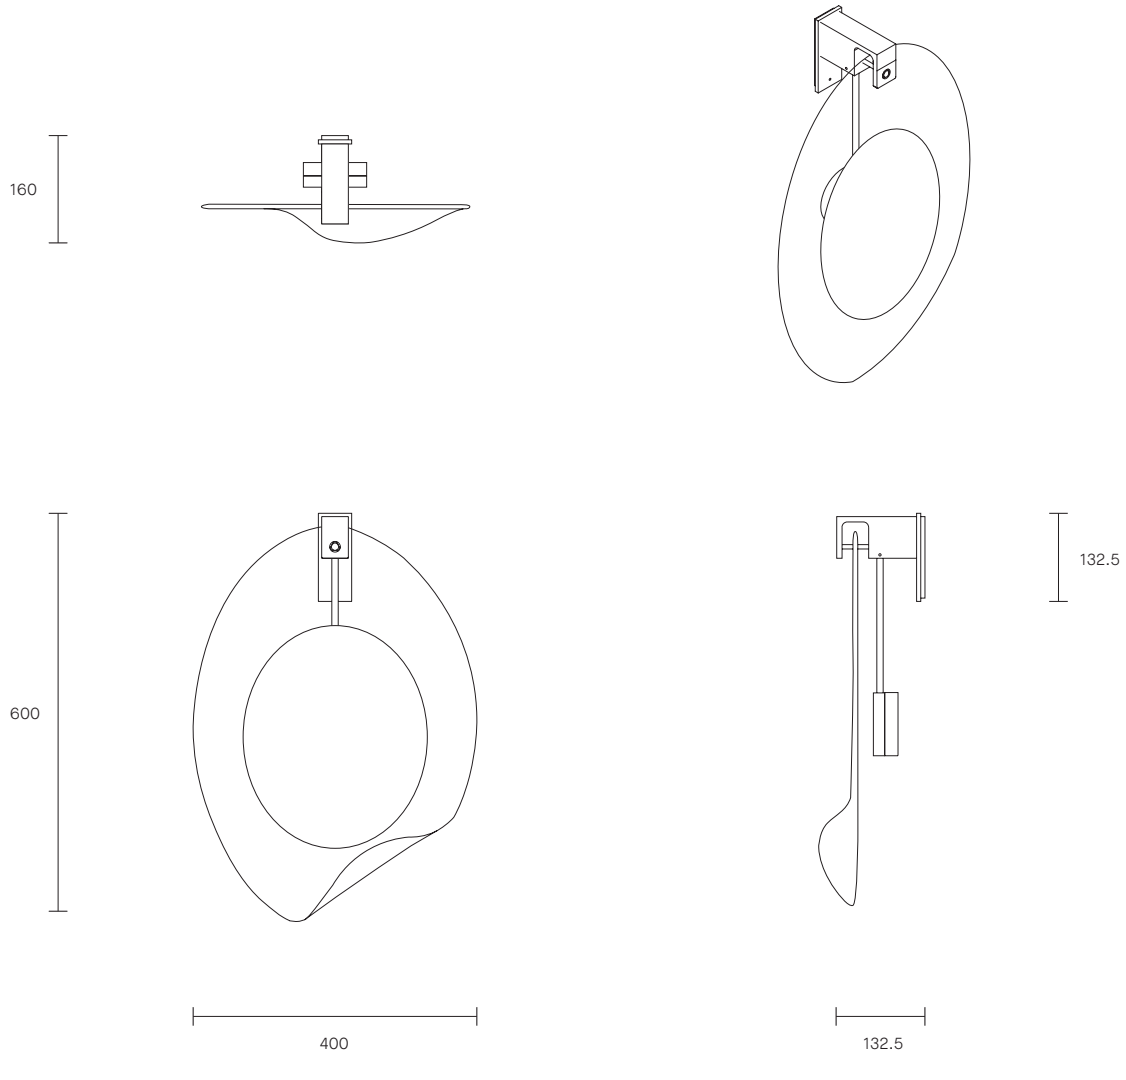

OVOLO COLLECTION

WALL SCONCE

SPECIFICATION SHEET

AUSTRALIA / INTERNATIONAL

OV_WS_AU_20V1

ABOUT OVOLO

Ovolo is a sculptural form that typifies the artistry of Articolo's design philosophy. Its organic shape conceals a custom light source; a handcrafted disc encased in brass that floats with weightlessness behind a striking glass form, mouth-blown in Murano, Italy. Articolo's signature brass suspension is superbly crafted with a bespoke lock and key detail; a refined finish appropriate for both residential and commercial interiors.

LEAD TIME

6 - 8 weeks

LIGHT SOURCE

13W 1A LED board
2700K warm white
1000 lumens
Dimmable (upon request)

INSTALLATION

Supplied with external driver

WEIGHT

10 kg

FITTING FINISHES

Brass (shown)
Mid Bronze
Satin Nickel

SHADE COLOURS

Clear and White (shown)

CERTIFICATION

CE/AU

WARRANTY

3 years