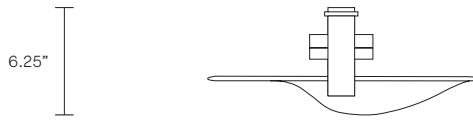

OVOLO COLLECTION

WALL SCONCE

UL SPECIFICATION SHEET

NORTH AMERICA

OV_WS_UL_20V1

ABOUT OVOLO

Ovolo is a sculptural form that typifies the artistry of Articolo's design philosophy. Its organic shape conceals a custom light source; a handcrafted disc encased in brass that floats with weightlessness behind a striking glass form, mouth-blown in Murano, Italy. Articolo's signature brass suspension is superbly crafted with a bespoke lock and key detail; a refined finish appropriate for both residential and commercial interiors.

LEAD TIME

8 - 10 weeks

LIGHT SOURCE

13W 1A LED board
2700K warm white
1000 lumens
Dimmable (upon request)

INSTALLATION

Supplied with external driver and mounting plate to fit 4.0/3.5 Jbox
Escutcheons may be ordered to conceal Jbox openings where needed

WEIGHT

22 lb

FITTING FINISHES

Brass (shown)
Mid Bronze
Satin Nickel

SHADE COLOURS

Clear and White (shown)

CERTIFICATION

US/ETL/CA

WARRANTY

3 years