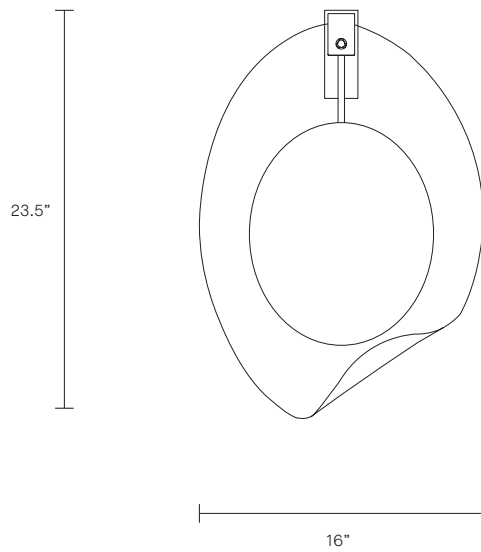

OVOLO COLLECTION

WALL SCONCE

UL SPECIFICATION SHEET

NORTH AMERICA

OV_WS_UL_20V1

ABOUT OVOLO

Ovolo is a sculptural form that typifies the artistry of Articolo's design philosophy. Its organic shape conceals a custom light source; a handcrafted disc encased in brass that floats with weightlessness behind a striking glass form, mouth-blown in Murano, Italy. Articolo's signature brass suspension is superbly crafted with a bespoke lock and key detail; a refined finish appropriate for both residential and commercial interiors.

LEAD TIME

8 - 10 weeks

LIGHT SOURCE

13W 1A LED board
2700K warm white
1000 lumens
Dimmable (upon request)

INSTALLATION

Supplied with external driver and mounting plate to fit 4.0/3.5 Jbox
Escutcheons may be ordered to conceal Jbox openings where needed

WEIGHT

22 lb

FITTING FINISHES

Brass (shown)
Mid Bronze
Satin Nickel

SHADE COLOURS

Clear and White (shown)

CERTIFICATION

US/ETL/CA

WARRANTY

3 years