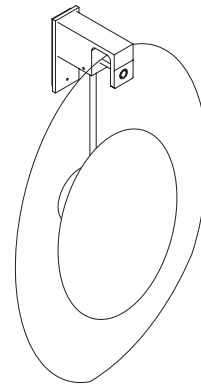

OVOLO COLLECTION

WALL SCONCE

UL SPECIFICATION SHEET

NORTH AMERICA

OV_WS_UL_20V1

ABOUT OVOLO

Ovolo is a sculptural form that typifies the artistry of Articolo's design philosophy. Its organic shape conceals a custom light source; a handcrafted disc encased in brass that floats with weightlessness behind a striking glass form, mouth-blown in Murano, Italy. Articolo's signature brass suspension is superbly crafted with a bespoke lock and key detail; a refined finish appropriate for both residential and commercial interiors.

LEAD TIME

8 - 10 weeks

LIGHT SOURCE

13W 1A LED board
2700K warm white
1000 lumens
Dimmable (upon request)

INSTALLATION

Supplied with external driver and mounting plate to fit 4.0/3.5 Jbox
Escutcheons may be ordered to conceal Jbox openings where needed

WEIGHT

22 lb

FITTING FINISHES

Brass (shown)
Mid Bronze
Satin Nickel

SHADE COLOURS

Clear and White (shown)

CERTIFICATION

US/ETL/CA

WARRANTY

3 years