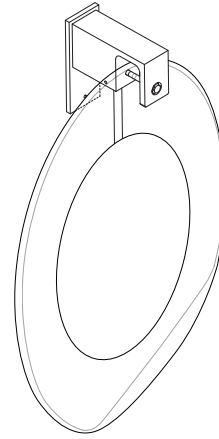

OVOLO COLLECTION

WALL SCONCE

SPECIFICATION SHEET

AUSTRALIA / INTERNATIONAL

132.5

50

600

132.5

OV_WS_AU_21V1

ABOUT OVOLO

Ovolo is a sculptural form that typifies the artistry of Articolo's design philosophy. Its organic shape conceals a custom light source; a handcrafted disc encased in brass that floats with weightlessness behind a striking glass form, mouth-blown in Murano, Italy. Articolo's signature brass suspension is superbly crafted with a bespoke lock and key detail.