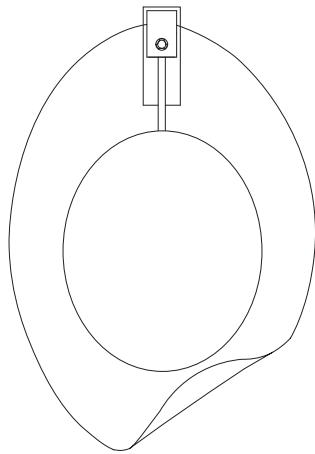

OVOLO COLLECTION

WALL SCONCE

SPECIFICATION SHEET

AUSTRALIA / INTERNATIONAL

132.5

50

600

132.5

OV_WS_AU_21V1

ABOUT OVOLO

Ovolo is a sculptural form that typifies the artistry of Articolo's design philosophy. Its organic shape conceals a custom light source; a handcrafted disc encased in brass that floats with weightlessness behind a striking glass form, mouth-blown in Murano, Italy. Articolo's signature brass suspension is superbly crafted with a bespoke lock and key detail.

LEAD TIME

6 - 8 weeks

LIGHT SOURCE

13W 1A LED board
2700K warm white
1000 lumens
Dimmable (upon request)

INSTALLATION

Supplied with external driver

WEIGHT

10kg