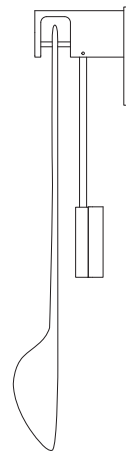

OVOLO COLLECTION

WALL SCONCE

SPECIFICATION SHEET

AUSTRALIA / INTERNATIONAL

132.5

50

600

132.5

OV_WS_AU_21V1

ABOUT OVOLO

Ovolo is a sculptural form that typifies the artistry of Articolo's design philosophy. Its organic shape conceals a custom light source; a handcrafted disc encased in brass that floats with weightlessness behind a striking glass form, mouth-blown in Murano, Italy. Articolo's signature brass suspension is superbly crafted with a bespoke lock and key detail.

FITTING FINISHES

Brass
Mid Bronze
Satin Nickel
Black Electroplate

SHADE COLOURS

Clear and White

CERTIFICATION

CE/AU

WARRANTY

3 years