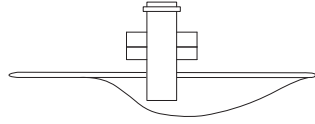

OVOLO COLLECTION

WALL SCONCE

SPECIFICATION SHEET

AUSTRALIA / INTERNATIONAL

132.5

50

600

132.5

OV_WS_AU_21V1

ABOUT OVOLO

Ovolo is a sculptural form that typifies the artistry of Articolo's design philosophy. Its organic shape conceals a custom light source; a handcrafted disc encased in brass that floats with weightlessness behind a striking glass form, mouth-blown in Murano, Italy. Articolo's signature brass suspension is superbly crafted with a bespoke lock and key detail.