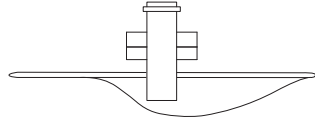

OVOLO COLLECTION

WALL SCONCE

SPECIFICATION SHEET

AUSTRALIA / INTERNATIONAL

132.5