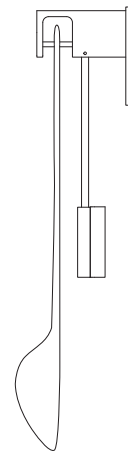

## SPECIFICATION SHEET

AUSTRALIA / INTERNATIONAL

132.5

50

600

132.5

OV\_WS\_AU\_21V2

### ABOUT OVOLO

Ovolo is a sculptural form that typifies the artistry of Articolo's design philosophy. Its organic shape conceals a custom light source; a handcrafted disc encased in brass that floats with weightlessness behind a striking glass form, mouth-blown in Murano, Italy. Articolo's signature brass suspension is superbly crafted with a bespoke lock and key detail.