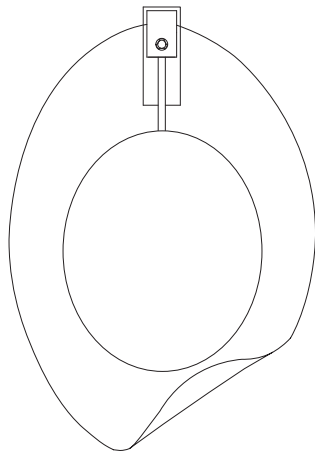

OVOLO COLLECTION

WALL SCONCE

SPECIFICATION SHEET

AUSTRALIA / INTERNATIONAL

132.5

50

600

132.5

OV_WS_AU_21V2

ABOUT OVOLO

Ovolo is a sculptural form that typifies the artistry of Articolo's design philosophy. Its organic shape conceals a custom light source; a handcrafted disc encased in brass that floats with weightlessness behind a striking glass form, mouth-blown in Murano, Italy. Articolo's signature brass suspension is superbly crafted with a bespoke lock and key detail.

LEAD TIME

6 - 8 weeks

LIGHT SOURCE

13W 1A LED board
2700K warm white
1000 lumens
Dimmable (upon request)

INSTALLATION

Supplied with external driver

WEIGHT

10kg

FITTING FINISHES

Brass
Mid Bronze
Satin Nickel
Black Electroplate

SHADE COLOURS

White
Black

CERTIFICATION

CE/AU

WARRANTY

3 years