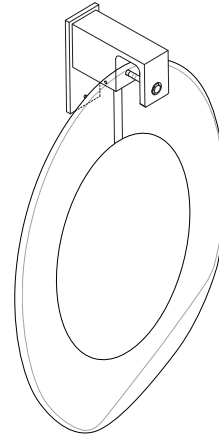

OVOLO COLLECTION

WALL SCONCE

SPECIFICATION SHEET

AUSTRALIA / INTERNATIONAL

132.5