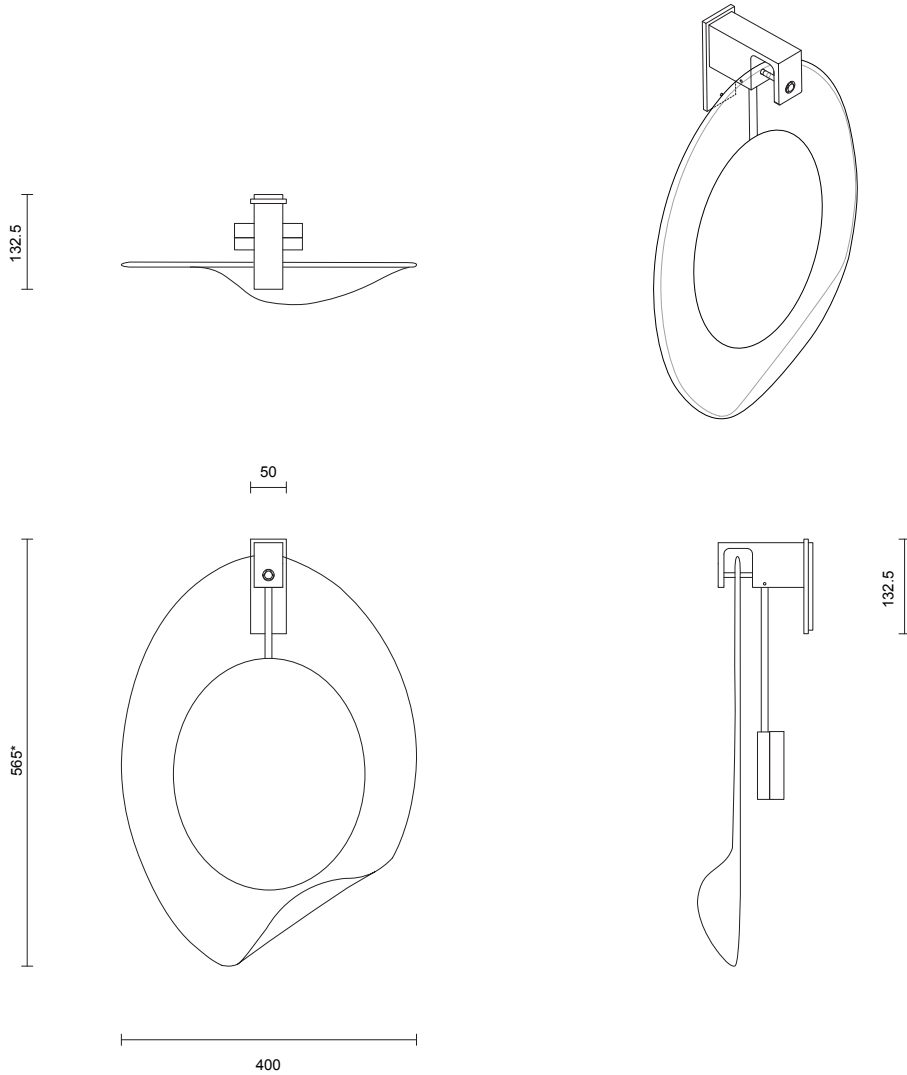

OVOLO COLLECTION

WALL SCONCE

SPECIFICATION SHEET

AUSTRALIA / INTERNATIONAL

OV_WS_AU_21V4

ABOUT OVOLO

Ovolo is a sculptural form that typifies the artistry of Articolo's design philosophy. Its organic shape conceals a custom light source; a handcrafted disc encased in brass that floats with weightlessness behind a striking glass form, mouth-blown in Murano, Italy. Articolo's signature brass suspension is superbly crafted with a bespoke lock and key detail.

* PLEASE NOTE

Shade dimensions inclusive of overall height may vary marginally due to the nature of mouth blown glass.

LEAD TIME

6 - 8 weeks

LIGHT SOURCE

13W 1A LED board
2700K warm white
1000 lumens
Dimmable (upon request)

INSTALLATION

Supplied with external driver

WEIGHT

9kg

FITTING FINISHES

Brass
Mid Bronze
Satin Nickel
Black Electroplate

SHADE COLOURS

White
Black